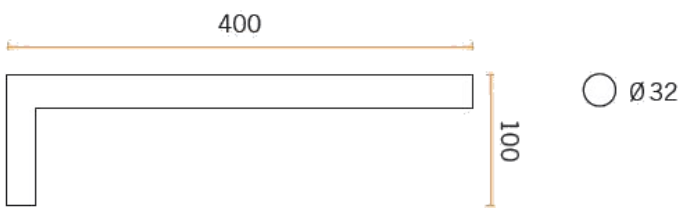

# Thermorail Towel Rails 12V

Electric Heated Towel Rails for use in bathrooms

Stock Code	Finish	Size (mm)	Output (W)	No. of Bars
SER4	Polished Stainless Steel	W400 x H32 x D100	12 Watts	1