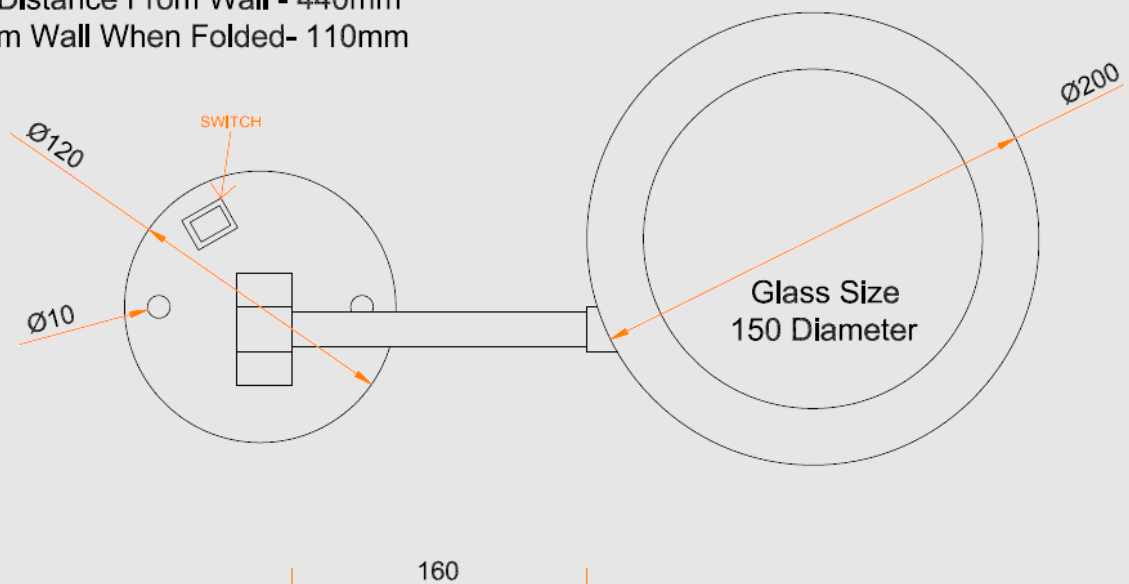

440

Maximum Distance From Wall - 440mm  
 Length From Wall When Folded- 110mm

## Specifications

- ✓ 7x Magnification
- ✓ Chrome plated Brass
- ✓ 200mm Diameter mirror
- ✓ Arm extends to 426mm
- ✓ Concealed Wiring
- ✓ 3 Watt White LED light
- ✓ IP44 Protection Rating
- ✓ 1 Year Warranty