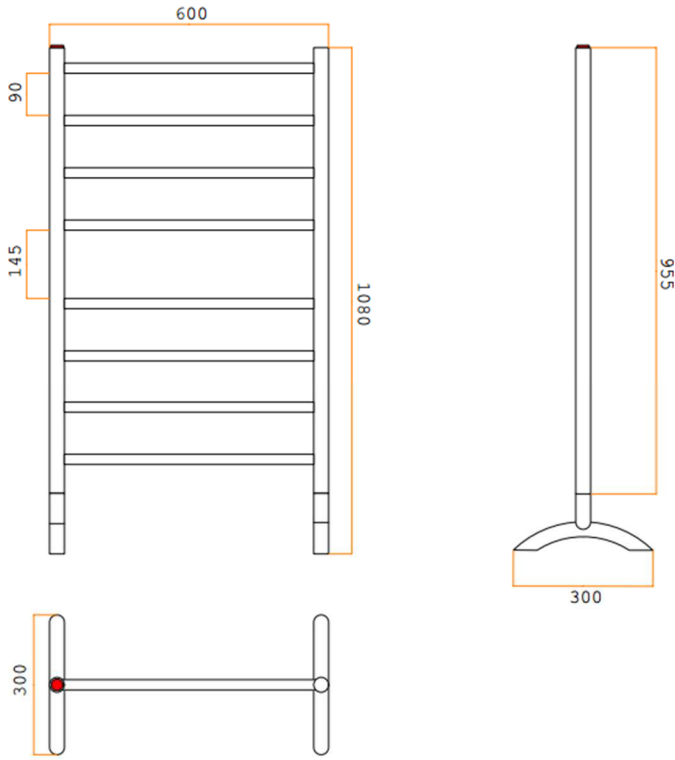

Thermorail Freestanding Towel Rails

Electric Heated Towel Rails

Stock Code	Finish	Size	Output	No. of Bars
FS66E	Stainless Steel	W600 x H1080 x D300	100 Watts	8