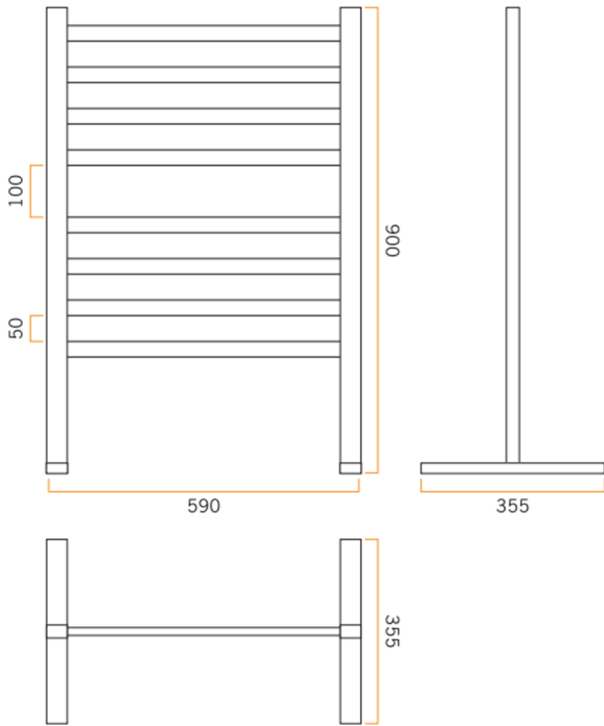

Thermorail Freestanding Towel Rails

Electric Heated Towel Rails

| Stock Code | Finish | Size | Output | No. of Bars |
|------------|-----------------|--------------------|-----------|-------------|
| FS55E | Stainless Steel | W590 x H900 x D355 | 119 Watts | 8 |