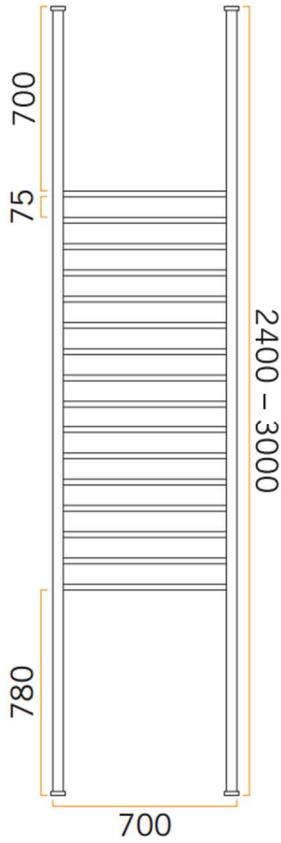

Thermorail Floor-to-Ceiling Towel Rails

Electric Heated Towel Rails for use in Bathrooms

Stock Code	Finish	Size	Output	No. of Bars
FC70R	Stainless Steel	W700 x H2400-3000 x D50	230 Watts	16