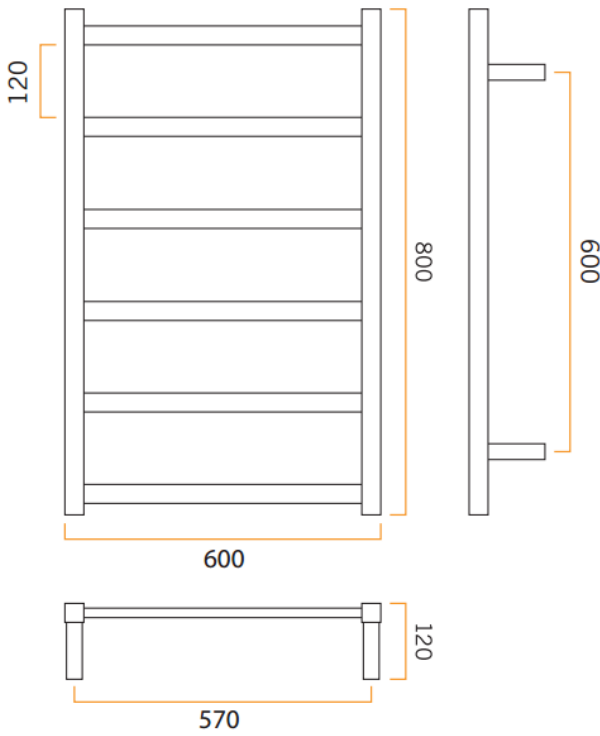

Thermorail Ladder Towel Rails 240V

Electric Heated Towel Rails for use in bathrooms

Stock Code	Finish	Size	Output	No. of Bars
BS48MB	Matt Black	W600 x H800 x D120	100 Watts	6