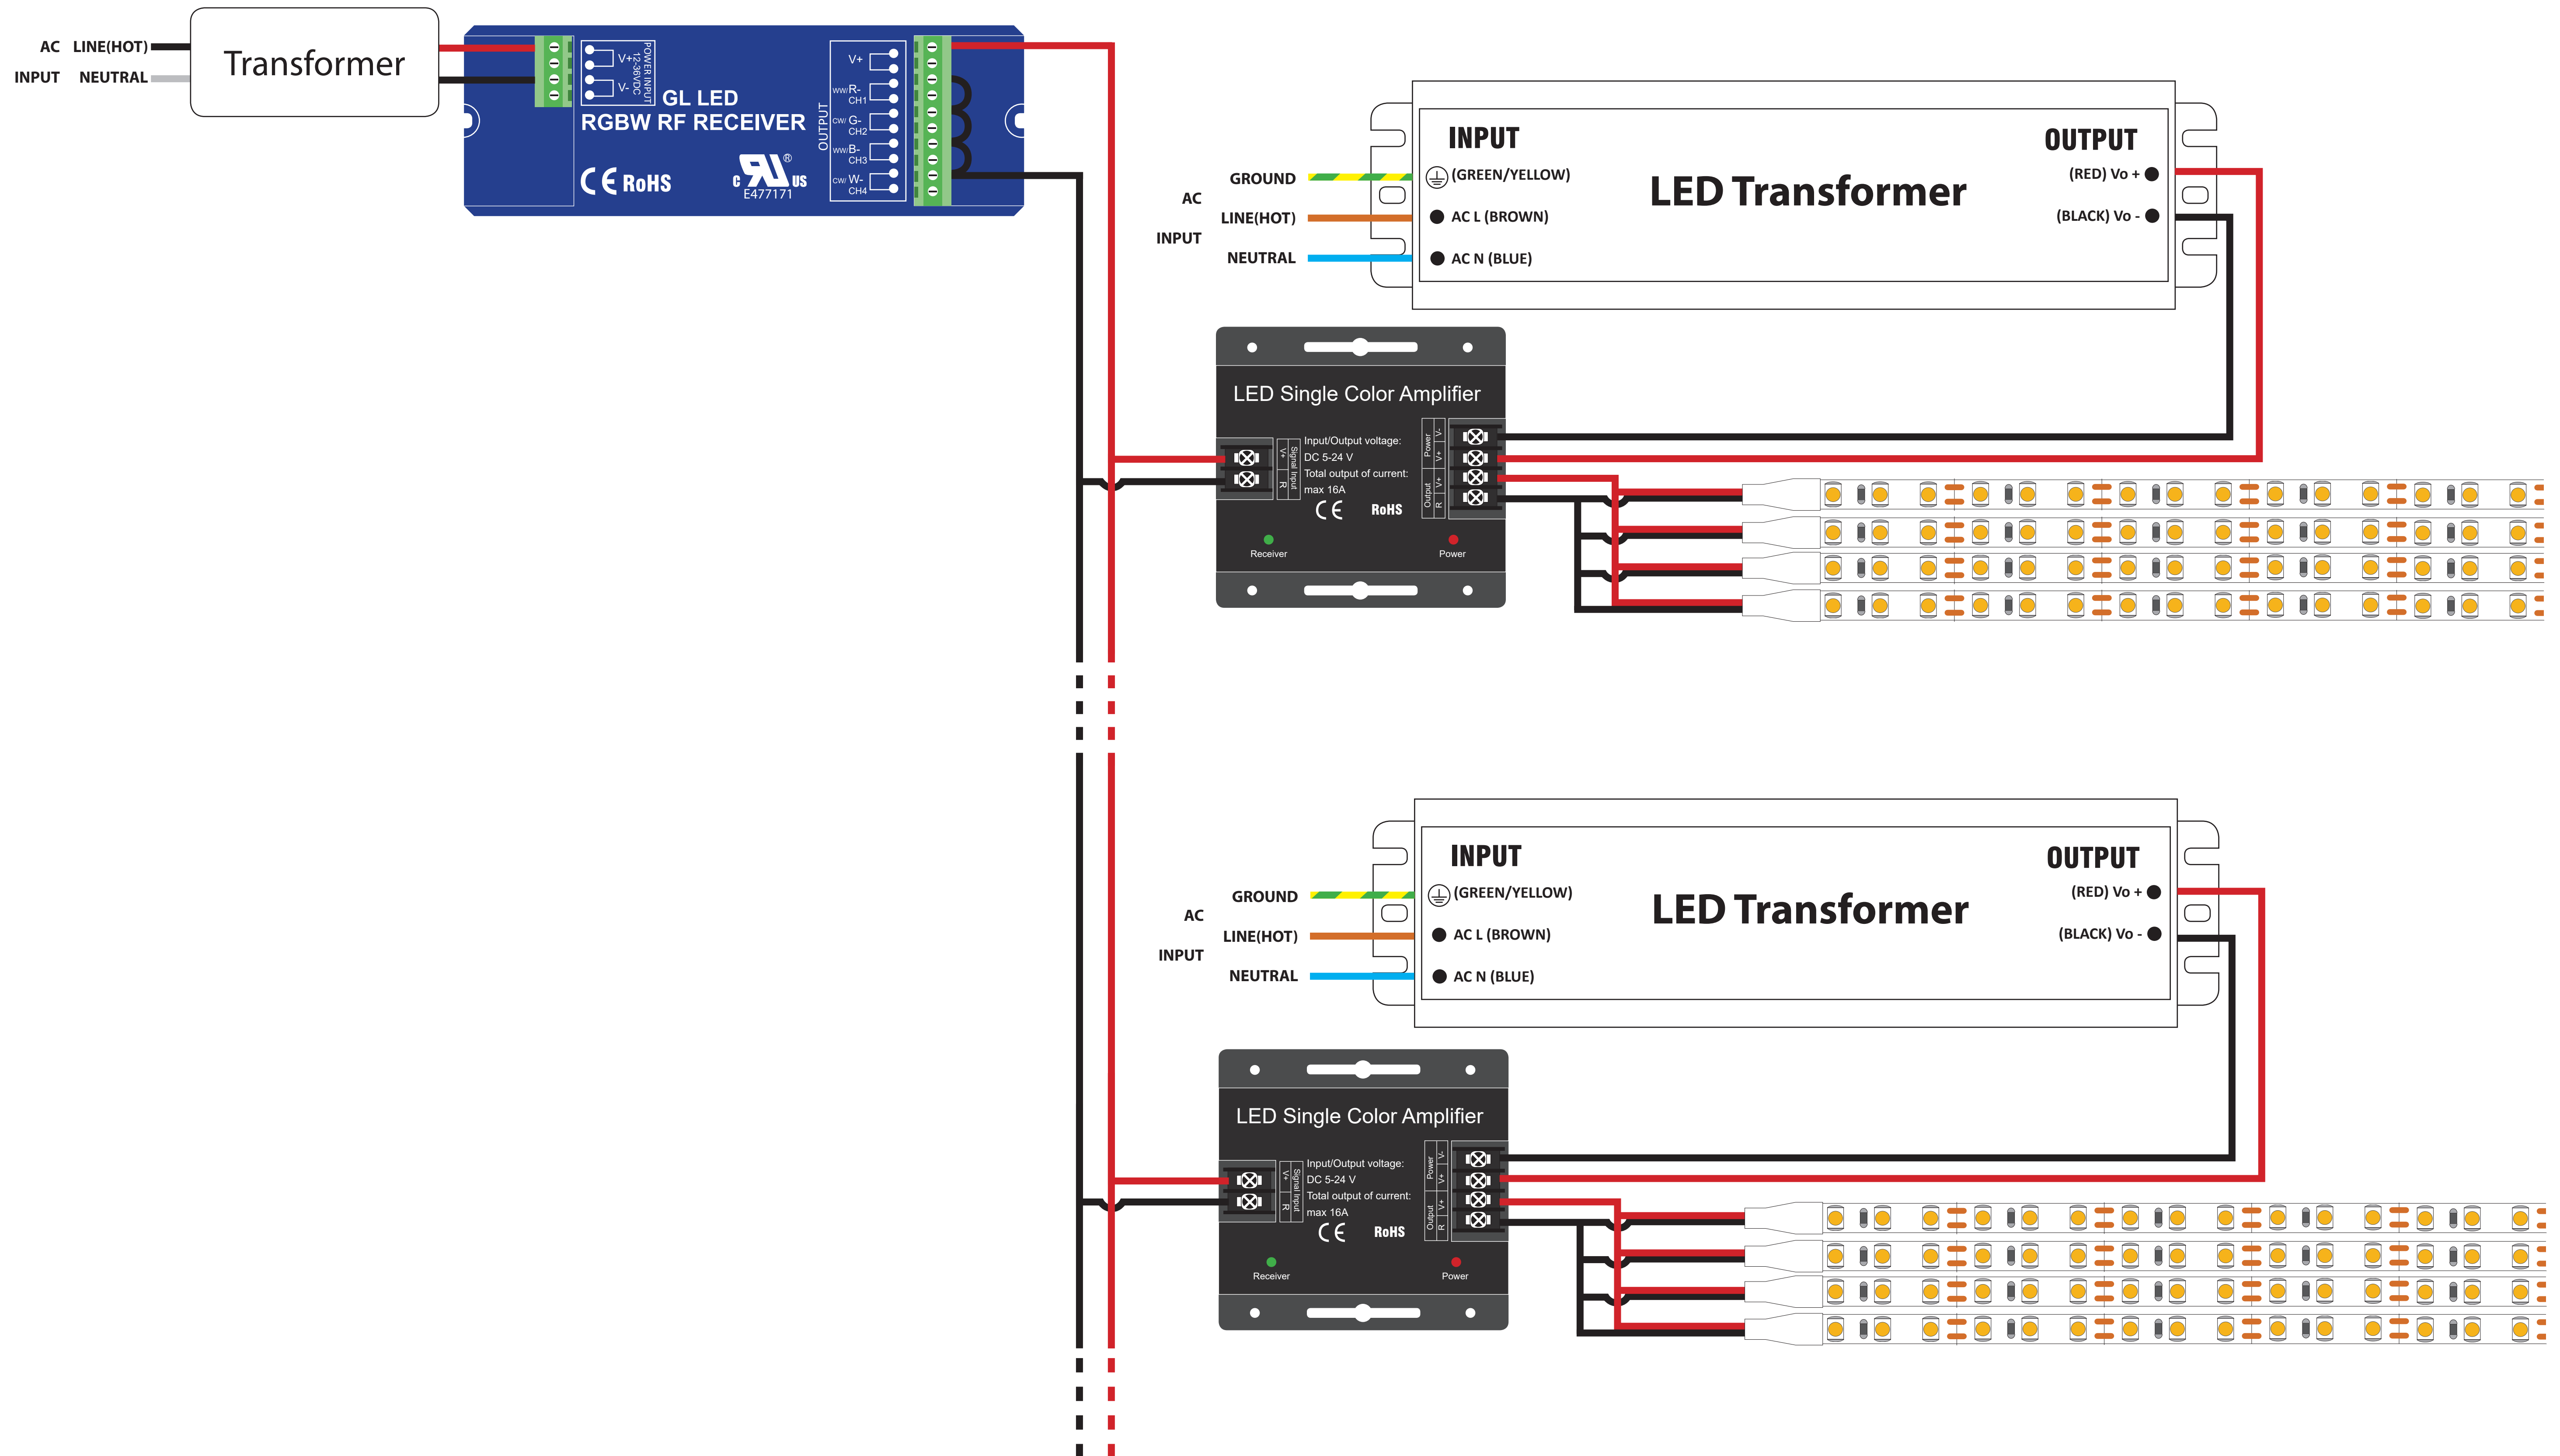

Wireless Dimmer

Wiring diagram - Single Color Wireless Dimmer with BLK Single Color Amplifier