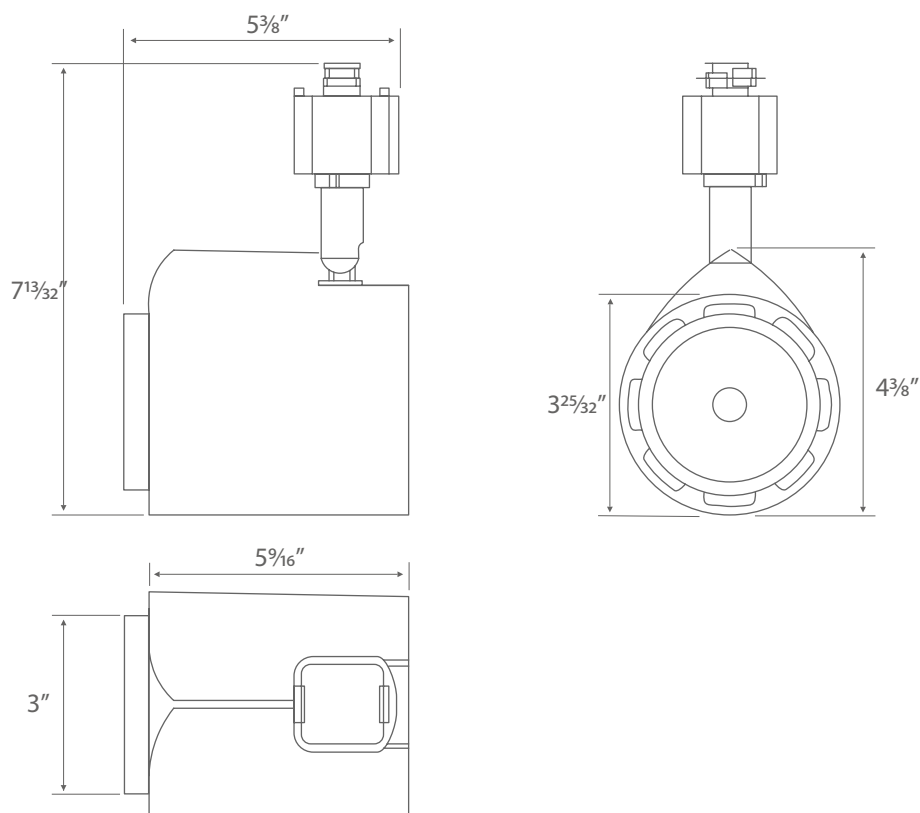

Specification

Input Voltage	120VAC, 50/60Hz
Power	34W
Power Factor	0.98
Color	4000K
Light Source	Sharp COB LED

Adapter	H-Type (HALO), 3 Wire, 1 Circuit
Dimmable	Triac dimming
Construction	Die-cast aluminum with removable front cap for lenses or accessories
Finish	Powder coated Black and White

Models

Track	Model No.	CCT Adjustable	Brightness (LM) Adjustable	CRI	Beam Angle	Finish
H Track	GL-TR-STD-34-H-B-4000K-40	4000K	3083LM	95+	40 °	Black
H Track	GL-TR-STD-34-H-W-4000K-40	4000K	3083LM	95+	40 °	White

Packaging

Unit Box	Length x Width x Height	Net Weight
	8 ⁷ / ₈ x 5 ²⁹ / ₃₂ x 5 in	3.4lb

Dimension

Accessories (Sold Separately)

Lens can be changed with different beam angles.

Barn Door
TK-BD1-B
TK-BD1-W

Oval Snoot
TK-OS1-B
TK-OS1-W