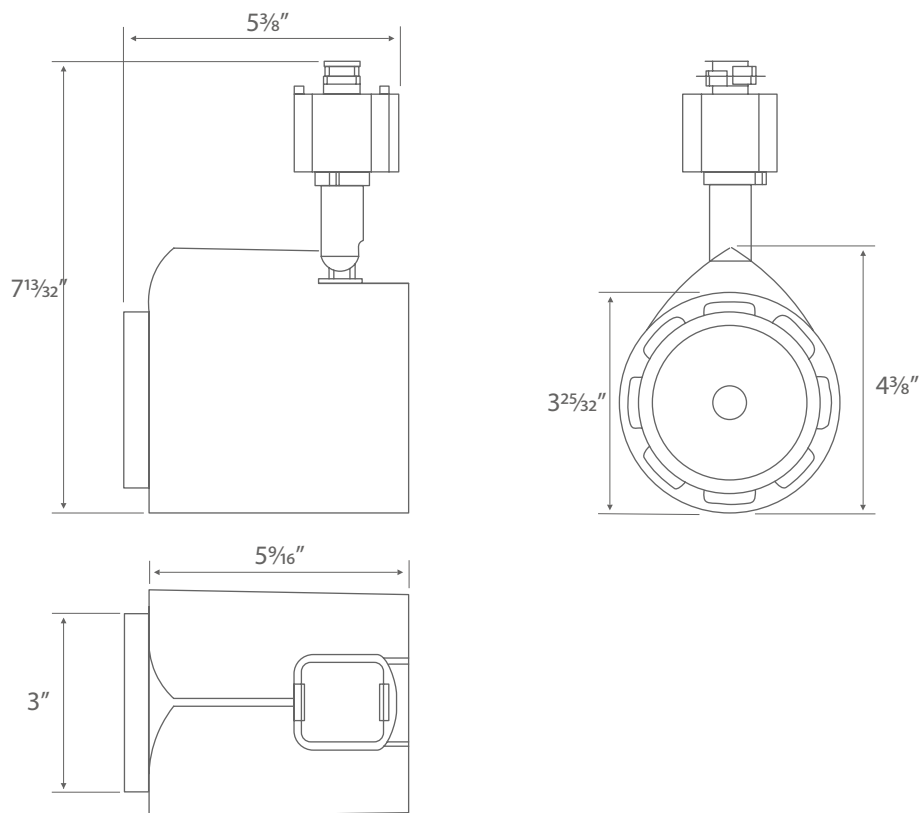

Specification

Input Voltage	120VAC, 50/60Hz
Power	34W
Power Factor	0.98
Color	3000K
Light Source	Sharp COB LED

Adapter	H-Type (HALO), 3 Wire, 1 Circuit
Dimmable	Triac dimming
Construction	Die-cast aluminum with removable front cap for lenses or accessories
Finish	Powder coated Black and White

Models

Track	Model No.	CCT Adjustable	Brightness (LM) Adjustable	CRI	Beam Angle	Finish
H Track	GL-TR-STD-34-H-B-3000K-40	3000K	3000LM	95+	40 °	Black
H Track	GL-TR-STD-34-H-W-3000K-40	3000K	3000LM	95+	40 °	White

Packaging

Unit Box	Length x Width x Height	Net Weight
	8 ⁷ / ₈ x 5 ²⁹ / ₃₂ x 5 in	3.4lb

Dimension

Accessories (Sold Separately)

Lens can be changed with different beam angles.

Barn Door
TK-BD1-B
TK-BD1-W

Oval Snoot
TK-OS1-B
TK-OS1-W