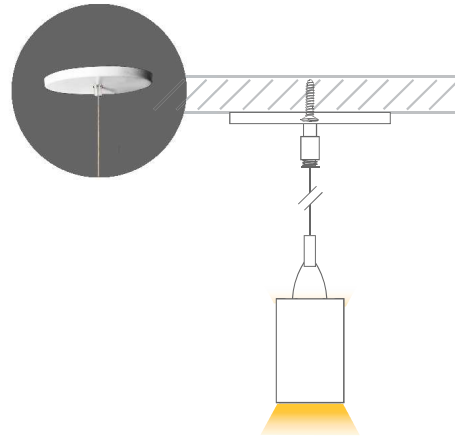

LED Linear Light - UP AND DOWN ILLUMINATE L11070

L11070 series, with excellent 6063 extrusion aluminum, reliable LEDs and PC diffuser, it has high light efficiency and uniform light distribution. It provides up-and down lighting and allows 2 ways of installation: wall mounted and suspended. It can be widely used as wall lighting for decoration and also main lighting for office, shops, hospital, school and so on.

Dimension

Accessories & Functional Accessories (Sold Separately)

Up and Down Illuminate L11070
- Suspension Canopy Kit
SCK-PF-H2-X2-X / SCK-NPF-H1-X2-X

Up and Down Illuminate L11070
- Side Mount Kit
L-11070-SFMK

Emergency Driver
YH29FA-25VL

Mounting Options

Suspended Mounting
with Power Feed Canopy Kit - Type A2

Suspended Mounting
with Non-Power Feed Canopy Kit - Type D2

Side Mounting with Side Mount Kit

*These diagrams are for references only. For more canopy kit options please visit LED Linear Light Accessories on website.