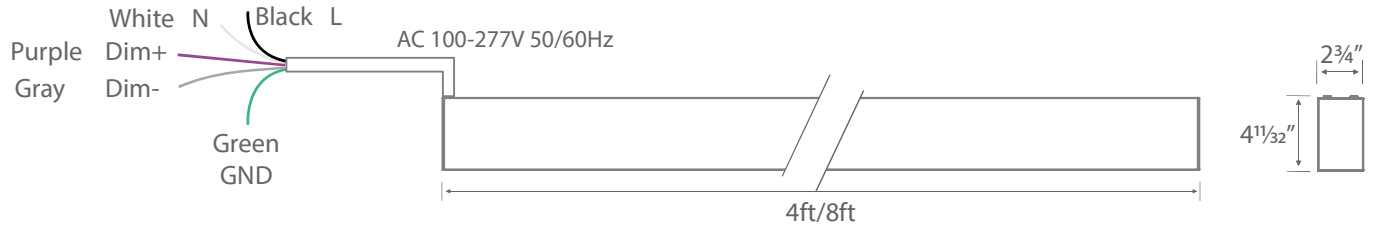

Packaging

Product	Net Weight	Suspendent Gross Weight /CTN	Inner size (L x W x H)	Carton size (L x W x H)	Package
L11070 4ft	8.21lb	59.86lb	50⁵/₃₂ x 5²⁹/₃₂ x 5⁵/₃₂ in	50²³/₃₂ x 18⁵/₁₆ x 11¹/₃₂ in	1pcs/inner box, 6 inner boxes/carton
L11070 8ft	15.08lb	77.96lb	96³/₈ x 5²⁹/₃₂ x 5⁵/₁₆ in	96¹⁵/₁₆ x 12¹³/₃₂ x 11¹/₃₂ in	1pcs/inner box, 4 inner boxes/carton

Dimension

Accessories & Functional Accessories (Sold Separately)