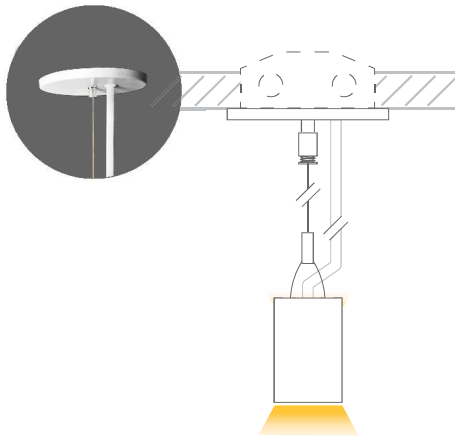

LED Linear Light - UP AND DOWN ILLUMINATE L11070

L11070 series, with excellent 6063 extrusion aluminum, reliable LEDs and PC diffuser, it has high light efficiency and uniform light distribution. It provides up-and down lighting and allows 2 ways of installation: wall mounted and suspended. It can be widely used as wall lighting for decoration and also main lighting for office, shops, hospital, school and so on.

Features

- Suitable for home, office and any appropriate indoor space.
- Quick and easy to install.
- Smooth and soft lighting effect, no dark dot and shadow at the lighting area.
- Connect to line voltage (100-277VAC) directly.
- Various installation: Suspended and Side Mounting.
- 0-10V Dimming.
- Lifespan (hrs): 50,000hr.
- 5 year warranty.

Dimension

Accessories & Functional Accessories (Sold Separately)

Up and Down Illuminate L11070
- Suspension Canopy Kit
SCK-PF-H2-X2-X / SCK-NPF-H1-X2-X

Up and Down Illuminate L11070
- Side Mount Kit
L-11070-SFMK

Emergency Driver
YH29FA-25VL

Mounting Options

Suspended Mounting
with Power Feed Canopy Kit - Type A2

Suspended Mounting
with Non-Power Feed Canopy Kit - Type D2

Side Mounting with Side Mount Kit

*These diagrams are for references only. For more canopy kit options please visit LED Linear Light Accessories on website.