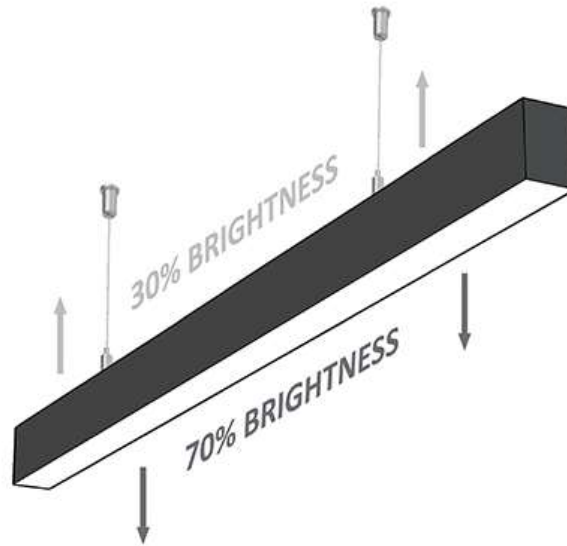

LED Linear Light - UP AND DOWN ILLUMINATE L11070

L11070 series, with excellent 6063 extrusion aluminum, reliable LEDs and PC diffuser, it has high light efficiency and uniform light distribution. It provides up-and down lighting and allows 2 ways of installation: wall mounted and suspended. It can be widely used as wall lighting for decoration and also main lighting for office, shops, hospital, school and so on.

Features

- Suitable for home, office and any appropriate indoor space.
- Quick and easy to install.
- Smooth and soft lighting effect, no dark dot and shadow at the lighting area.
- Connect to line voltage (100-277VAC) directly.
- Various installation: Suspended and Side Mounting.
- 0-10V Dimming.
- Lifespan (hrs): 50,000hr.
- 5 year warranty.

Specification

Length	4ft		8ft	
Input Voltage	AC 100-277V 50Hz		AC 100-277V 60Hz	
Power	50W		75W	
Power Factor	0.95+			
Color	3000K	4000K	3000K	4000K
Brightness	4250lm	4400lm	6300lm	6594lm
Finish	Black,White			
Installation	Suspended, Surface and Recessed Mounting			

LED Type	2835
Reflector	Milky
Dimmable	0-10V Dimming
Beam angle	110°
CRI	80+
IP Level	IP40(Non-waterproof)
Pre-Wired	5 wires, 14AWG copper core, L, N, G, DIM+, DIM-

Order Information

Model No. L- - **Power** - - **Length(ft)** - - **Finish** - - **Color Temperature** -