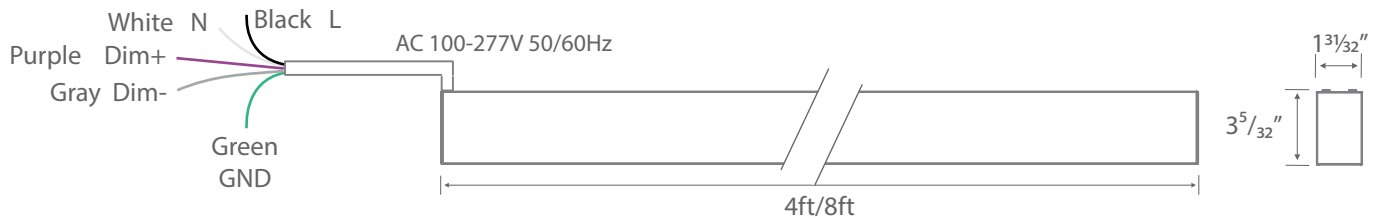

Packaging

Product	Net Weight	Gross Weight /CTN	Inner size (L x W x H)	Carton size (L x W x H)	Package
L8050 4ft	5.46lb	39.97lb	50⁵/₃₂ x 5¹/₈ x 4³/₁₆ in	50²³/₃₂ x 15²⁷/₃₂ x 9¹/₁₆ in	1 pcs/inner box, 6 inner boxes/carton
L8050 8ft	9.92lb	56.22lb	96³/₈ x 5¹/₈ x 4¹/₂ in	96¹⁵/₁₆ x 10²⁵/₃₂ x 9³/₈ in	1 pcs/inner box, 4 inner boxes/carton

Dimension

Accessories & Functional Accessories (Sold Separately)