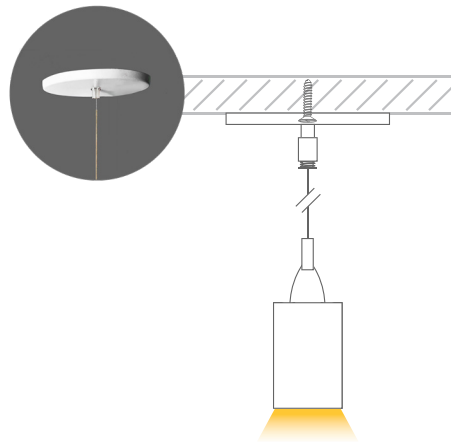

LED Linear Light - SINGLE RUN L8050

LED linear light is exclusively designed for designer and architect with imagination and personal style. LED linear light adopt premium aluminum profile, different dimension and size. No need to worry about any assembling work. They come in one piece as the finished product. The Single Run is a one-piece plug-and-play product that evenly provides abundant light coverage for all your business and personal needs.

Dimension

Accessories & Functional Accessories (Sold Separately)

Single Run L8050
- Suspension Canopy Kit
SCK-PF-H2-X2-X / SCK-NPF-H1-X2-X

Single Run L8050
- Recessed Kit
L-8050-RCK

Single Run L8050
- Surface Mount Kit
L-8050-SFMK

Emergency Driver
YH29FA-25VL

Mounting Options

Suspended Mounting
with Power Feed Canopy Kit - Type A2

Suspended Mounting
with Non-Power Feed Canopy Kit - Type D2

Recessed Mounting with Recessed Kit

Surface Mounting with Surface Mount Kit