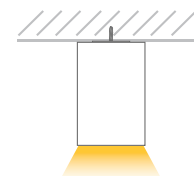

Emergency Driver
YH29FA-25VL

Mounting Options

Suspended Mounting
with Power Feed Canopy Kit - Type A2

Suspended Mounting
with Non-Power Feed Canopy Kit - Type D2

Recessed Mounting with Recessed Kit

Surface Mounting with Surface Mount Kit