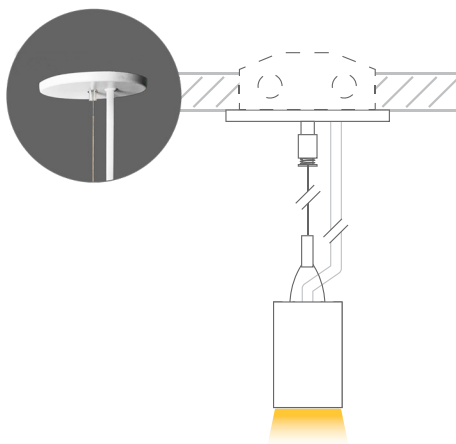

LED Linear Light - SINGLE RUN L8050

LED linear light is exclusively designed for designer and architect with imagination and personal style. LED linear light adopt premium aluminum profile, different dimension and size. No need to worry about any assembling work. They come in one piece as the finished product. The Single Run is a one-piece plug-and-play product that evenly provides abundant light coverage for all your business and personal needs.

Dimension

Accessories & Functional Accessories (Sold Separately)

Single Run L8050
- Suspension Canopy Kit
SCK-PF-H2-X2-X / SCK-NPF-H1-X2-X

Single Run L8050
- Recessed Kit
L-8050-RCK

Single Run L8050
- Surface Mount Kit
L-8050-SFMK

Emergency Driver
YH29FA-25VL

Mounting Options

Suspended Mounting
with Power Feed Canopy Kit - Type A2

Suspended Mounting
with Non-Power Feed Canopy Kit - Type D2

Recessed Mounting with Recessed Kit

Surface Mounting with Surface Mount Kit