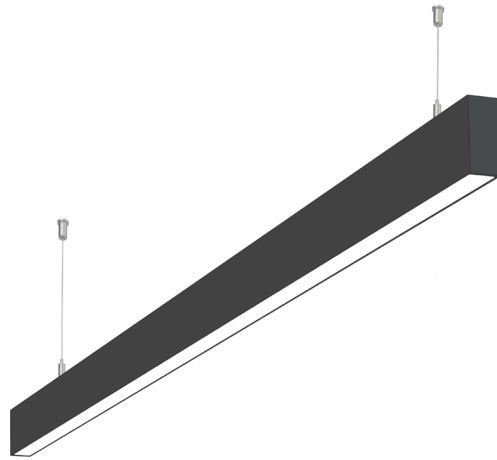

LED Linear Light - SINGLE RUN L8050

LED linear light is exclusively designed for designer and architect with imagination and personal style. LED linear light adopt premium aluminum profile, different dimension and size. No need to worry about any assembling work. They come in one piece as the finished product. The Single Run is a one-piece plug-and-play product that evenly provides abundant light coverage for all your business and personal needs.

Features

- Suitable for home, office and any appropriate indoor space.
- Quick and easy to install.
- Smooth and soft lighting effect, no dark dot and shadow at the lighting area.
- Connect to line voltage (100-277VAC) directly.
- Various installation: Suspended, Surface and Recessed Mounting.
- 0-10V Dimming.
- Lifespan (hrs): 50,000hr.
- 5 year warranty.

Specification

Length	4ft		8ft	
Input Voltage	AC 100-277V 50Hz		AC 100-277V 60Hz	
Power	36W		60W	
Power Factor	0.95+			
Color	3000K	4000K	3000K	4000K
Brightness	3260lm	3560lm	6280lm	6300lm
Finish	Black,White			
Installation	Suspended, Surface and Recessed Mounting			

LED Type	2835
Reflector	Milky
Dimmable	0-10V Dimming
Beam angle	110°
CRI	80+
IP Level	IP40(Non-waterproof)
Pre-Wired	5 wires, 18AWG copper core, L, N, G, DIM+, DIM-

Order Information

Model No.
Power
Length(ft)
Finish
Color Temperature