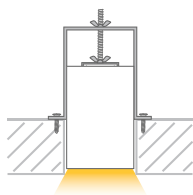

Emergency Driver
YH29FA-25VL

Mounting Options

Suspended Mounting
with Power Feed Canopy Kit - Type A2

Suspended Mounting
with Non-Power Feed Canopy Kit - Type D2

Recessed Mounting with Recessed Kit

Surface Mounting with Surface Mount Kit