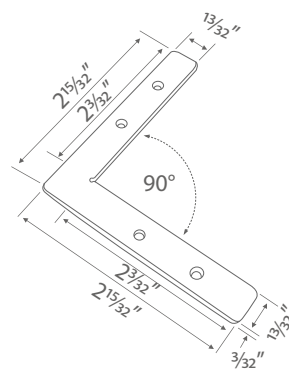

AL 120° Outer Corner
Connector V2
AL-120-OCC

AL 120° Inner Corner
Connector V2
AL-120-ICC

AL L-Shape Corner
Connector - Flat
AL-FLC

AL L-Shape Corner
Connector - Vertical
AL-VLC

Product Dimension

Unit: inch

AL-EX-VA

AL-EX-VB

AL-EX-VC

AL-EX-VD

AL-120-OCC

AL-120-ICC

AL-FLC

AL-VLC