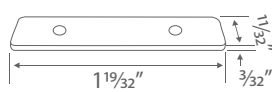

Corner and Extend Connectors

Product Dimension

Unit: inch

AL-EX-VB