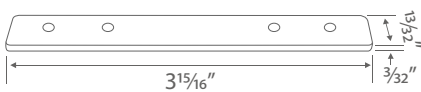

Corner and Extend Connectors

AL Straight Extend Connector
Type A
AL-EX-VA

AL Straight Extend Connector
Type B
AL-EX-VB

AL Straight Extend Connector
Type C
AL-EX-VC

AL Straight Extend Connector
Type D
AL-EX-VD

AL 120° Outer Corner
Connector V2
AL-120-OCC

AL 120° Inner Corner
Connector V2
AL-120-ICC

AL L-Shape Corner
Connector - Flat
AL-FLC

AL L-Shape Corner
Connector - Vertical
AL-VLC

Product Dimension

Unit: inch