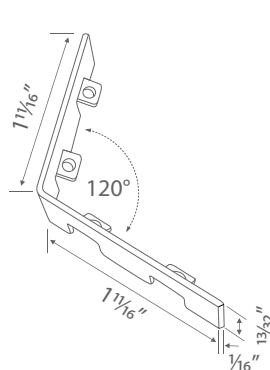

AL 120° Outer Corner
Connector V2
AL-120-OCC

AL 120° Inner Corner
Connector V2
AL-120-ICC

AL L-Shape Corner
Connector - Flat
AL-FLC

AL L-Shape Corner
Connector - Vertical
AL-VLC

Product Dimension

Unit: inch

AL-EX-VA

AL-EX-VB

AL-EX-VC

AL-EX-VD

AL-120-OCC

AL-120-ICC

AL-FLC

AL-VLC