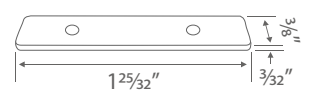

Corner and Extend Connectors

Product Dimension

Unit: inch

AL-EX-VD