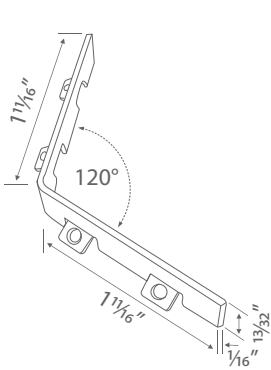

AL 120° Outer Corner
Connector V2
AL-120-OCC

AL 120° Inner Corner
Connector V2
AL-120-ICC

AL L-Shape Corner
Connector - Flat
AL-FLC

AL L-Shape Corner
Connector - Vertical
AL-VLC

Product Dimension

Unit: inch

AL-EX-VA

AL-EX-VB

AL-EX-VC

AL-EX-VD

AL-120-OCC

AL-120-ICC

AL-FLC

AL-VLC