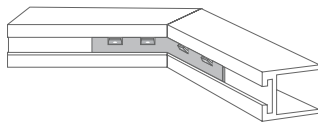

AL 120° Outer Corner
Connector V2
AL-120-OCC

AL 120° Inner Corner
Connector V2
AL-120-ICC

AL L-Shape Corner
Connector - Flat
AL-FLC

AL L-Shape Corner
Connector - Vertical
AL-VLC

Product Dimension

Unit: inch

Model No.	AL-120-OCC	AL-120-ICC	AL-FLC	AL-VLC
				
Aluminum Channel	YD 1604, YD1418, ES 3535, ES 5035, ES 7535, GL 079, YD 7615, GL 081			

Connecting Options

AL Straight Extend Connector

AL 120° Inner Corner Connector V2

AL 120° Outer Corner Connector V2

AL L-Shape Corner Connector - Flat

AL L-Shape Corner Connector - Vertical

Style 1

AL Straight Extend Connector

AL 120° Inner Corner Connector V2

AL 120° Outer Corner Connector V2