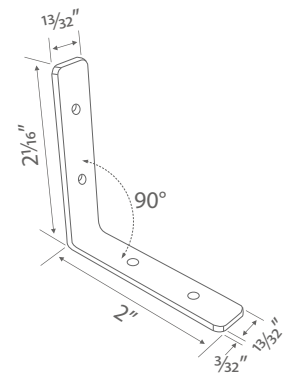

AL 120° Outer Corner
Connector V2
AL-120-OCC

AL 120° Inner Corner
Connector V2
AL-120-ICC

AL L-Shape Corner
Connector - Flat
AL-FLC

AL L-Shape Corner
Connector - Vertical
AL-VLC

Product Dimension

Unit: inch

AL-EX-VA

AL-EX-VB

AL-EX-VC

AL-EX-VD

AL-120-OCC

AL-120-ICC

AL-FLC

AL-VLC