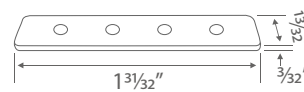

Corner and Extend Connectors

Product Dimension

Unit: inch

AL-EX-VC