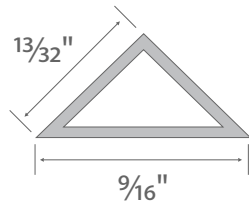

# LED Aluminum Channel - TRIANGLE LX 1410

Triangle LX 1410 is designed for hiding the wire, especially in the showcase. But it also can be used as a very small corner aluminum holder for the strip light.

## Specification

<b>Length</b>	24in, 94in, 118in
<b>Internal width</b>	N/A
<b>Finish</b>	Silver
<b>Material</b>	Anodized Aluminum
<b>Installation</b>	Surface Mount
<b>Accessories</b>	End cap, Mounting clip

## Models

Model No.	Finish Color	Dimension (L x W xH)	Application
LX-1410-AL-2	Silver	24 x 9/16 x 13/32 in	Indoor
LX-1410-AL-8	Silver	94 x 9/16 x 13/32 in	Indoor
LX-1410-AL-9	Silver	118 x 9/16 x 13/32 in	Indoor