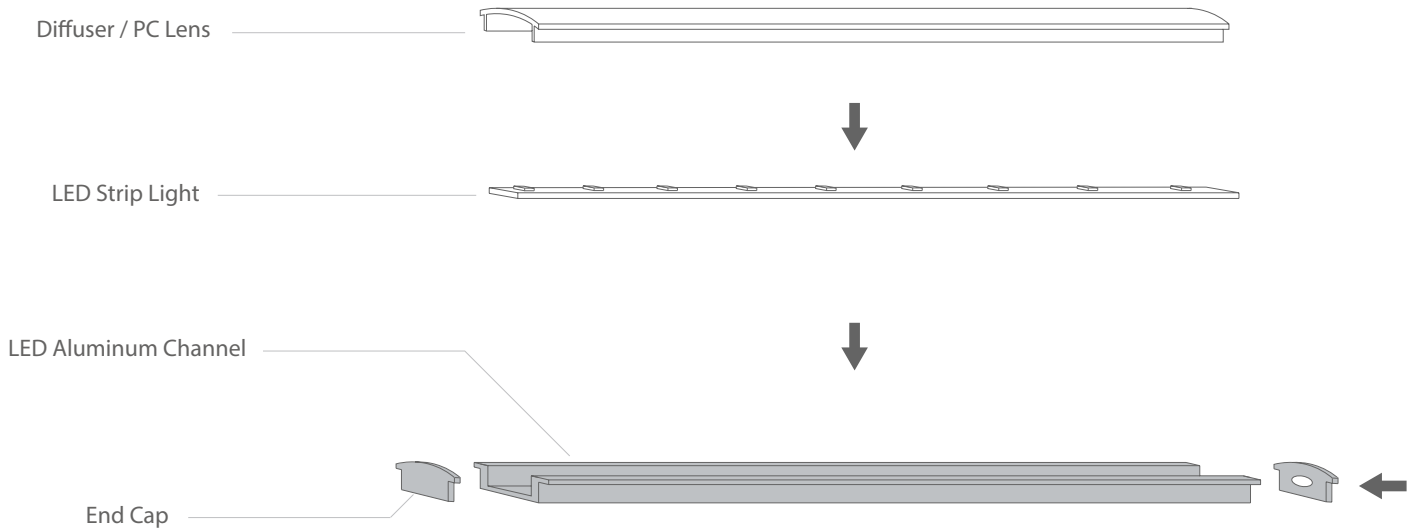

## Features

- Slim and Flat
- Customizable.
- Anodized finish.
- Slim, low profile design.
- Covers and protect LED strip light.
- Manufactured with a patented frosted diffuser for maximum lumen output and wider beam distribution.

### Installation Diagram