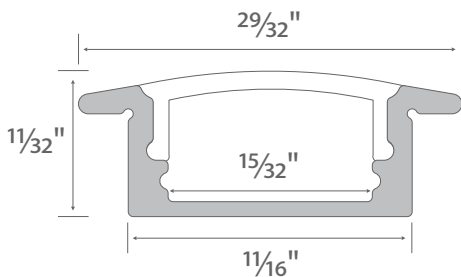

# LED Aluminum Channel - SLIM SHALLOW RECESS ES 2309

Slim Recess ES 2309 is ideal for general low-profile recessed mounting of LED strip light. With silver finishing and milky diffuser, ES 2309 complements a wide variety of applications.

## Features

- Slim and Flat
- Customizable.
- Anodized finish.
- Slim, low profile design.
- Covers and protect LED strip light.
- Manufactured with a patented frosted diffuser for maximum lumen output and wider beam distribution.

## Specification

<b>Length</b>	94in
<b>Internal width</b>	0.47in
<b>Finish</b>	Silver
<b>Diffuser</b>	Milky
<b>Material</b>	Anodized Aluminum
<b>Installation</b>	Recessed Mount
<b>Accessories</b>	End cap

## Models

Model No.	Finish Color	Diffuser Type	Dimension (L x W xH)	Application
ES-2309-AL-8-M	Silver	Milky	94x0.90x0.35in	Indoor, Outdoor