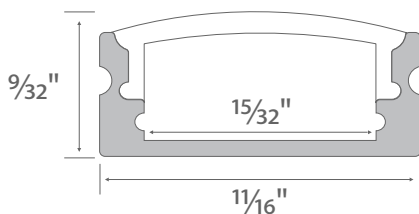

## Specification

<b>Length</b>	24in, 94in
<b>Internal width</b>	0.49in
<b>Finish</b>	Black
<b>Diffuser</b>	Black
<b>Material</b>	Anodized Aluminum
<b>Installation</b>	Surface Mount
<b>Accessories</b>	End cap, Mounting clip

## Models

Model No.	Finish Color	Diffuser Type	Dimension (L x W xH)	Application
YD-1205-AL-2-B-B	Black	Black	24x0.68x0.28in	Indoor, Outdoor
YD-1205-AL-8-B-B	Black	Black	94x0.68x0.28in	Indoor, Outdoor