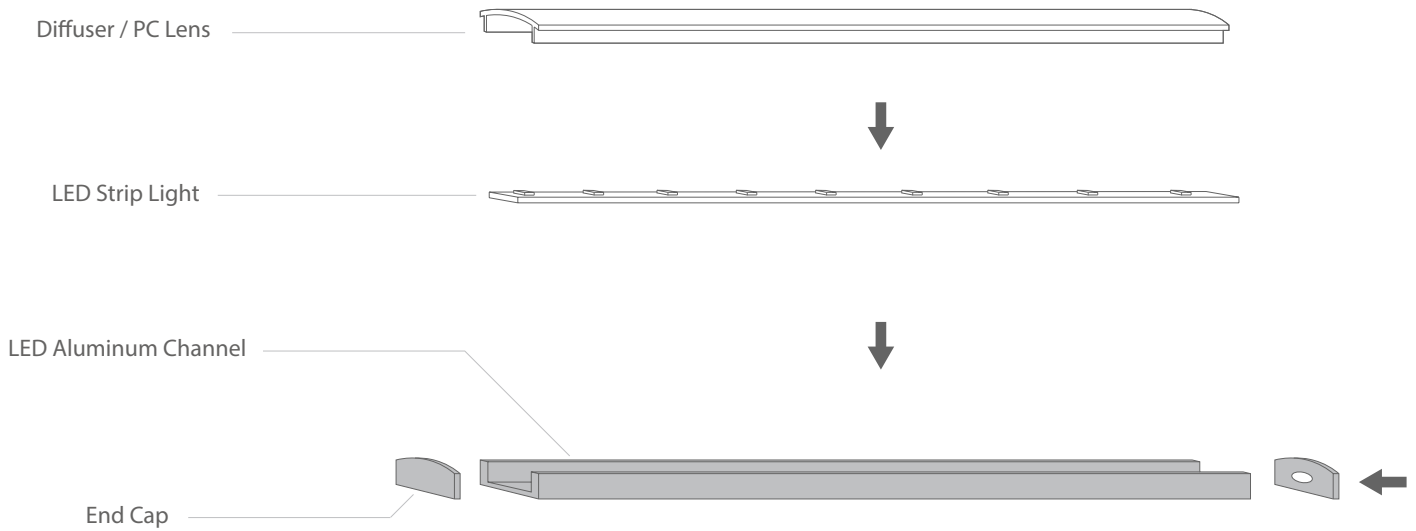

## Features

- Slim and Flat
- Customizable.
- Anodized finish.
- Slim, low profile design.
- Covers and protect LED strip light.
- Manufactured with a patented frosted diffuser for maximum lumen output and wider beam distribution.

## Installation Diagram