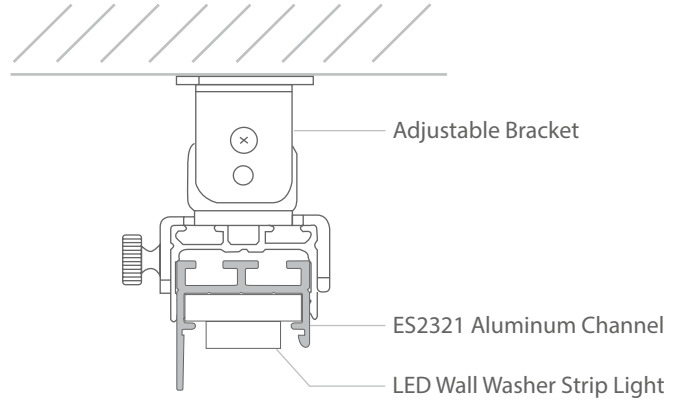

LED Aluminum Channel - ES2321 LINEAR

ES 2321

ES 2321 LINEAR is ideal for surface mounting of LED Wall Washer Strip Light. While installing, connectors can also help ES 2321 LINEAR to achieve different shapes.

Features

- Surface mounting.
- Customizable.
- Anodized extruded aluminum
- Work Environment / IP Rating: IP20

Specification

Length	48in
Internal width	1 ⁵ / ₁₆ in
Finish	Silver
Material	Anodized Extruded Aluminum
Installation	Surface Mount
Accessories	Mounting, Connecting

Adjustable Bracket
ES-2321-AJB-S

AL Straight Extend Connector-Type B
AL-EX-VB

Mounting Options

Surface Mount

Surface mounting with Mounting Clips

Surface mounting with Adjustable Bracket

Adjustable Angle

Lighting Diagram