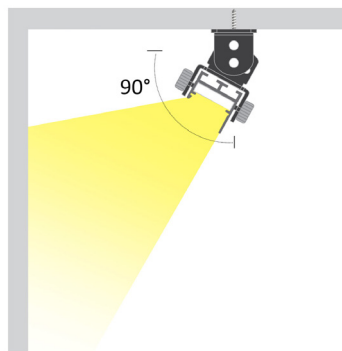

LED Aluminum Channel - ES2321 LINEAR

ES 2321

ES 2321 LINEAR is ideal for surface mounting of LED Wall Washer Strip Light. While installing, connectors can also help ES 2321 LINEAR to achieve different shapes.

Features

- Surface mounting.
- Customizable.
- Anodized extruded aluminum
- Work Environment / IP Rating: IP20

Specification

Length	48in
Internal width	1 ⁵ / ₁₆ in
Finish	Silver
Material	Anodized Extruded Aluminum
Installation	Surface Mount
Accessories	Mounting, Connecting

Adjustable Bracket
ES-2321-AJB-S

AL Straight Extend Connector-Type B
AL-EX-VB

Mounting Options

Surface Mount

Surface mounting with Mounting Clips

Surface mounting with Adjustable Bracket

Adjustable Angle

Lighting Diagram