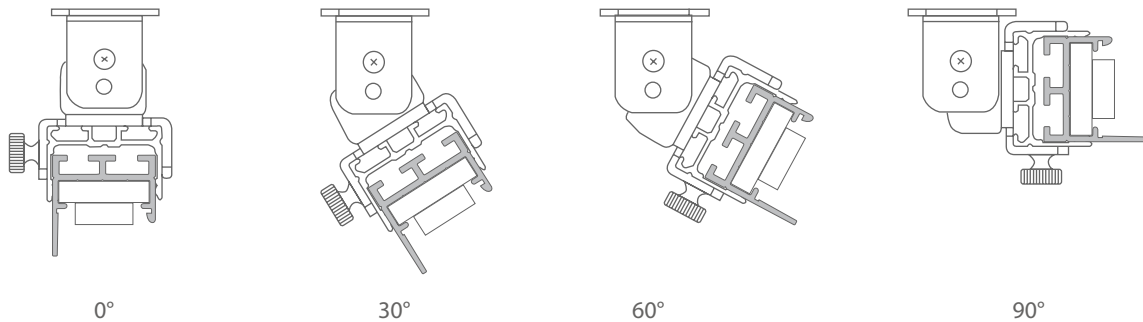

LED Aluminum Channel - ES2321 LINEAR

ES 2321

ES 2321 LINEAR is ideal for surface mounting of LED Wall Washer Strip Light. While installing, connectors can also help ES 2321 LINEAR to achieve different shapes.

Features

- Surface mounting.
- Customizable.
- Anodized extruded aluminum
- Work Environment / IP Rating: IP20

Specification

Length	48in
Internal width	1 ⁵ / ₁₆ in
Finish	Silver
Material	Anodized Extruded Aluminum
Installation	Surface Mount
Accessories	Mounting, Connecting

Adjustable Bracket
ES-2321-AJB-S

AL Straight Extend Connector-Type B
AL-EX-VB

Mounting Options

Surface Mount

Surface mounting with Mounting Clips

Surface mounting with Adjustable Bracket

Adjustable Angle

Lighting Diagram