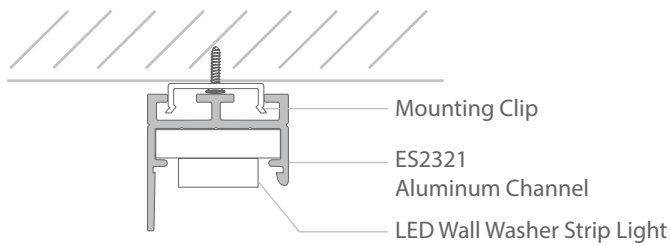

LED Aluminum Channel - ES2321 LINEAR

ES 2321

ES 2321 LINEAR is ideal for surface mounting of LED Wall Washer Strip Light. While installing, connectors can also help ES 2321 LINEAR to achieve different shapes.

Features

- Surface mounting.
- Customizable.
- Anodized extruded aluminum
- Work Environment / IP Rating: IP20

Specification

Length	48in
Internal width	1 ⁵ / ₁₆ in
Finish	Silver
Material	Anodized Extruded Aluminum
Installation	Surface Mount
Accessories	Mounting, Connecting

Models

Model No.	Finish Color	Dimension (L x W xH)	Application
ES-2321-AL-4	Silver	48x1 ⁵ / ₁₆ x2 ⁹ / ₃₂ in	Indoor

Accessories (Sold Separately)

Mounting Accessories

Metal Clip
ES-2321-MC-I

Mounting Clip
ES-2321-MC-O

Adjustable Bracket
ES-2321-AJB-S

AL Straight Extend Connector-Type B
AL-EX-VB

Mounting Options

Surface Mount

Surface mounting with Mounting Clips

Surface mounting with Adjustable Bracket

Adjustable Angle

Lighting Diagram