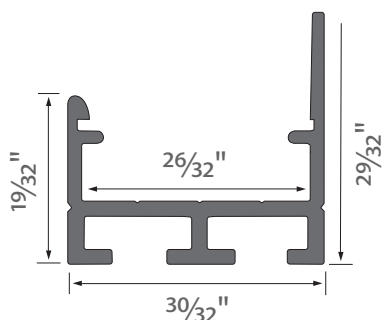

LED Aluminum Channel - ES2321 LINEAR

ES 2321

ES 2321 LINEAR is ideal for surface mounting of LED Wall Washer Strip Light. While installing, connectors can also help ES 2321 LINEAR to achieve different shapes.

Features

- Surface mounting.
- Customizable.
- Anodized extruded aluminum
- Work Environment / IP Rating: IP20

Specification

Length	48in
Internal width	1 ⁵ / ₁₆ in
Finish	Silver
Material	Anodized Extruded Aluminum
Installation	Surface Mount
Accessories	Mounting, Connecting

Models

Model No.	Finish Color	Dimension (L x W xH)	Application
ES-2321-AL-4	Silver	48x1 ⁵ / ₁₆ x2 ⁹ / ₃₂ in	Indoor

Accessories (Sold Separately)

Mounting Accessories

Metal Clip
ES-2321-MC-I

Mounting Clip
ES-2321-MC-O