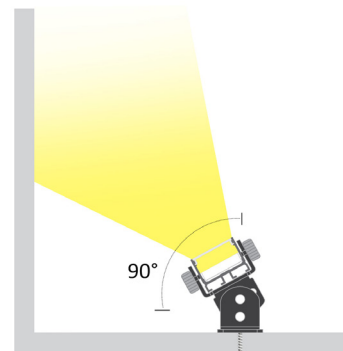

Mounting Options

Surface Mount

Surface mounting with Mounting Clips

Adjustable Angle

Lighting Diagram

ES 3021