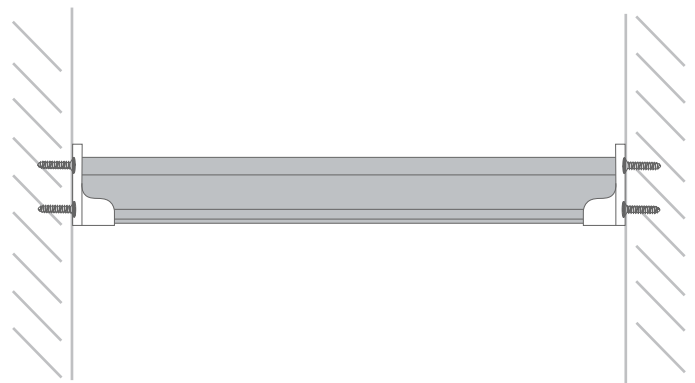

Features

- Functions as hanger bar.
- Customizable.
- Anodized finish.
- Covers and protect LED strip light.
- Manufactured with a patented frosted diffuser for maximum lumen output and wider beam distribution.

Accessories (Sold Separately)

Mounting Accessories

YD 1401 End Caps
YD-1401-EC

YD 1401 Hanging Brackets
YD-1401-HK

YD 1401 Hanging Brackets
YD-1401-MB

Installation Diagram

Mounting Options

Hanging

Surface mounting with Mounting Clips

Surface mounting with Screws

Compatible LED Strip Lights

	Series	Model No.	Width	LED Quantity	Light Filling Level	Hotspots Level
	INFINITE	GL-3528-120-xxxxK-24V-IP20-CC	1 ³ / ₃₂ in	34 LEDs/ft	Full	No Hotspot
	ECO	GL-3528-112-xxxxK-xxV-IPxx	1 ³ / ₃₂ in	34 LEDs/ft	Full	No Hotspot
	PRO	GL-3528-240-xxxxK-24V-IPxx	1 ³ / ₃₂ in	73 LEDs/ft	Full	No Hotspot
	LEGEND	GL-2835-240-xxxxK-24V-IPxx	1 ³ / ₃₂ in	73 LEDs/ft	Full	No Hotspot
	NARROW	GL-3528-120-xxxxK-12V-IP20-5MM	3 ¹ / ₁₆ in	36 LEDs/ft	Full	No Hotspot
	COB	GL-COB-480-xxxxK-24V-IP20	1 ³ / ₃₂ in	145 LEDs/ft	Full	No Hotspot
	TUNABLE WHITE	GL-2835-240-CCT-24V-IP20	1 ³ / ₃₂ in	73 LEDs/ft	Full	No Hotspot
	FOR BREAD	GL-2835-60-2500K-12V-IP20-B	1 ³ / ₃₂ in	18 LEDs/ft	Full	Partial Hotspot
	FOR MEAT	GL-2835-60-2900K-12V-IP67-M	1 ³ / ₃₂ in	18 LEDs/ft	Full	Partial Hotspot
	RGB HIGH BRIGHT	GL-5050-60-RGB-xxV-IPxx	1 ³ / ₃₂ in	18 LEDs/ft	Full	Partial Hotspot
	RGB SUPER BRIGHT	GL-3535-120-RGB-24V-IPxx	1 ³ / ₃₂ in	34 LEDs/ft	Full	No Hotspot
	RGBW	GL-5050-96-RGB+xxxxK-24V-IP20	1 ⁵ / ₃₂ in	29 LEDs/ft	Full	Partial Hotspot
	RGB DIGITAL	GL-5050-60-DIG-12V-IPxx	1 ³ / ₃₂ in	18 LEDs/ft	Full	Partial Hotspot