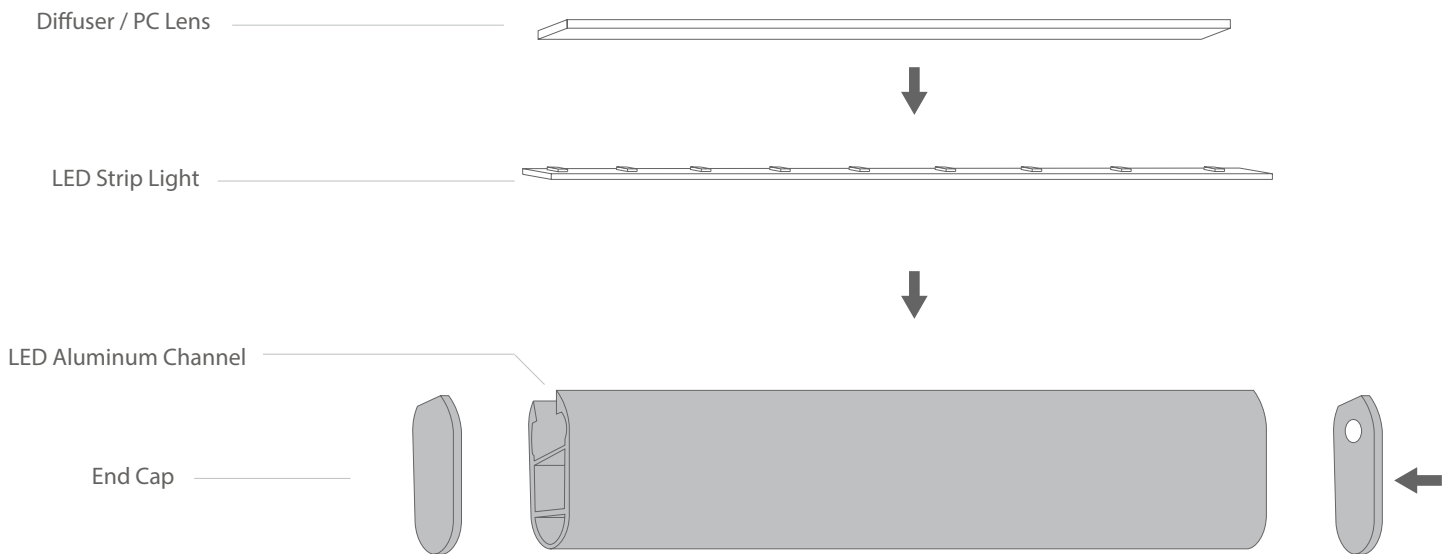

Features

- Functions as hanger bar.
- Customizable.
- Anodized finish.
- Covers and protect LED strip light.
- Manufactured with a patented frosted diffuser for maximum lumen output and wider beam distribution.

Accessories (Sold Separately)

Mounting Accessories

YD 1401 End Caps
YD-1401-EC

YD 1401 Hanging Brackets
YD-1401-HK

YD 1401 Hanging Brackets
YD-1401-MB

Installation Diagram

Mounting Options

Hanging

Surface mounting with Mounting Clips

Surface mounting with Screws

Compatible LED Strip Lights

	Series	Model No.	Width	LED Quantity	Light Filling Level	Hotspots Level
	INFINITE	GL-3528-120-xxxxK-24V-IP20-CC	1 ³ / ₃₂ in	34 LEDs/ft	Full	No Hotspot
	ECO	GL-3528-112-xxxxK-xxV-IPxx	1 ³ / ₃₂ in	34 LEDs/ft	Full	No Hotspot
	PRO	GL-3528-240-xxxxK-24V-IPxx	1 ³ / ₃₂ in	73 LEDs/ft	Full	No Hotspot
	LEGEND	GL-2835-240-xxxxK-24V-IPxx	1 ³ / ₃₂ in	73 LEDs/ft	Full	No Hotspot
	NARROW	GL-3528-120-xxxxK-12V-IP20-5MM	3 ¹ / ₁₆ in	36 LEDs/ft	Full	No Hotspot
	COB	GL-COB-480-xxxxK-24V-IP20	1 ³ / ₃₂ in	145 LEDs/ft	Full	No Hotspot
	TUNABLE WHITE	GL-2835-240-CCT-24V-IP20	1 ³ / ₃₂ in	73 LEDs/ft	Full	No Hotspot
	FOR BREAD	GL-2835-60-2500K-12V-IP20-B	1 ³ / ₃₂ in	18 LEDs/ft	Full	Partial Hotspot
	FOR MEAT	GL-2835-60-2900K-12V-IP67-M	1 ³ / ₃₂ in	18 LEDs/ft	Full	Partial Hotspot
	RGB HIGH BRIGHT	GL-5050-60-RGB-xxV-IPxx	1 ³ / ₃₂ in	18 LEDs/ft	Full	Partial Hotspot
	RGB SUPER BRIGHT	GL-3535-120-RGB-24V-IPxx	1 ³ / ₃₂ in	34 LEDs/ft	Full	No Hotspot
	RGBW	GL-5050-96-RGB+xxxxK-24V-IP20	1 ⁵ / ₃₂ in	29 LEDs/ft	Full	Partial Hotspot
	RGB DIGITAL	GL-5050-60-DIG-12V-IPxx	1 ³ / ₃₂ in	18 LEDs/ft	Full	Partial Hotspot

We recommend to use two, or more, LED strips in a shallow channel that has internal width that is greater than .8in to prevent partial filling.

Note:

When LEDs are used with aluminum channel there may be hot spots. The more depth of a channel, and/or density of a LED, can help reduce visible hot spots