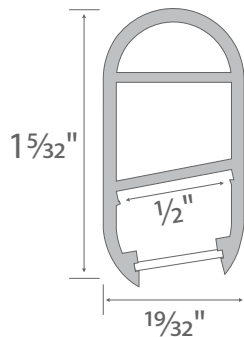

Specification

Length	118in, 94in, 24in
Internal width	1/2in
Finish	Silver
Diffuser	Milky
Material	Anodized Aluminum
Installation	Surface Mount, Hanging
Accessories	End cap, Mounting

Models

Model No.	Finish Color	Diffuser Type	Dimension (L x W xH)	Application
YD-1401-AL-9-M	Silver	Milky	118 x 1 9/32 x 1 5/32 in	Indoor, Outdoor
YD-1401-AL-8-M	Silver	Milky	94 x 1 9/32 x 1 5/32 in	Indoor, Outdoor
YD-1401-AL-2-M	Silver	Milky	24 x 1 9/32 x 1 5/32 in	Indoor, Outdoor

Surface mounting with Mounting Clips

Surface mounting with Screws

Compatible LED Strip Lights

	Series	Model No.	Width	LED Quantity	Light Filling Level	Hotspots Level
	INFINITE	GL-3528-120-xxxxK-24V-IP20-CC	1 ³ / ₃₂ in	34 LEDs/ft	Full	No Hotspot
	ECO	GL-3528-112-xxxxK-xxV-IPxx	1 ³ / ₃₂ in	34 LEDs/ft	Full	No Hotspot
	PRO	GL-3528-240-xxxxK-24V-IPxx	1 ³ / ₃₂ in	73 LEDs/ft	Full	No Hotspot
	LEGEND	GL-2835-240-xxxxK-24V-IPxx	1 ³ / ₃₂ in	73 LEDs/ft	Full	No Hotspot
	NARROW	GL-3528-120-xxxxK-12V-IP20-5MM	3 ¹ / ₁₆ in	36 LEDs/ft	Full	No Hotspot
	COB	GL-COB-480-xxxxK-24V-IP20	1 ³ / ₃₂ in	145 LEDs/ft	Full	No Hotspot
	TUNABLE WHITE	GL-2835-240-CCT-24V-IP20	1 ³ / ₃₂ in	73 LEDs/ft	Full	No Hotspot
	FOR BREAD	GL-2835-60-2500K-12V-IP20-B	1 ³ / ₃₂ in	18 LEDs/ft	Full	Partial Hotspot
	FOR MEAT	GL-2835-60-2900K-12V-IP67-M	1 ³ / ₃₂ in	18 LEDs/ft	Full	Partial Hotspot
	RGB HIGH BRIGHT	GL-5050-60-RGB-xxV-IPxx	1 ³ / ₃₂ in	18 LEDs/ft	Full	Partial Hotspot
	RGB SUPER BRIGHT	GL-3535-120-RGB-24V-IPxx	1 ³ / ₃₂ in	34 LEDs/ft	Full	No Hotspot
	RGBW	GL-5050-96-RGB+xxxxK-24V-IP20	1 ⁵ / ₃₂ in	29 LEDs/ft	Full	Partial Hotspot
	RGB DIGITAL	GL-5050-60-DIG-12V-IPxx	1 ³ / ₃₂ in	18 LEDs/ft	Full	Partial Hotspot