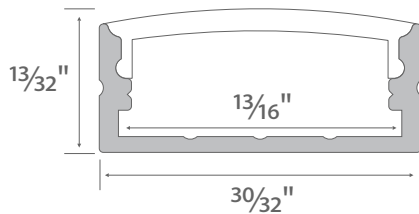

## Specification

<b>Length</b>	94in
<b>Internal width</b>	0.81in
<b>Finish</b>	Silver
<b>Diffuser</b>	Clear
<b>Material</b>	Anodized Aluminum
<b>Installation</b>	Surface Mount
<b>Accessories</b>	End cap, Mounting clip

## Models

Model No.	Finish Color	Diffuser Type	Dimension (L x W xH)	Application
YD-2002-AL-8-M	Silver	Clear	94x0.98x0.38in	Indoor, Outdoor