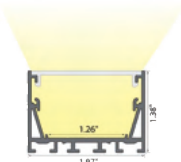

Mounting Channel (4ft)
GL-LV-MCH-4

Mounting Clip
GL-LV-MCL

COMPATIBLE ALUMINIUM CHANNEL

A 2525

ES 3535

ES 5035

ES 7535

MODELS

| Model No. | Color | Light Color | CRI(Ra) | Min Section | Power Consumption |
|------------------------------|-----------|-----------------|---------|-------------|-------------------|
| GL-LV-2835WWC-96H-120-2700K | 2700K | Very Warm White | 90+ | 4in | 4W/ft |
| GL-LV-2835WWC-96H-120-3000K | 3000K | Warm White | 90+ | 4in | 4W/ft |
| GL-LV-2835NWC-96H-120-4000K | 4000K | Natural White | 90+ | 4in | 4W/ft |
| GL-LV-2835B-96H-120 | 465-470NM | Blue | - | 4in | 4W/ft |
| GL-LV-2835R-96H-120 | 620-625NM | Red | - | 4in | 4W/ft |
| GL-LV-2835WWC-144H-120-2700K | 2700K | Very Warm White | 95+ | 12in | 4W/ft |
| GL-LV-2835WWC-144H-120-3000K | 3000K | Warm White | 95+ | 12in | 4W/ft |
| GL LV-2835NWC-144H-120-4000K | 4000K | Natural White | 95+ | 12in | 4W/ft |
| GL LV-2835B-144H-120 | 465-470NM | Blue | - | 12in | 4W/ft |
| GL LV-2835R-144H-120 | 620-625NM | Red | - | 12in | 4W/ft |