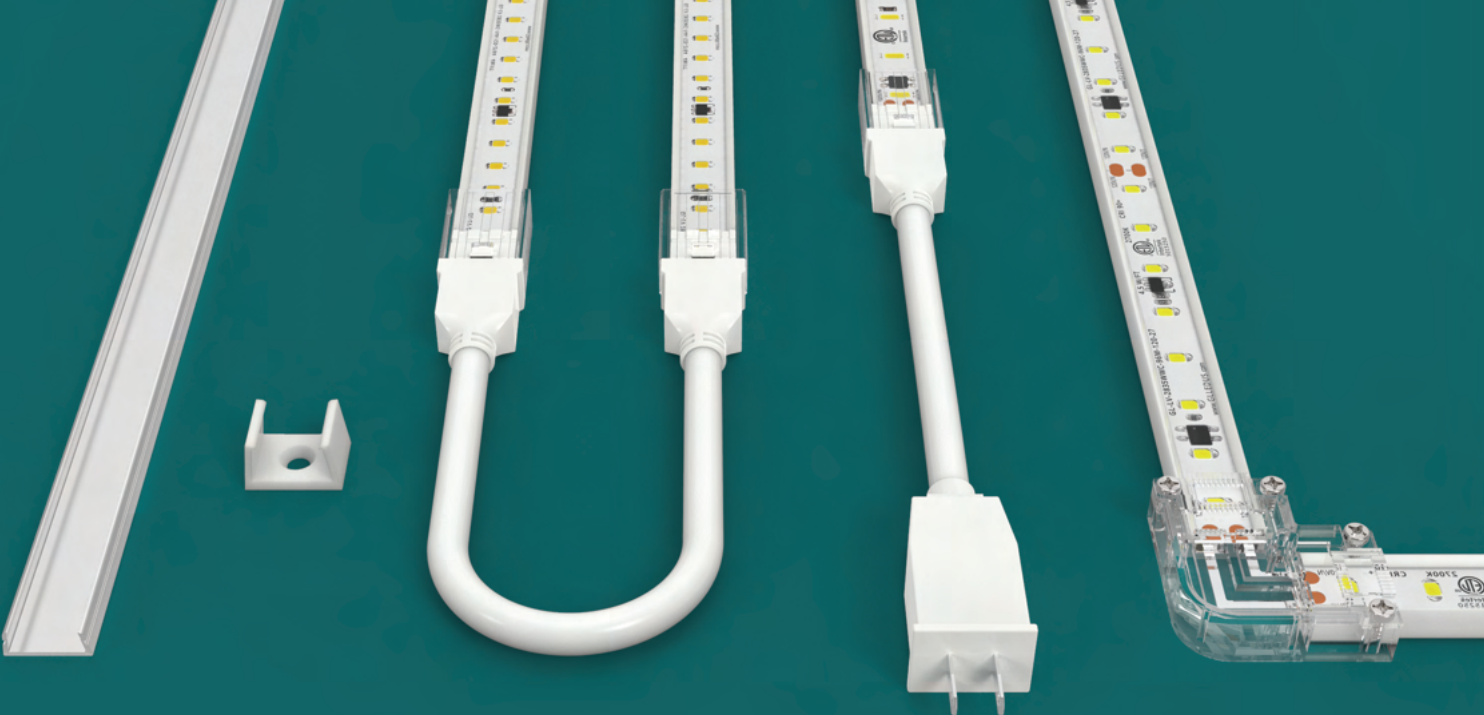

120VAC LED Strip Light

With the updated technology, this product is built for connecting directly to high voltage, which is 120V AC. No transformer/driver needed anymore. With the 4 inches cut point and waterproof design (IP65), this truly flexible lighting can be used for many applications such as backlighting, illuminating sign letters and complex shapes.

KEY FEATURES

- 120VAC operation (no power supply required)
- IP65 - Suitable for wet location
- ELV dimmer compatible
- Can span long run up to 50m/164ft
- High lumens output and high PF
- Viewing angle 120°
- Overvoltage protection
- Over temperature protection
- Customized product, all sizes available
- Fast and easy installation, saving labor costs greatly
- ETL, FCC certified
- Limited 5 years warranty

90+ CRI(RA)

95+ CRI(RA)

ACCERSORIES

MOUNTING CHANNEL & CLIP

JUMPER CABLE

PLUG-IN POWER CABLE

CORNER CONNECTER

MOUNTING ACCESSORIES