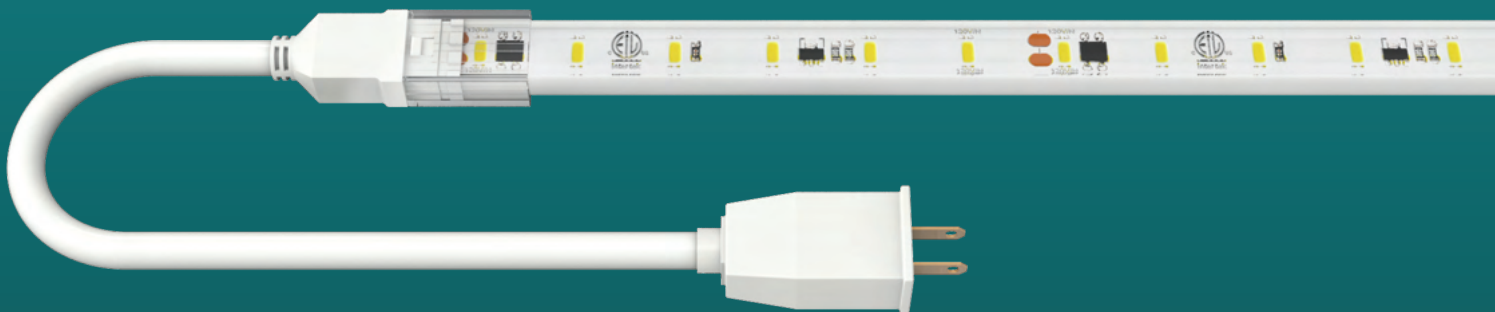

120VAC LED Strip Light

With the updated technology, this product is built for connecting directly to high voltage, which is 120V AC. No transformer/driver needed anymore. With the 4 inches cut point and waterproof design (IP65), this truly flexible lighting can be used for many applications such as backlighting, illuminating sign letters and complex shapes.

KEY FEATURES

- 120VAC operation (no power supply required)
- IP65 - Suitable for wet location
- ELV dimmer compatible
- Can span long run up to 50m/164ft
- High lumens output and high PF
- Viewing angle 120°
- Overvoltage protection
- Over temperature protection
- Customized product, all sizes available
- Fast and easy installation, saving labor costs greatly
- ETL, FCC certified
- Limited 5 years warranty