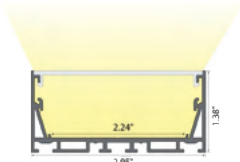

Mounting Channel (4ft)
GL-LV-MCH-4

Mounting Clip
GL-LV-MCL

COMPATIBLE ALUMINIUM CHANNEL

A 2525

ES 3535

ES 5035

ES 7535

MODELS