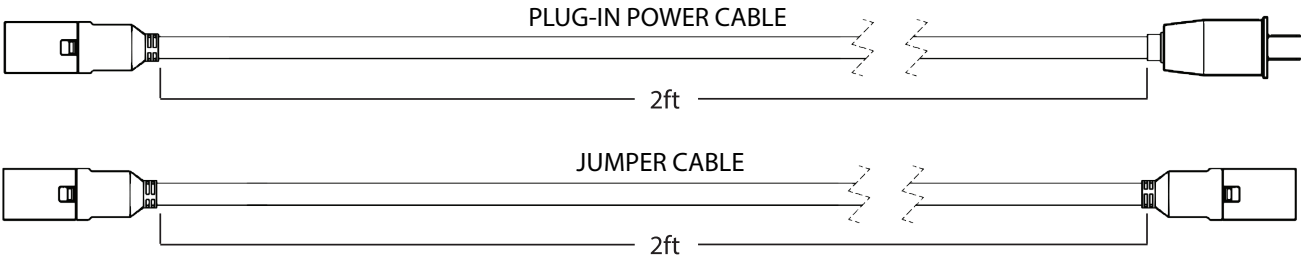

90+ CRI(RA)

95+ CRI(RA)

ACCERSORIES

MOUNTING CHANNEL & CLIP

JUMPER CABLE

PLUG-IN POWER CABLE

CORNER CONNECTER

MOUNTING ACCESSORIES

Mounting Channel (4ft)
GL-LV-MCH-4

Mounting Clip
GL-LV-MCL

COMPATIBLE ALUMINIUM CHANNEL

A 2525

ES 3535

ES 5035

ES 7535

MODELS