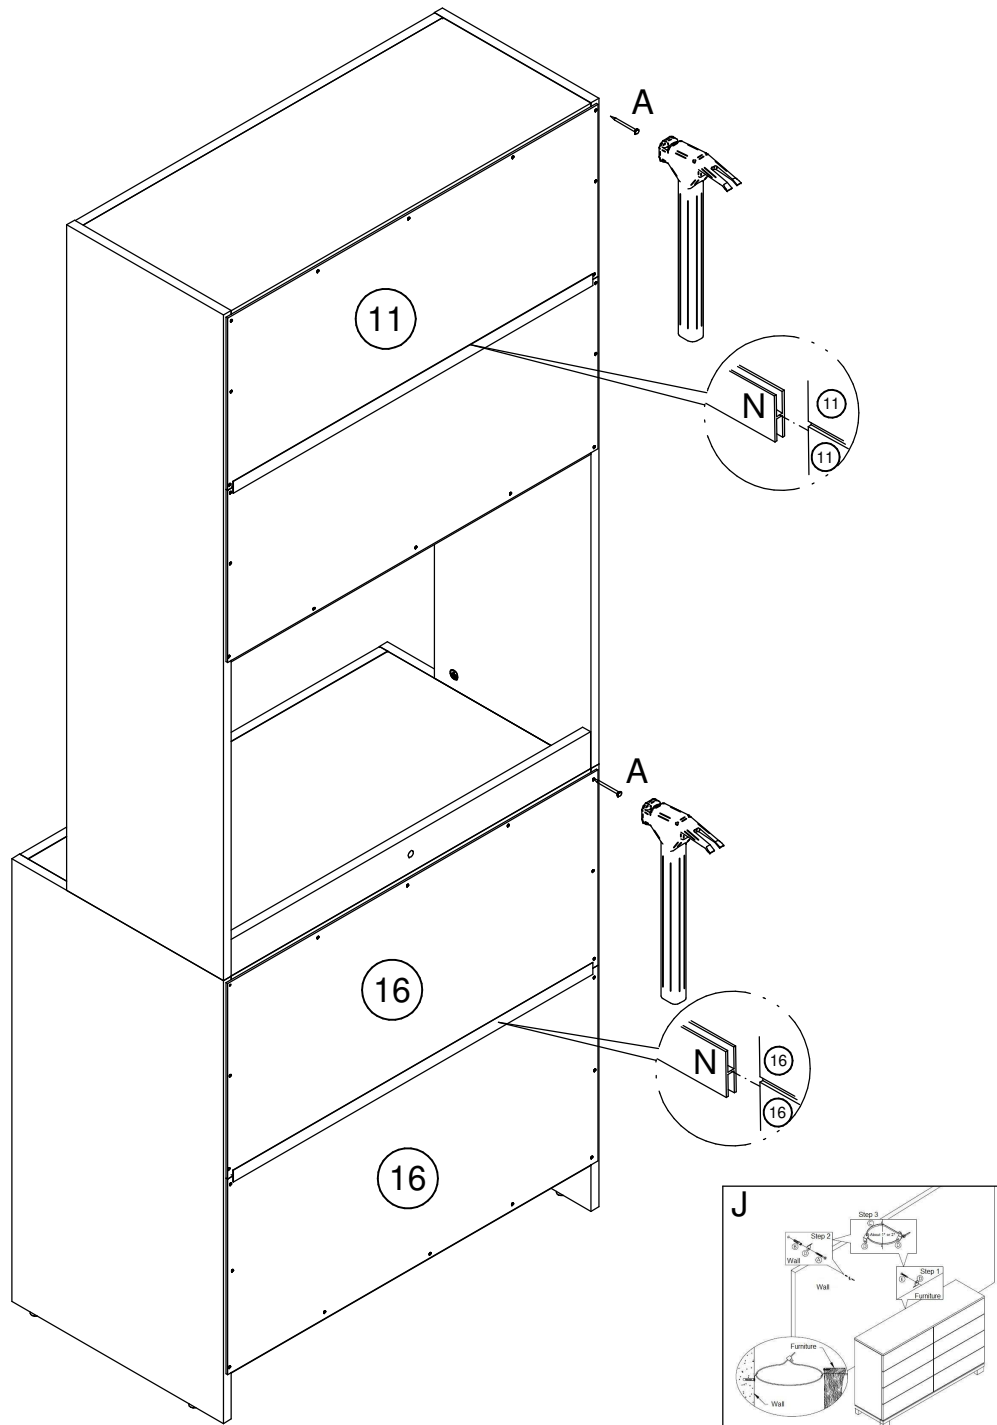

PART LIST

HARDWARE LIST

| | | | |
|--|---|---|---|
| A x 70  | B x 11  | C x 5  | D x 32  |
| E x 32  | F x 8  | G x 4  | H x 3  |
| I x 8  | J x 1  | K x 16  | L x 24  |
| M x 4  | N x 2 H  | O x 4  | |

Safety Strap
Guide Included

| | | | | | |
|---|-----------------|----|---|--------------|----|
| A | Star Screw | 01 | B | Star Piece | 01 |
| C | Strip | 01 | D | 100° Bracket | 02 |
| E | Furniture Screw | 01 | | | |