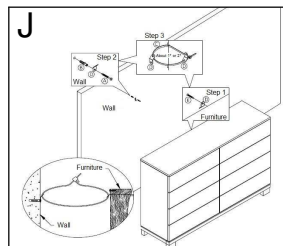

PART LIST

HARDWARE LIST

| | | | |
|--|---|---|---|
| A x 70  | B x 11  | C x 5  | D x 32  |
| E x 32  | F x 8  | G x 4  | H x 3  |
| I x 8  | J x 1  | K x 16  | L x 24  |
| M x 4  | N x 2 H  | O x 4  | |

Safety Strap
Guide Included

| | | | | | |
|---|-----------------|----|---|--------------|----|
| A | Star Screw | 01 | B | Star Piece | 01 |
| C | Strip | 01 | D | 100° Bracket | 02 |
| E | Furniture Screw | 01 | | | |