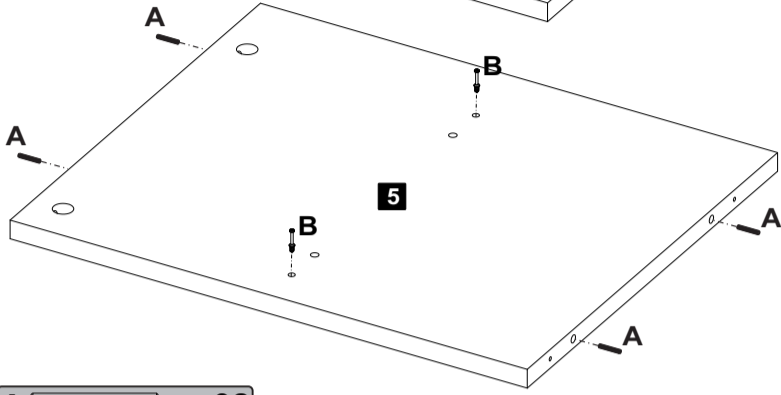

Description	Qty
1-Top (1200x350x15mm)	1
2-Base (1200x350x15mm)	1
3-Shelf (1167x346x15mm)	1
4-Left side (417x348x15mm)	1
5-Right side (417x348x15mm)	1
6-Partition (201x329x15mm)	1
7-Upper partition (201x329x15)	1
8-Front (1167x80x15mm)	1
9-Back (595x228x3mm)	1

1st Step

A Peg 04 **B** Minifix 05

2nd Step

A Peg 08

3rd Step

A Peg 08

B Minifix 04

4th Step