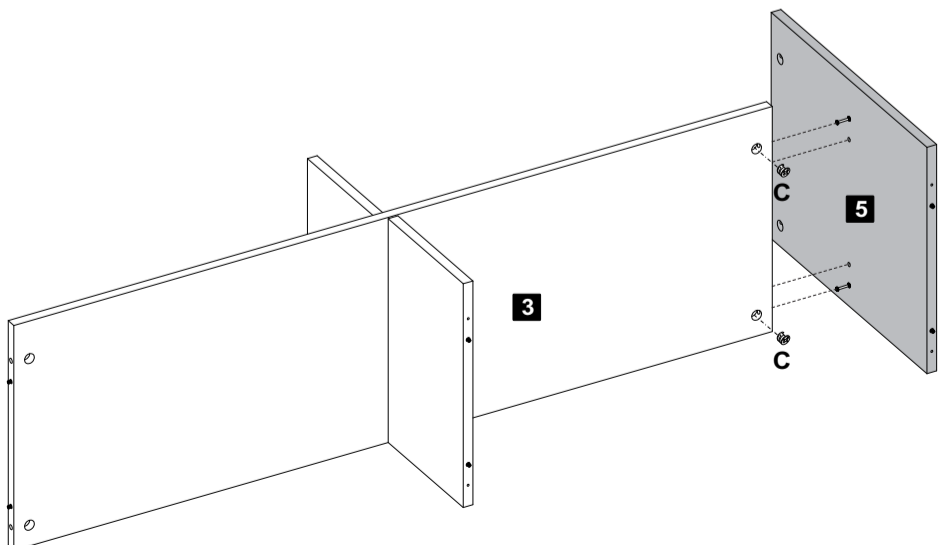

2nd Step

A Peg 08

3rd Step

A Peg 08

B Minifix 04

4th Step

C Minifix Cam 01 D Hole Cover 01 L Double Minifix 01

5th Step

C Minifix Cam 01 D Hole Cover 01

6th Step

C Minifix Cam 02

7th Step

C Minifix Cam 02