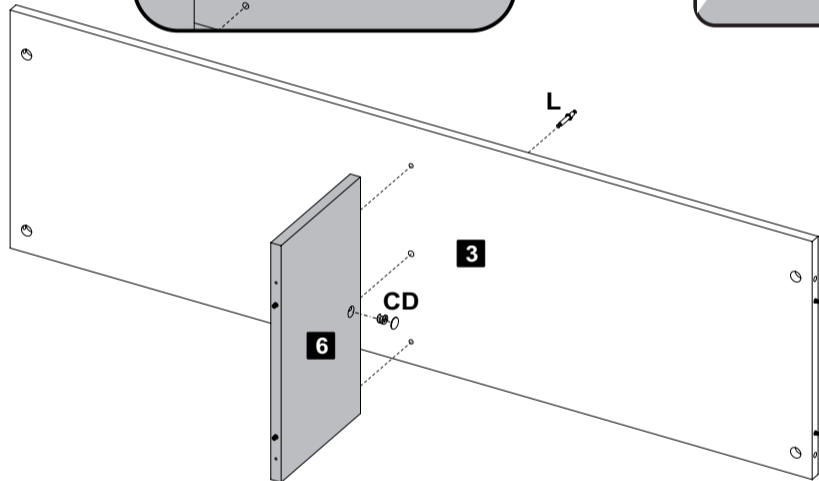

Description	Qty
1-Top (1200x350x15mm)	1
2-Base (1200x350x15mm)	1
3-Shelf (1167x346x15mm)	1
4-Left side (417x348x15mm)	1
5-Right side (417x348x15mm)	1
6-Partition (201x329x15mm)	1
7-Upper partition (201x329x15)	1
8-Front (1167x80x15mm)	1
9-Back (595x228x3mm)	1

1st Step

A Peg 04 **B** Minifix 05

2nd Step

A Peg 08

3rd Step

A Peg 08

B Minifix 04

4th Step