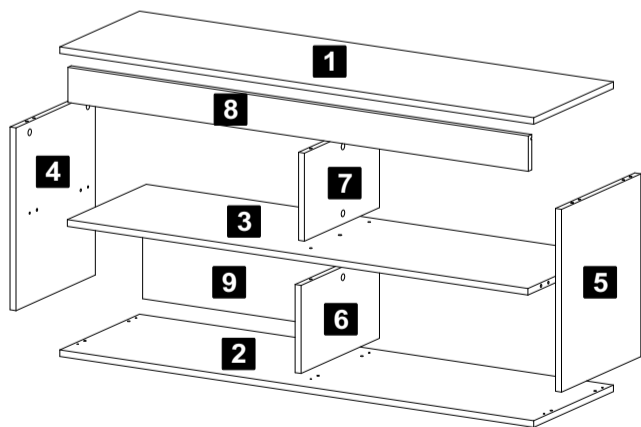

Description	Qty
1-Top (1200x350x15mm)	1
2-Base (1200x350x15mm)	1
3-Shelf (1167x346x15mm)	1
4-Left side (417x348x15mm)	1
5-Right side (417x348x15mm)	1
6-Partition (201x329x15mm)	1
7-Upper partition (201x329x15)	1
8-Front (1167x80x15mm)	1
9-Back (595x228x3mm)	1