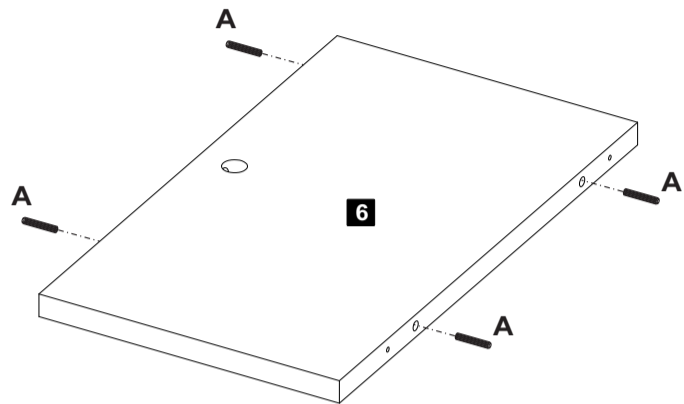

2nd Step

A Peg 08

3rd Step

A Peg 08

B Minifix 04

4th Step

C Minifix Cam 01 D Hole Cover 01 L Double Minifix 01

5th Step

C Minifix Cam 01 D Hole Cover 01

6th Step

C Minifix Cam 02

7th Step

C Minifix Cam 02