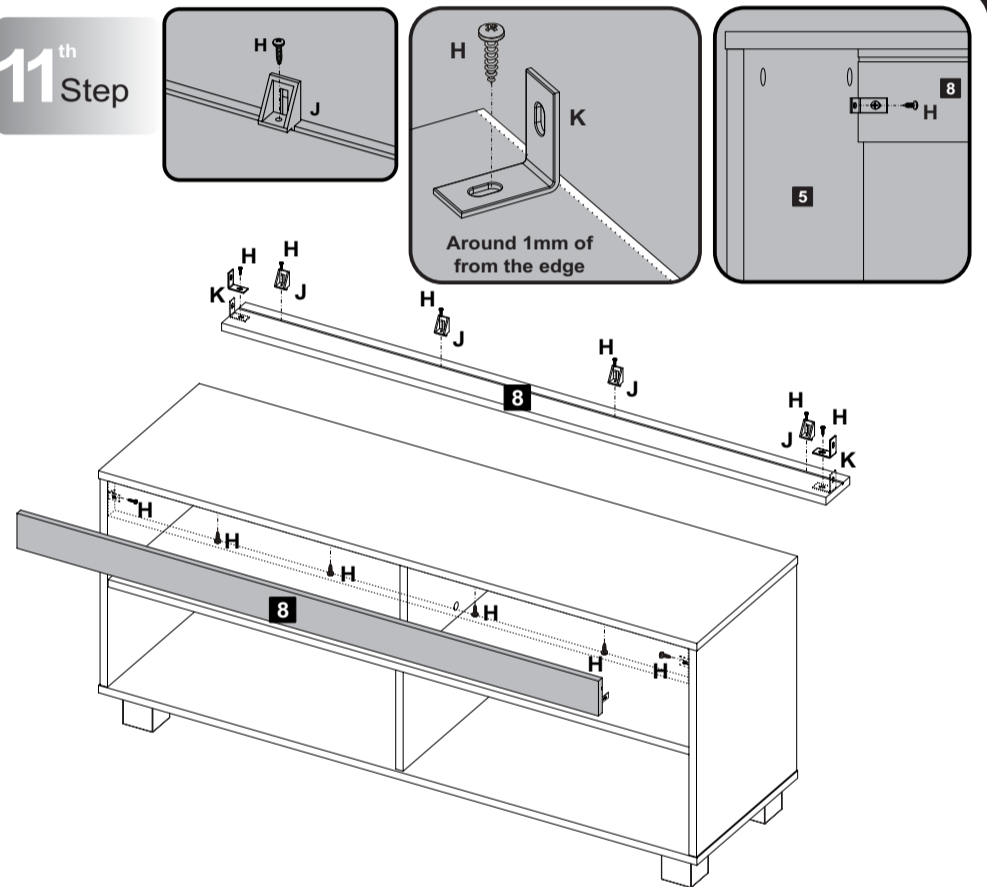

Description	Qty
1-Top (1200x350x15mm)	1
2-Base (1200x350x15mm)	1
3-Shelf (1167x346x15mm)	1
4-Left side (417x348x15mm)	1
5-Right side (417x348x15mm)	1
6-Partition (201x329x15mm)	1
7-Upper partition (201x329x15)	1
8-Front (1167x80x15mm)	1
9-Back (595x228x3mm)	1

E Ø3,5x40mm CP Screw 06

9th Step

F Ø4,0x30mm CP Screw 05 G Foot 05

10th Step

C Minifix Cam 05

11th Step

H Ø4,0x14mm CP Screw 12 J Angular Support 04 K Corner 02

12th Step