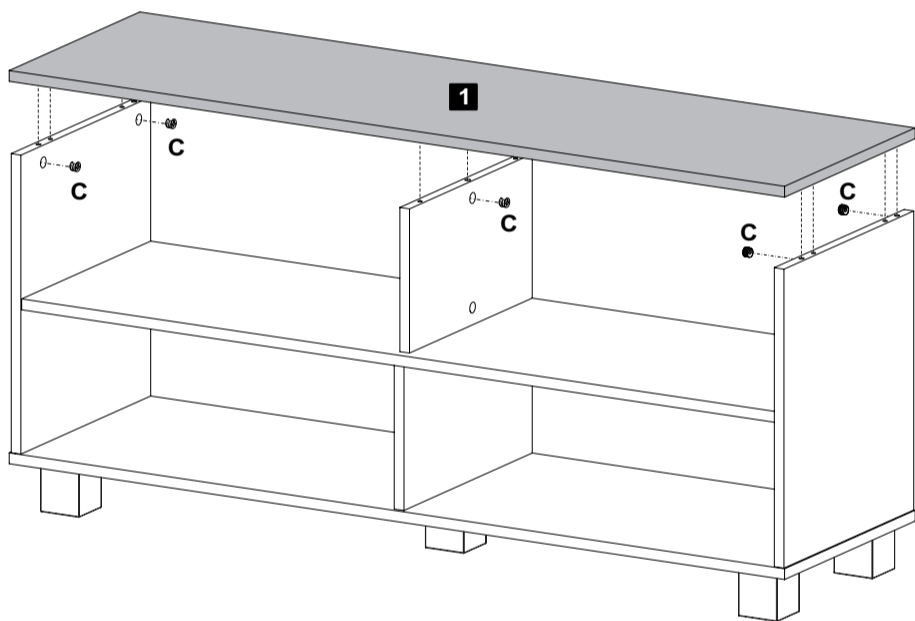

10th Step

C Minifix Cam 05