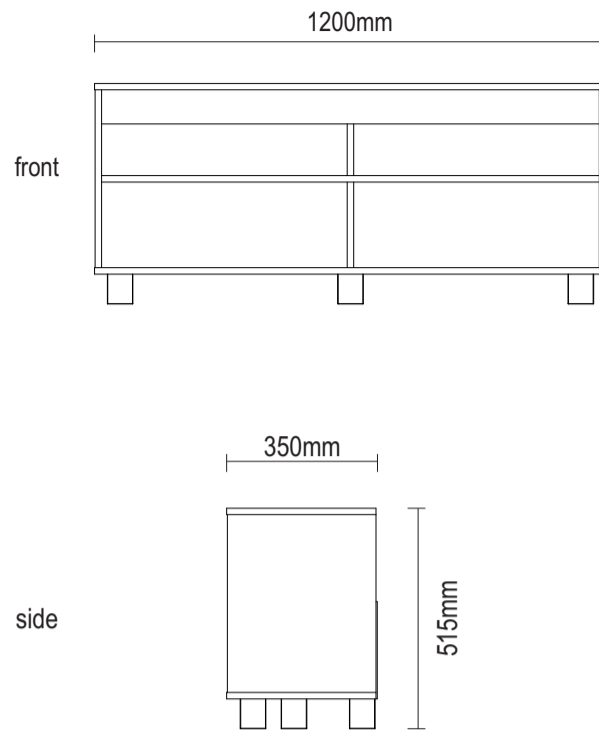

Kansas TV Stand

1.0 Version

Conservation and Cleaning

Do not expose the product to sunlight, high temperatures and humidity. Do not drag objects across the surface of the unit (TV, DVD, stereo, decorative objects ...). Keep it in a fresh dry place. For cleaning, use a dry and soft cloth. Do not use abrasive materials or alcohol.

Hardware List

A		Peg	20
B		Minifix	09
C		Minifix Cam	11
D		Hole Cover	02
E		Ø3,5x40mm CP Screw	06
F		Ø4,0x30mm CP Screw	05
G		Foot	05

H		Ø4,0x14mm CP Screw	12
J		Angular Support	04
K		1"x1" Corner	02
L		Double Minifix	01
M		8x8 Nail	14