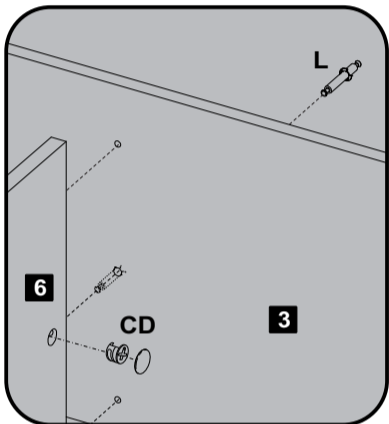

Description	Qty
1-Top (1200x350x15mm)	1
2-Base (1200x350x15mm)	1
3-Shelf (1167x346x15mm)	1
4-Left side (417x348x15mm)	1
5-Right side (417x348x15mm)	1
6-Partition (201x329x15mm)	1
7-Upper partition (201x329x15)	1
8-Front (1167x80x15mm)	1
9-Back (595x228x3mm)	1

1st Step

A Peg 04 **B** Minifix 05

2nd Step

A Peg 08

3rd Step

A Peg 08

B Minifix 04

4th Step

C Minifix Cam 01 D Hole Cover 01 L Double Minifix 01

5th Step

C Minifix Cam 01 D Hole Cover 01

6th Step

C Minifix Cam 02

7th Step

C Minifix Cam 02

8th Step