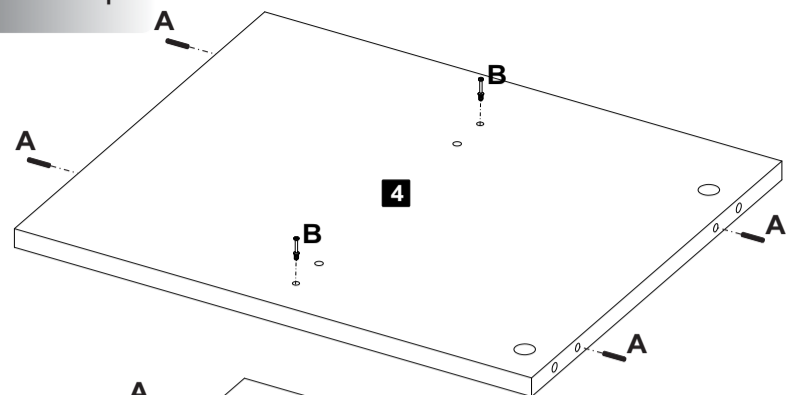

Description	Qty
1-Top (1200x350x15mm)	1
2-Base (1200x350x15mm)	1
3-Shelf (1167x346x15mm)	1
4-Left side (417x348x15mm)	1
5-Right side (417x348x15mm)	1
6-Partition (201x329x15mm)	1
7-Upper partition (201x329x15)	1
8-Front (1167x80x15mm)	1
9-Back (595x228x3mm)	1

1st Step

A Peg 04 **B** Minifix 05

2nd Step

A Peg 08

3rd Step

A Peg 08

B Minifix 04

4th Step