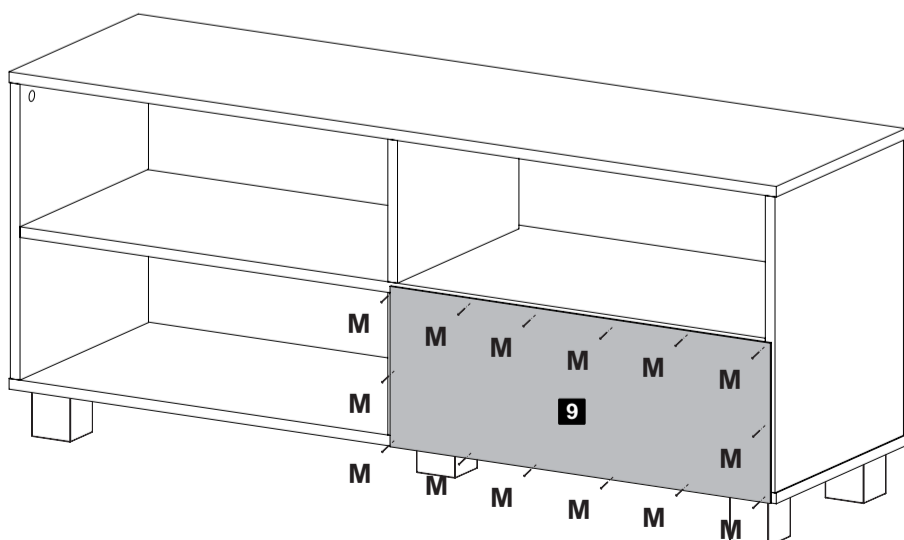

Description	Qty
1-Top (1200x350x15mm)	1
2-Base (1200x350x15mm)	1
3-Shelf (1167x346x15mm)	1
4-Left side (417x348x15mm)	1
5-Right side (417x348x15mm)	1
6-Partition (201x329x15mm)	1
7-Upper partition (201x329x15)	1
8-Front (1167x80x15mm)	1
9-Back (595x228x3mm)	1

E Ø3,5x40mm CP Screw 06

9th Step

F Ø4,0x30mm CP Screw 05 G Foot 05

10th Step

C Minifix Cam 05

11th Step

H Ø4,0x14mm CP Screw 12 J Angular Support 04 K Corner 02

12th Step