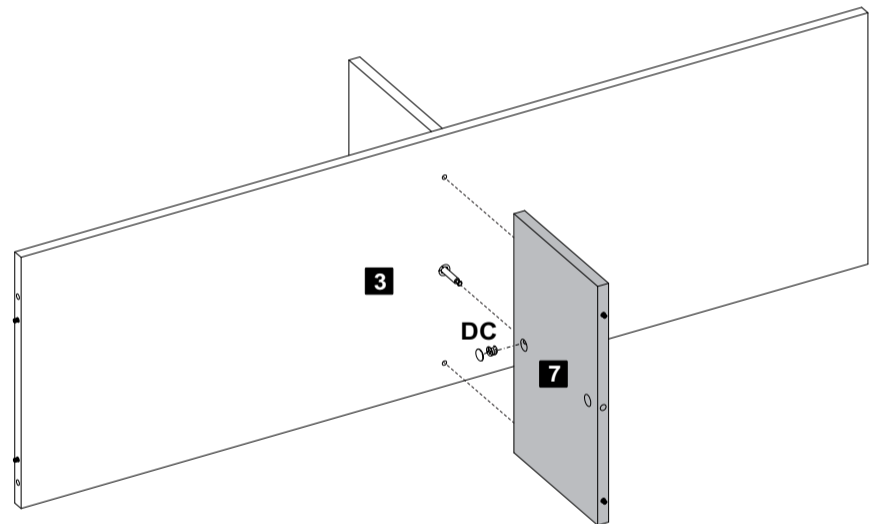

C Minifix Cam 01 D Hole Cover 01

6th Step