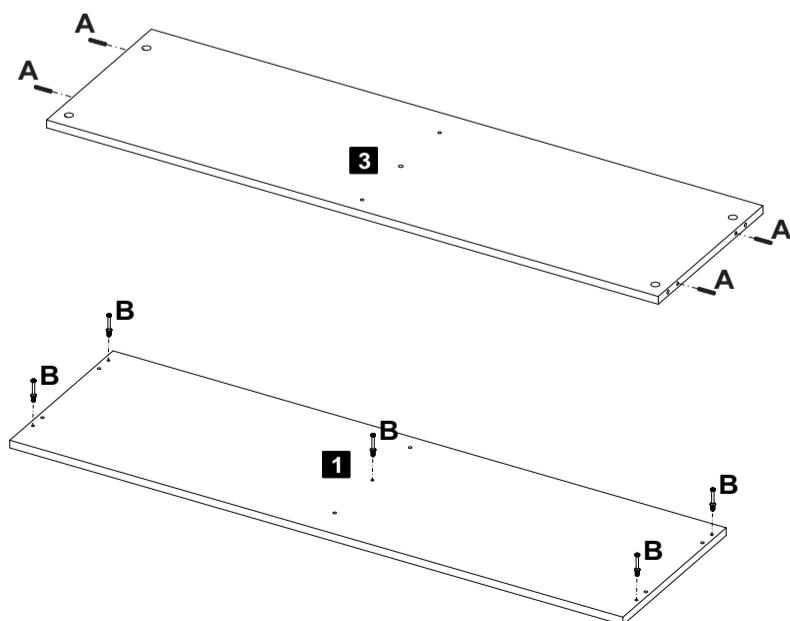

Assembly tools are not provided.

www.artely.com.br

Kansas TV Stand

1.0 Version

Conservation and Cleaning

Do not expose the product to sunlight, high temperatures and humidity. Do not drag objects across the surface of the unit (TV, DVD, stereo, decorative objects ...). Keep it in a fresh dry place. For cleaning, use a dry and soft cloth. Do not use abrasive materials or alcohol.

Hardware List

A		Peg	20
B		Minifix	09
C		Minifix Cam	11
D		Hole Cover	02
E		Ø3,5x40mm CP Screw	06
F		Ø4,0x30mm CP Screw	05
G		Foot	05

H		Ø4,0x14mm CP Screw	12
J		Angular Support	04
K		1"x1" Corner	02
L		Double Minifix	01
M		8x8 Nail	14

Description	Qty
1-Top (1200x350x15mm)	1
2-Base (1200x350x15mm)	1
3-Shelf (1167x346x15mm)	1
4-Left side (417x348x15mm)	1
5-Right side (417x348x15mm)	1
6-Partition (201x329x15mm)	1
7-Upper partition (201x329x15)	1
8-Front (1167x80x15mm)	1
9-Back (595x228x3mm)	1

1st Step

A Peg 04 **B** Minifix 05