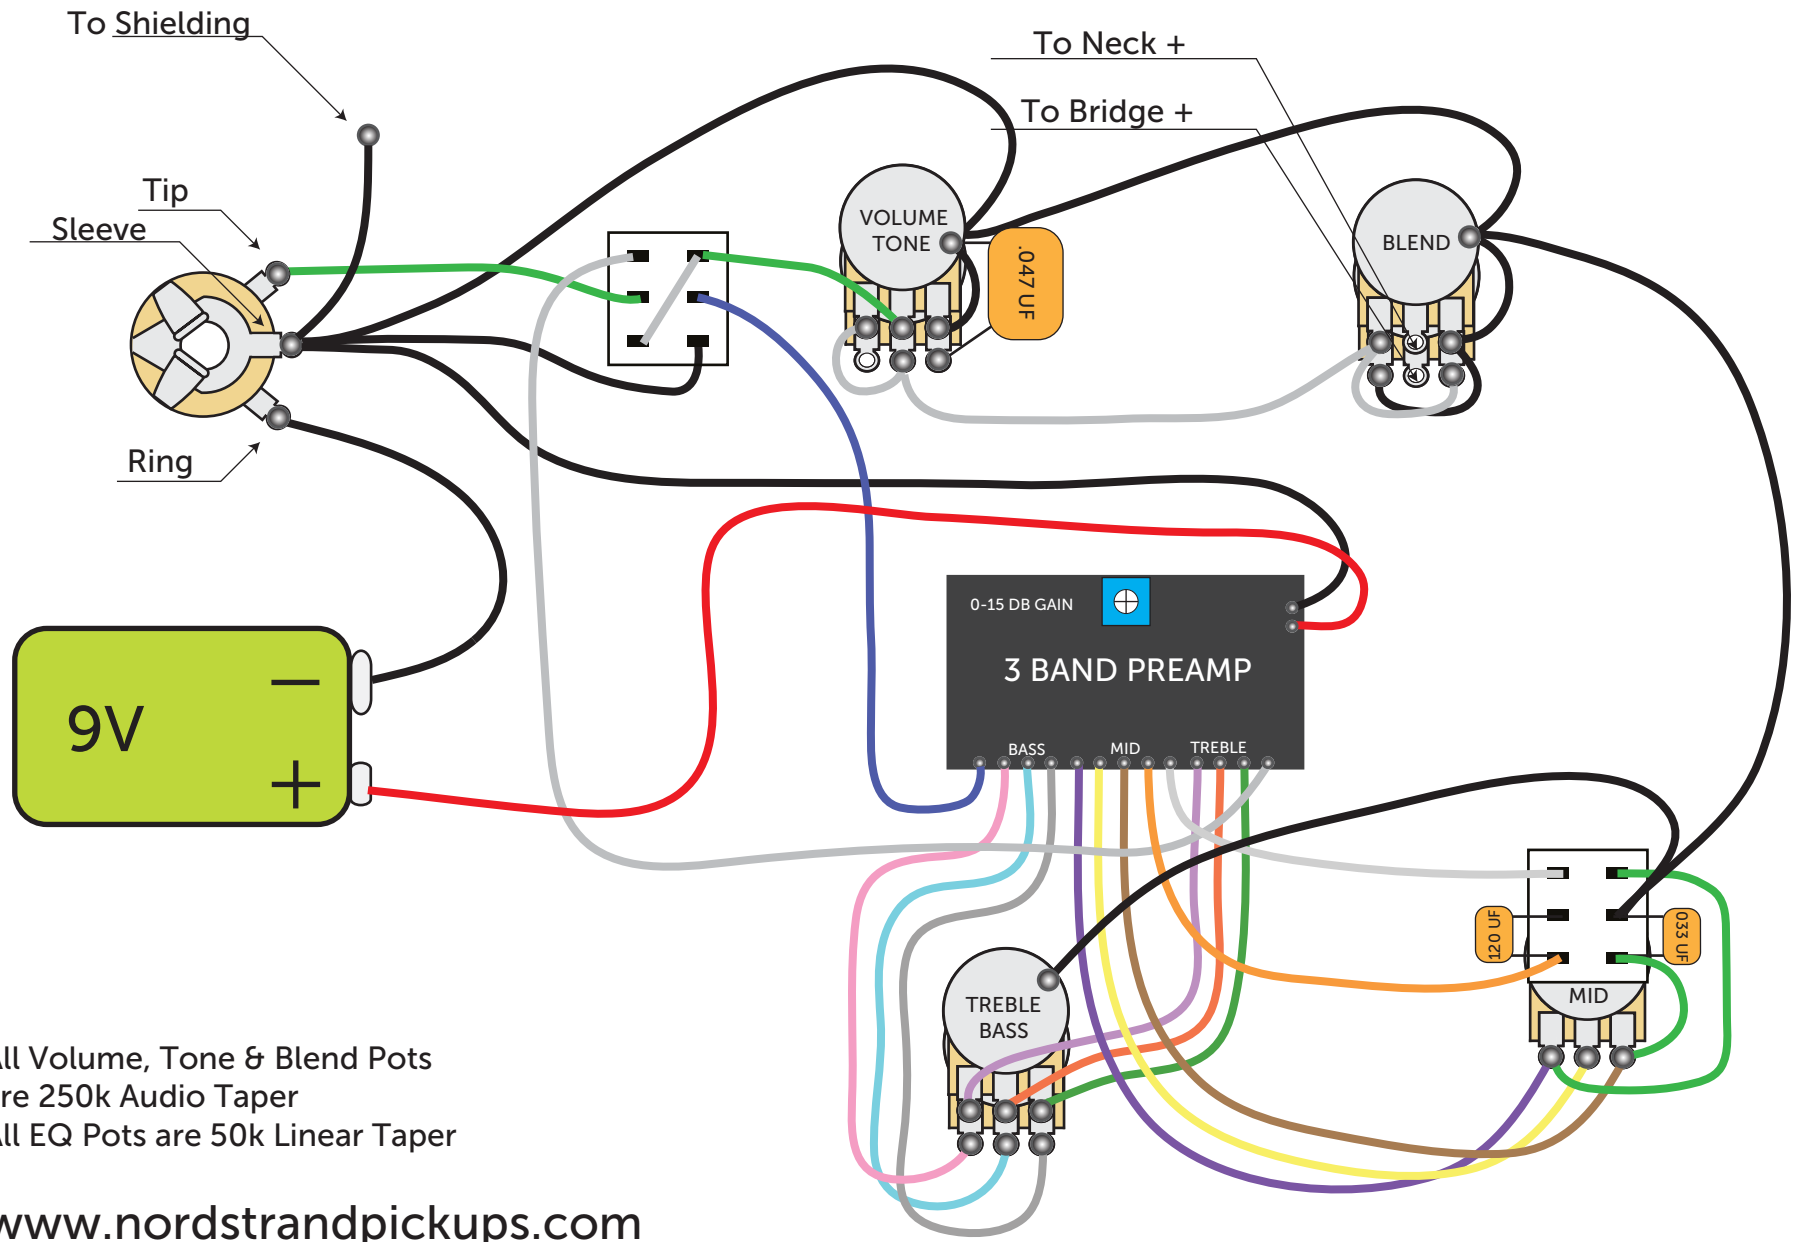

3B-4b Active/Passive

All Volume, Tone & Blend Pots
are 250k Audio Taper
All EQ Pots are 50k Linear Taper