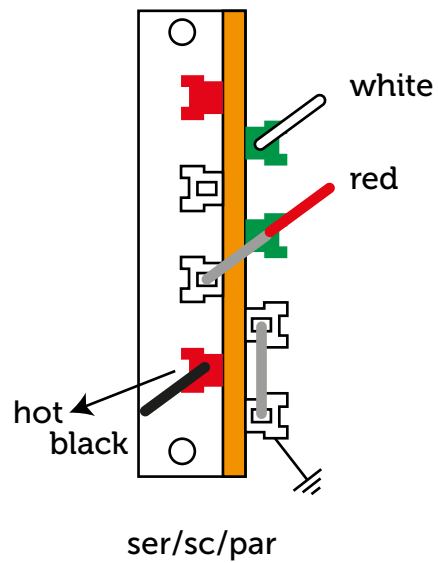

Series/Single Coil/Parallel

3-Way Blade Switch

green
+
sheild } to ground