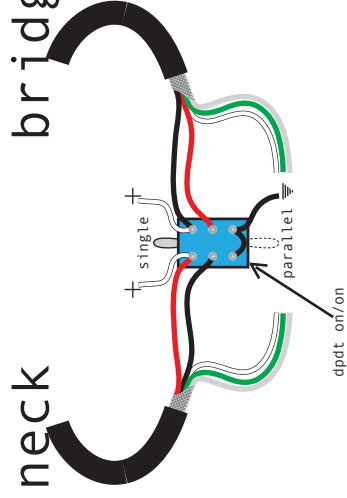

nordstrand pickups

dual blade pickup

neck

These pickups are intended to be wired in parallel. This mode will give a wide rich modern tone. They are also designed to be split to the outside coils, which will provide a very good representation of a 70's J bass.

neck

bridge

www.nordstrandpickups.com

nordstrand pickups

dual blade pickup

neck

These pickups are intended to be wired in parallel. This mode will give a wide rich modern tone. They are also designed to be split to the outside coils, which will provide a very good representation of a 70's J bass.

neck

bridge

www.nordstrandpickups.com