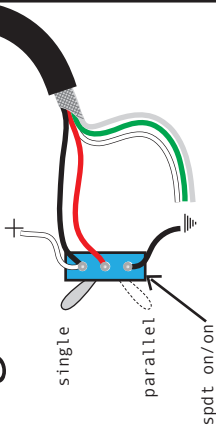

nordstrand pickups

dual blade pickup

neck

These pickups are intended to be wired in parallel. This mode will give a wide rich modern tone. They are also designed to be split to the outside coils, which will provide a very good representation of a 70's J bass.

neck

bridge

www.nordstrandpickups.com

nordstrand pickups

dual blade pickup

neck

These pickups are intended to be wired in parallel. This mode will give a wide rich modern tone. They are also designed to be split to the outside coils, which will provide a very good representation of a 70's J bass.