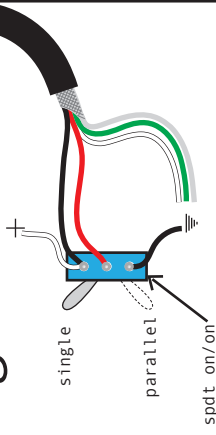

nordstrand pickups

dual blade pickup

neck

These pickups are intended to be wired in parallel. This mode will give a wide rich modern tone. They are also designed to be split to the outside coils, which will provide a very good representation of a 70's J bass.

neck

bridge

www.nordstrandpickups.com

nordstrand pickups

dual blade pickup

neck

These pickups are intended to be wired in parallel. This mode will give a wide rich modern tone. They are also designed to be split to the outside coils, which will provide a very good representation of a 70's J bass.

neck

bridge

www.nordstrandpickups.com