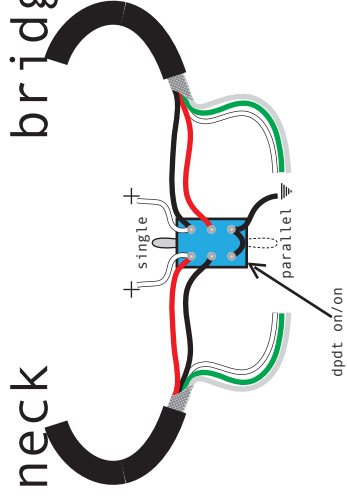

nordstrand pickups

dual blade pickup

neck

These pickups are intended to be wired in parallel. This mode will give a wide rich modern tone. They are also designed to be split to the outside coils, which will provide a very good representation of a 70's J bass.

neck

bridge

www.nordstrandpickups.com

nordstrand pickups

dual blade pickup

neck

These pickups are intended to be wired in parallel. This mode will give a wide rich modern tone. They are also designed to be split to the outside coils, which will provide a very good representation of a 70's J bass.