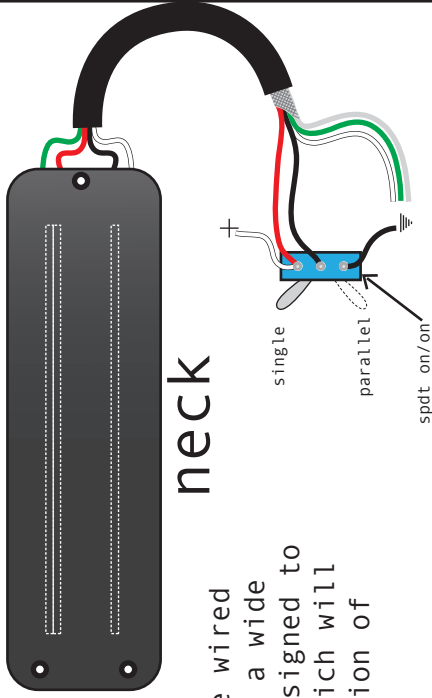

nordstrand pickups

dual blade pickup

neck

These pickups are intended to be wired in parallel. This mode will give a wide rich modern tone. They are also designed to be split to the outside coils, which will provide a very good representation of a 70's J bass.

neck

bridge

www.nordstrandpickups.com

nordstrand pickups

dual blade pickup

neck

These pickups are intended to be wired in parallel. This mode will give a wide rich modern tone. They are also designed to be split to the outside coils, which will provide a very good representation of a 70's J bass.