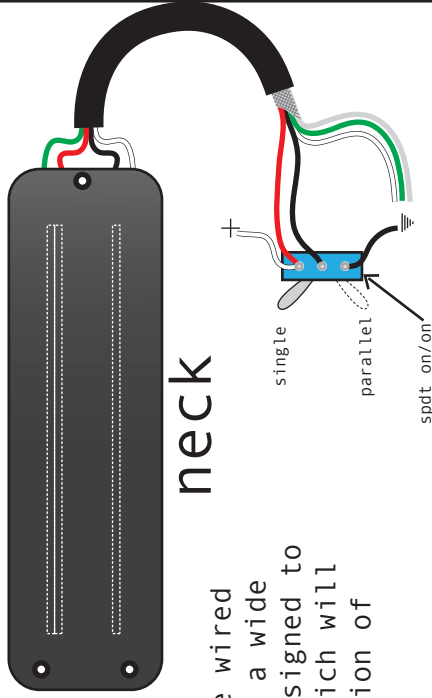

nordstrand pickups

dual blade pickup

neck

These pickups are intended to be wired in parallel. This mode will give a wide rich modern tone. They are also designed to be split to the outside coils, which will provide a very good representation of a 70's J bass.

neck

bridge

www.nordstrandpickups.com

nordstrand pickups

dual blade pickup

neck

These pickups are intended to be wired in parallel. This mode will give a wide rich modern tone. They are also designed to be split to the outside coils, which will provide a very good representation of a 70's J bass.