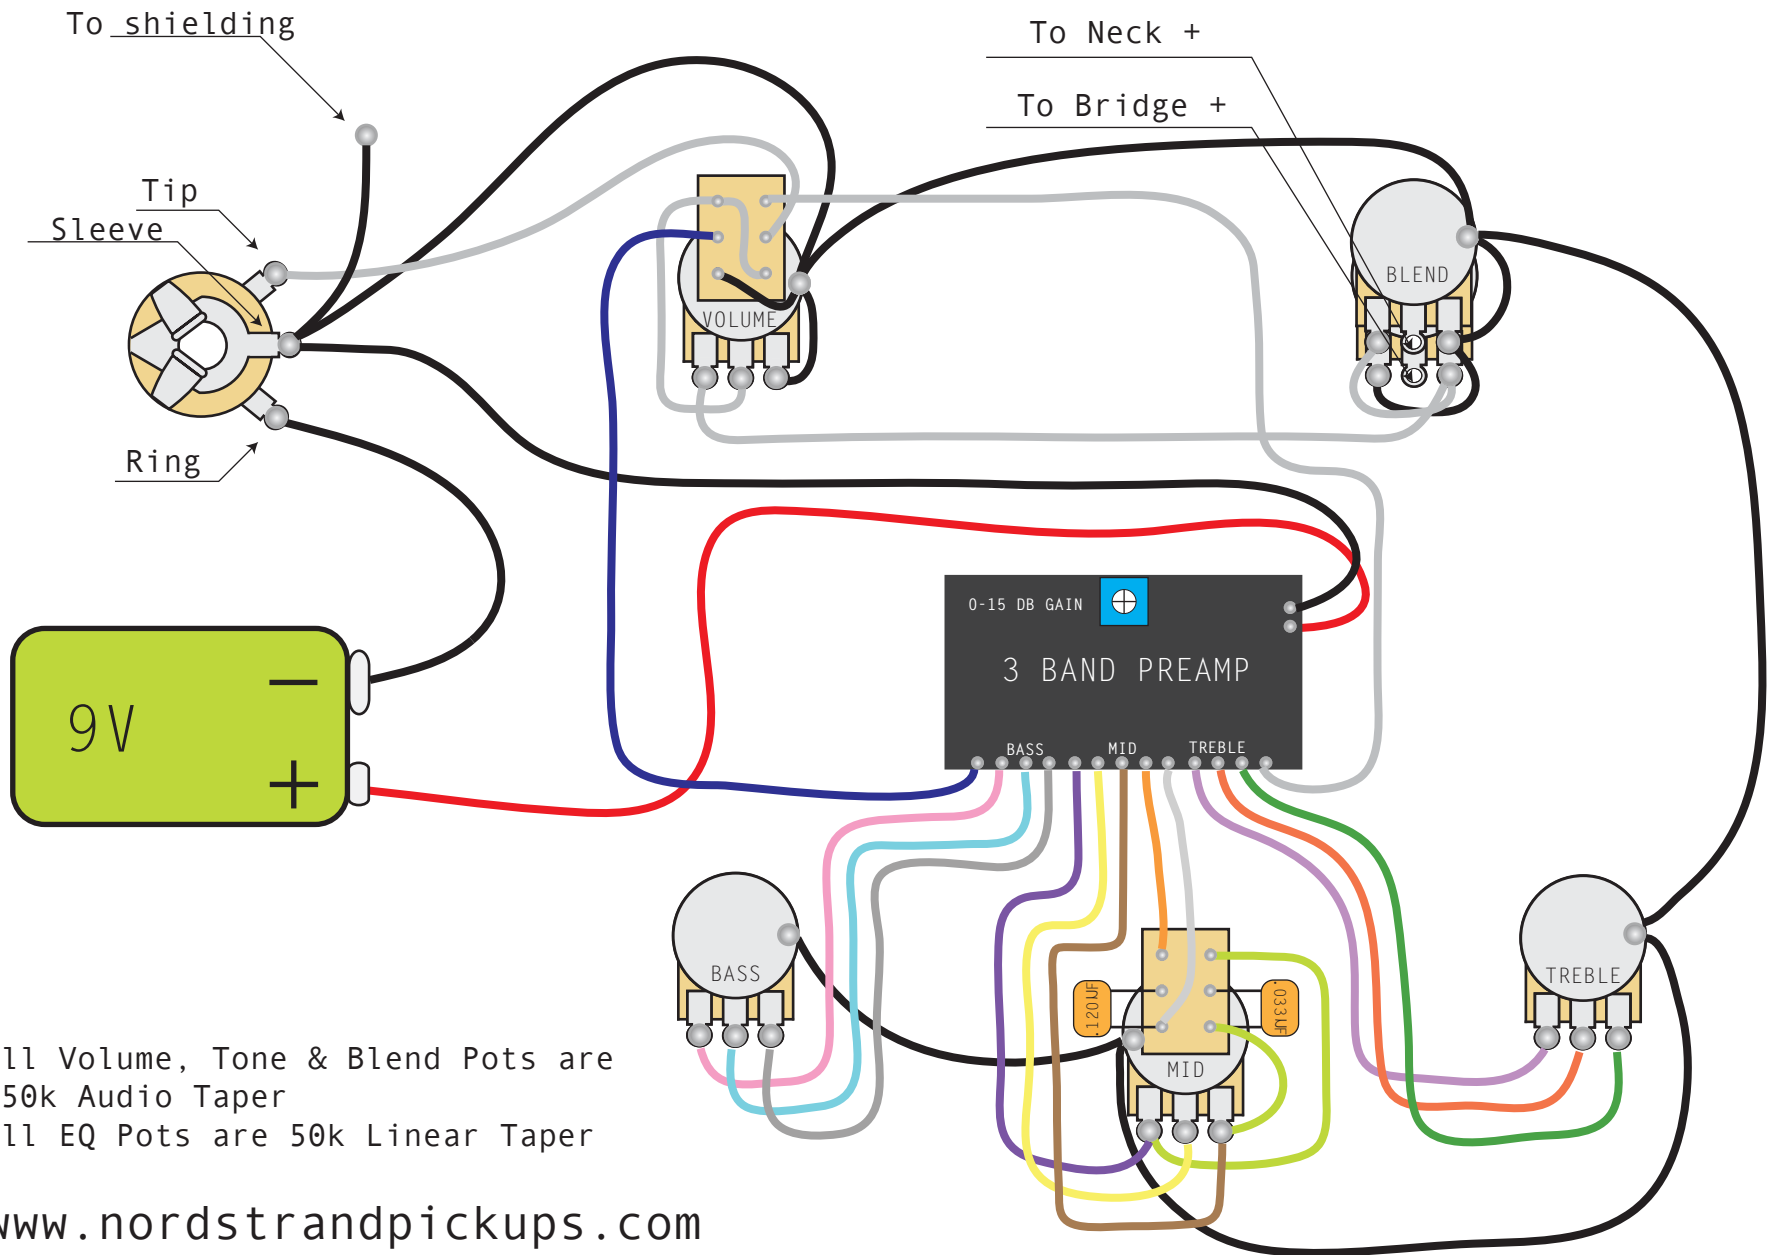

nordstrand pickups

3B-5a

All Volume, Tone & Blend Pots are
250k Audio Taper
All EQ Pots are 50k Linear Taper

www.nordstrandpickups.com