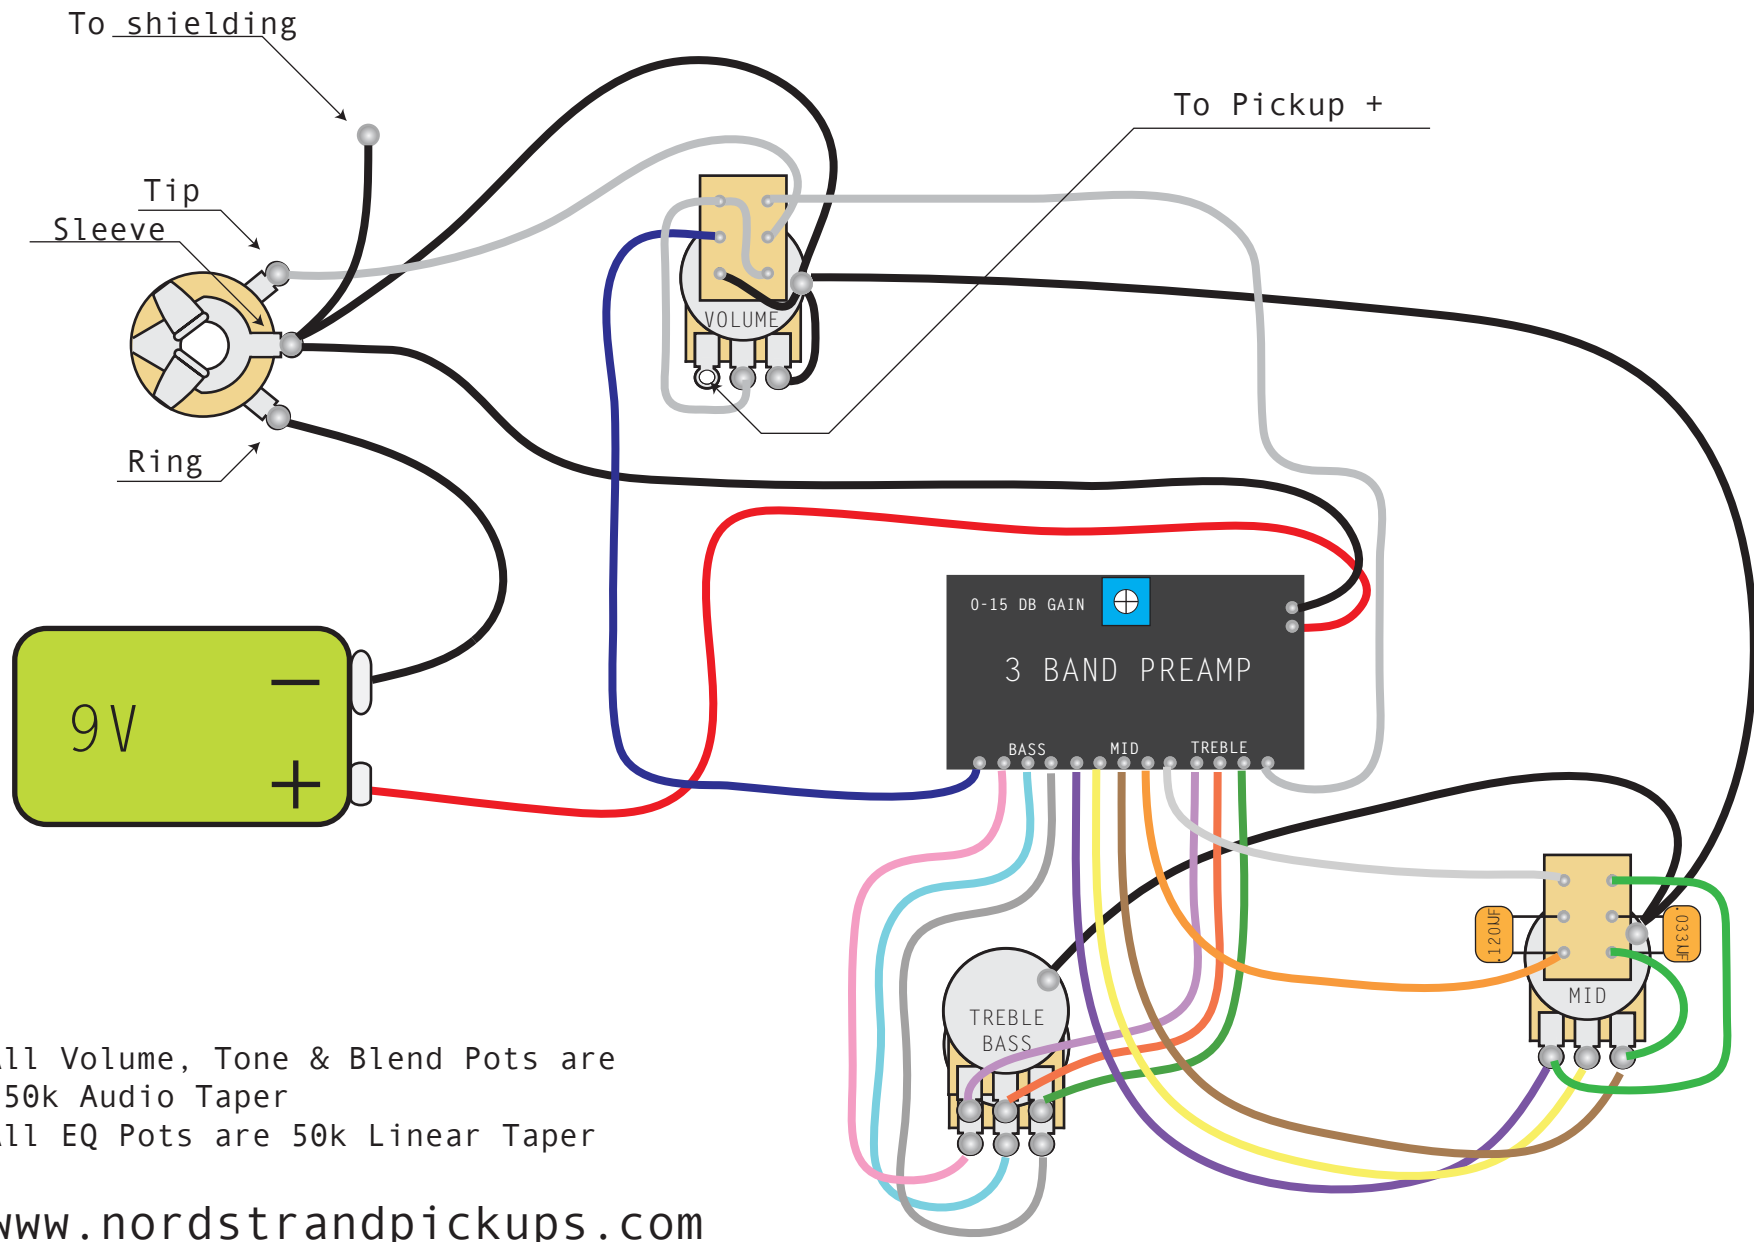

nordstrand pickups

3B-3

All Volume, Tone & Blend Pots are
250k Audio Taper
All EQ Pots are 50k Linear Taper

www.nordstrandpickups.com