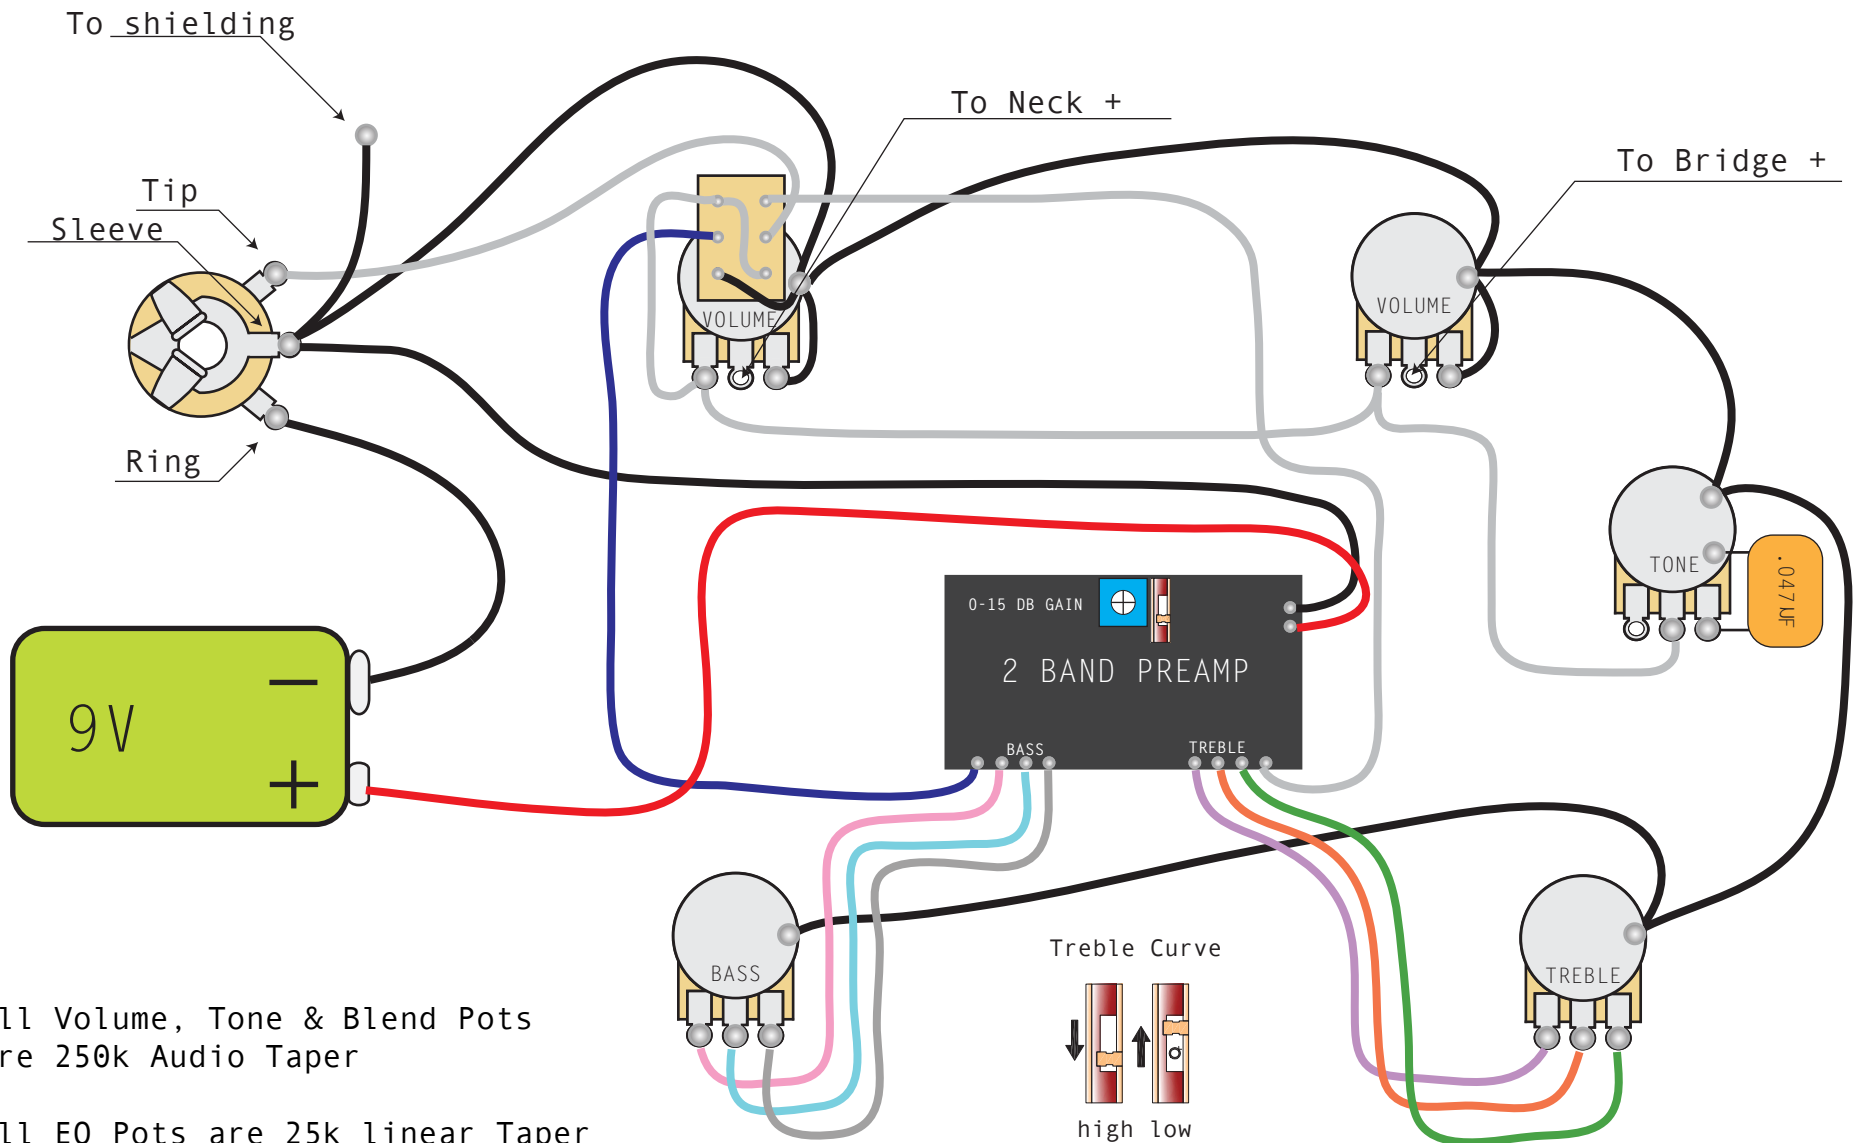

nordstrand pickups

2B+ master

All Volume, Tone & Blend Pots are 250k Audio Taper

All EQ Pots are 25k linear Taper

www.nordstrandaudio.com