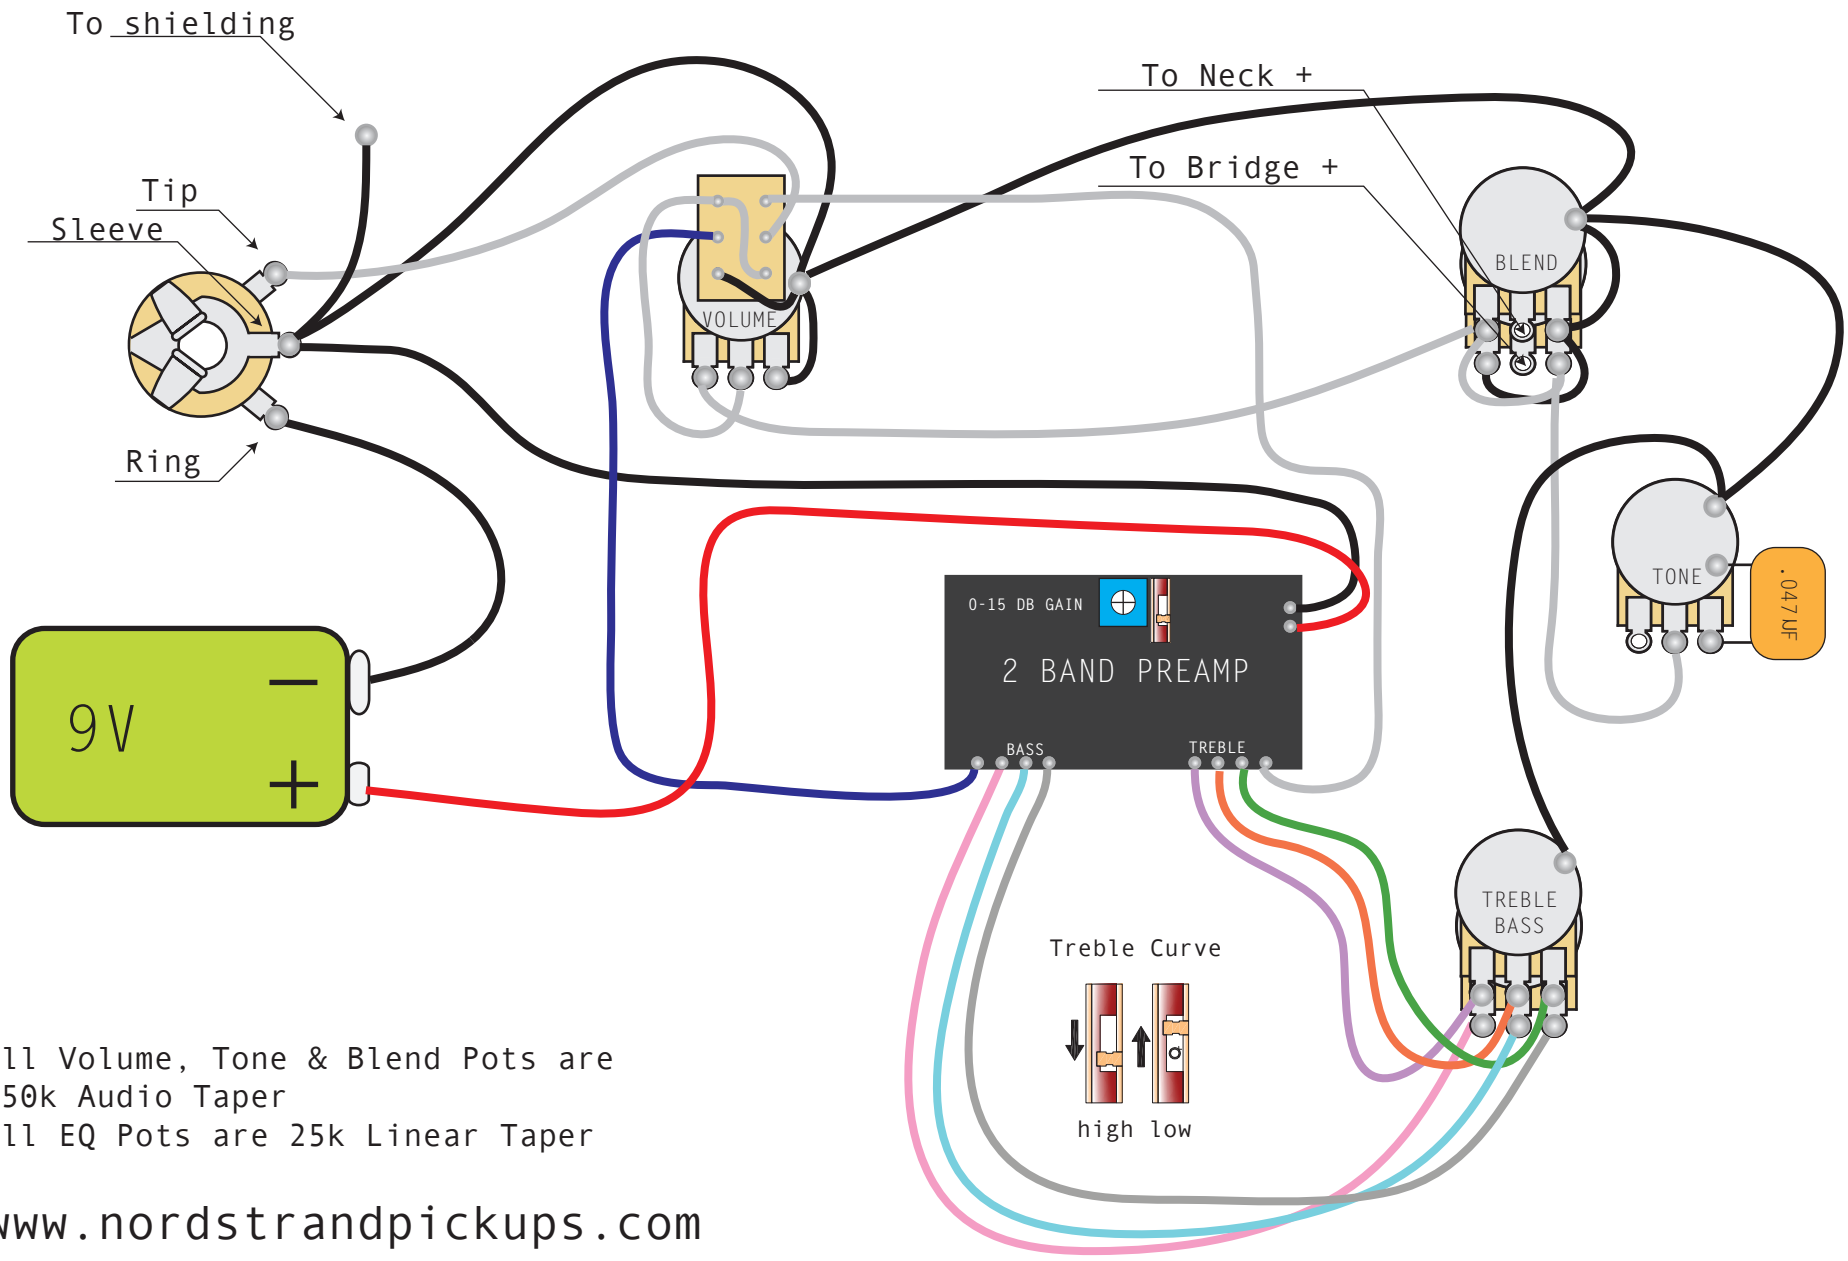

nordstrand pickups

2B+4c

All Volume, Tone & Blend Pots are
250k Audio Taper
All EQ Pots are 25k Linear Taper

www.nordstrandpickups.com