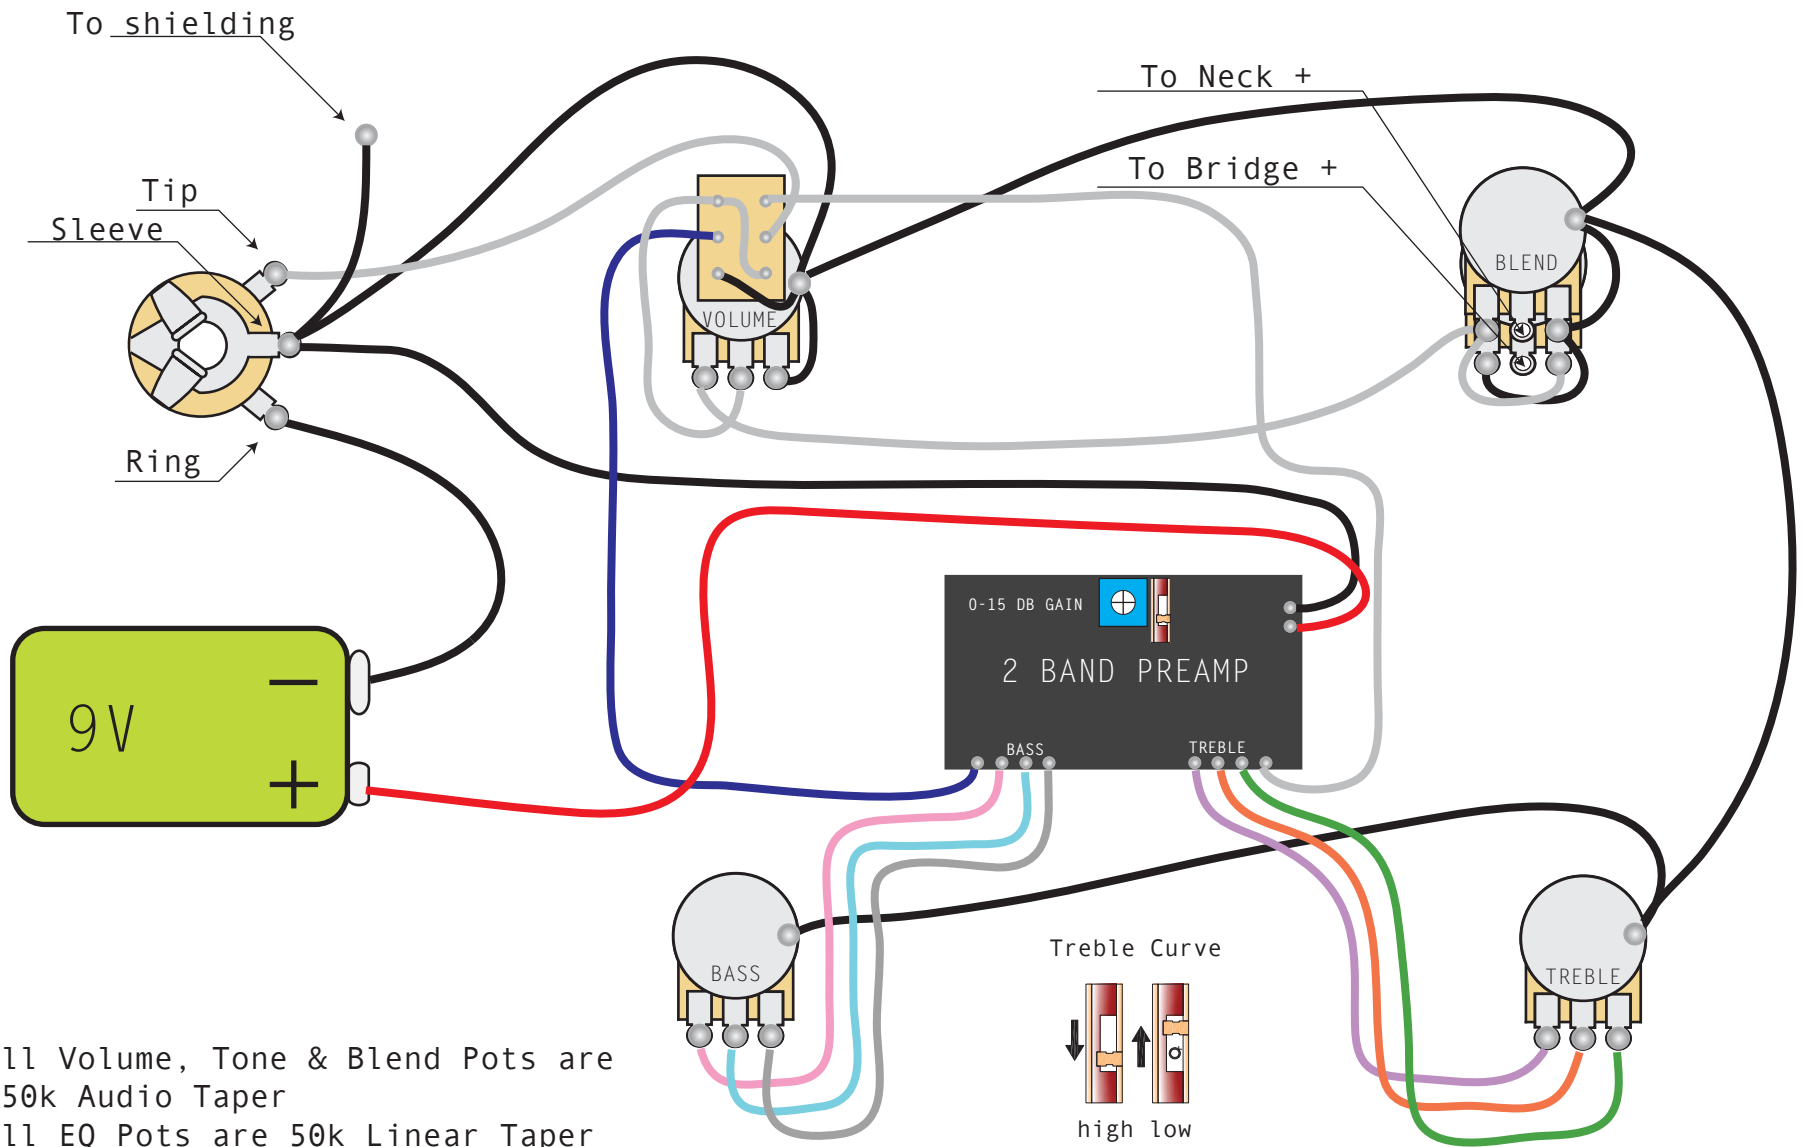

nordstrand pickups

2B-4b

All Volume, Tone & Blend Pots are
250k Audio Taper
All EQ Pots are 50k Linear Taper

www.nordstrandpickups.com