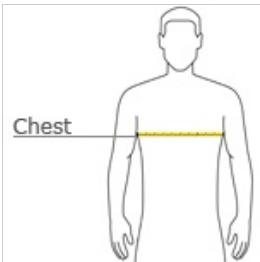

CARE INSTRUCTIONS

Machine wash cold, inside out with like colors. Only non-chlorine bleach when needed. Tumble dry medium, medium/hot iron. Do not iron decoration.

front

back

HOW TO MEASURE

CHEST WIDTH

Measure under the arm and around the fullest part of the chest with arms down, keeping tape horizontal.

SIZE CHART

	S	M	L	XL	2XL	3XL	4XL
Chest	35-37	38-40	41-43	44-46	47-49	50-53	54-57

COLOR INFORMATION

 Aquatic Blue PMS 2389C	 Ash* PMS COOL GREY 3 C	 Athletic Heather* PMS COOL GREY	 Athletic Maroon PMS 209C	 Bright Aqua PMS 321C	 Candy Pink PMS 189C	 Cardinal PMS 7638C	 Carolina Blue PMS 7682C	 Charcoal PMS COOL GRAY 11C	 Clover Green PMS 347C	 Coyote Brown
 Dark Chocolate Brown PMS 412C	 Dark Green PMS 560C	 Dark Heather Grey* PMS 7540 C	 Gold PMS 137C	 Graphite Heather	 Heather Athletic Maroon* PMS 7644 C	 Heather Dark Chocolate Brown* C	 Heather Navy* PMS 2379 C	 Heather Purple* PMS 7672C	 Heather Red* PMS 703 C	 Heather Royal* PMS 7683 C
 Heather Sangria* PMS 2046 C	 Jet Black PMS NTR BLACK C	 Kelly PMS 340C	 Light Blue PMS 278C	 Lime PMS 367C	 Medium Grey PMS 2332C	 Natural PMS 9185C	 Navy PMS 2380C	 Neon Blue* PMS 801 C	 Neon Green* PMS 902C	 Neon Orange* PMS 811 C