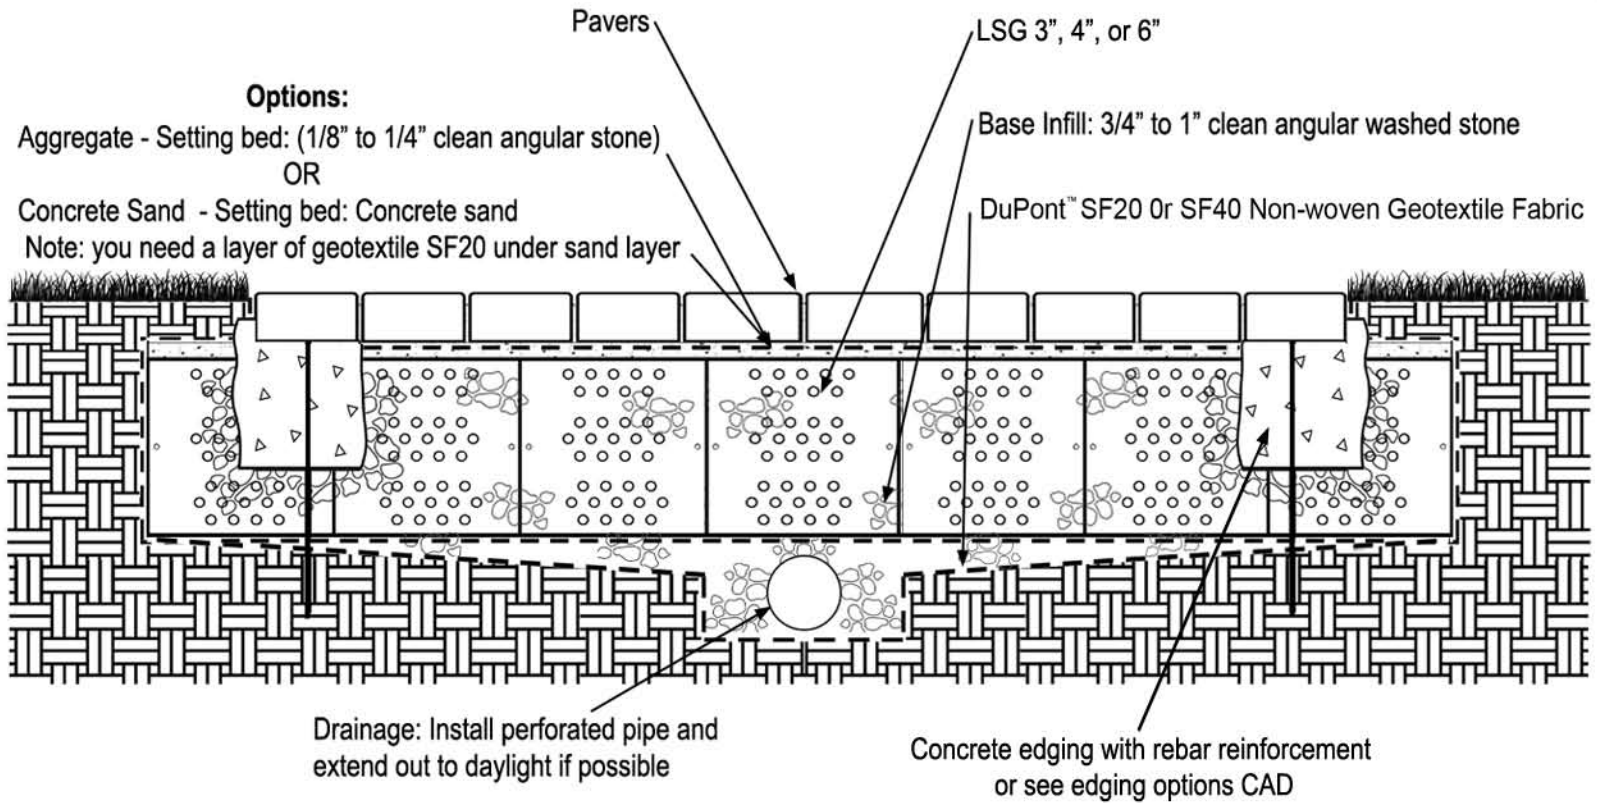

Proper Drainage with LSG series (Load Support Grid)

809 Barkwood Ct., Suite M
 Linthicum Heights, MD 21090
 Phone: 410.721.4844
 Fax: 410.721.3844
 Email: info@celltekdirect.com
www.celltekdirect.com