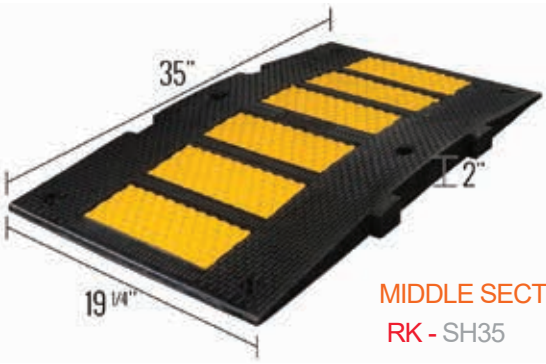

RK Modular Speed Hump