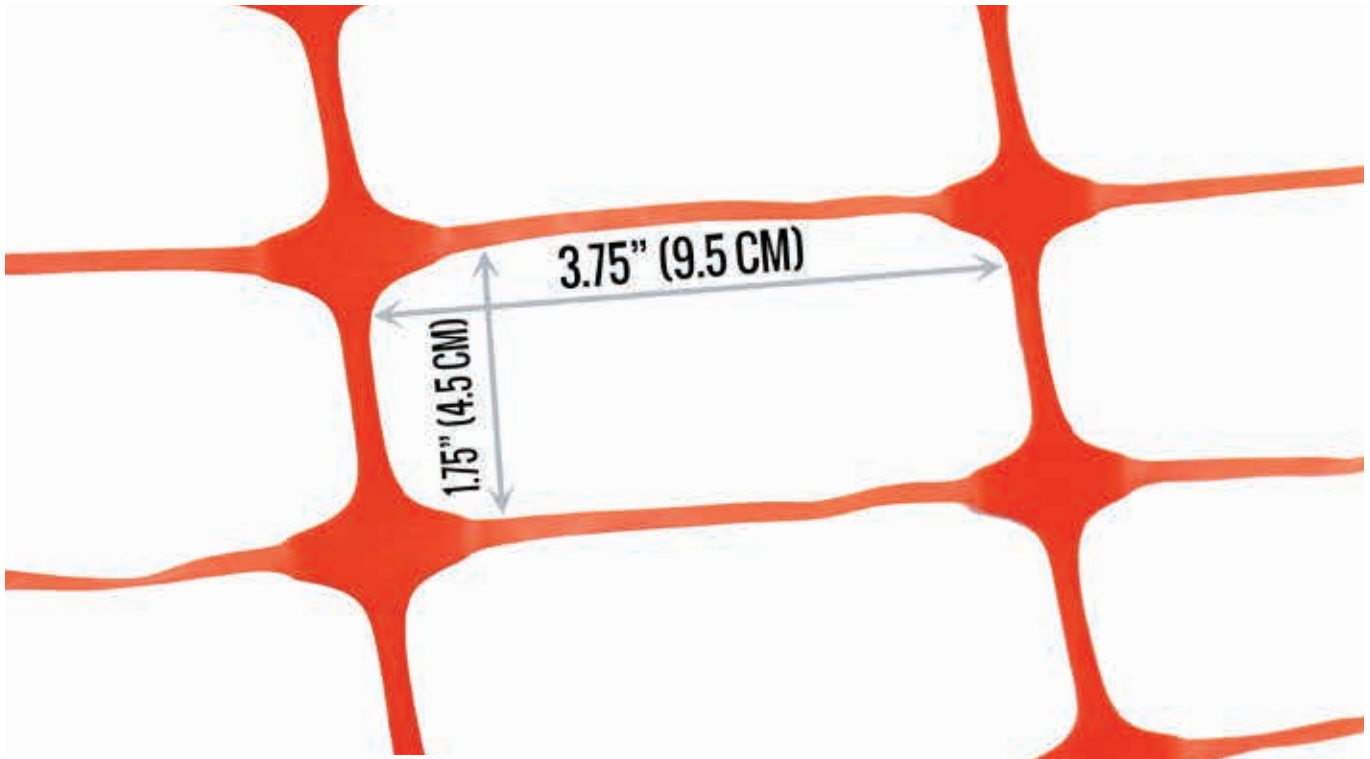

Heavy Duty Fire Retardant Vertical Safety Netting, High Visibility Orange and White

Safety Barrier Fence Finished Edge Orange 4 ft. x 100 ft.

- UV inhibited and resistant to temperature changes
- Fire retardant
- Knitted polyethylene threads with reinforced border
- Demolition protection
- Meets NYC Local Law 61 and OSHA specs
- Control pedestrian and vehicle traffic around hazards.
- Use on construction sites, parking lots or warehouses.
- Easy installation and removal with T-posts or wooden stakes
- Bright and vibrant orange warning color