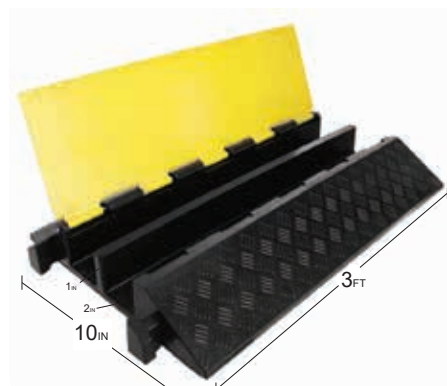

RK-WCR002

RK Modular Speed Hump

MIDDLE SECTION
RK - SH35

END SECTIONS
RK - SH35 - END

RK - HP2

RK 2 Channels Big Hole Cable Cover

RK 2 Channels Cable Protector
66,000 lbs Capacity

RK - CP2