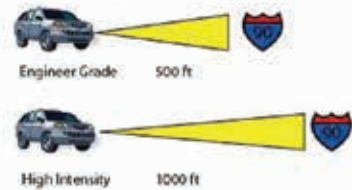

STSL18R
18" Size