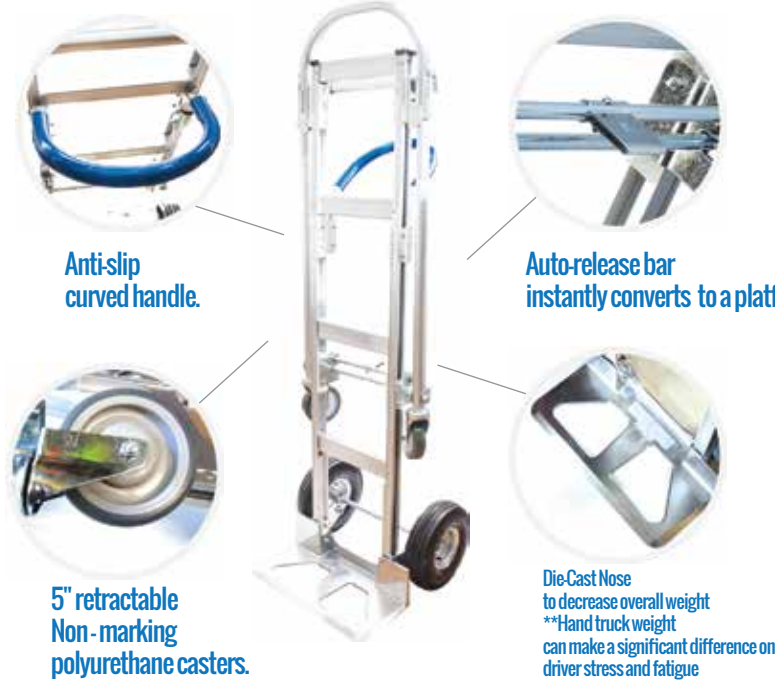

Anti-slip curved handle.

Auto-release bar instantly converts to a platform truck

5" retractable Non-marking polyurethane casters.

Die-Cast Nose to decrease overall weight
**Hand truck weight can make a significant difference on driver stress and fatigue