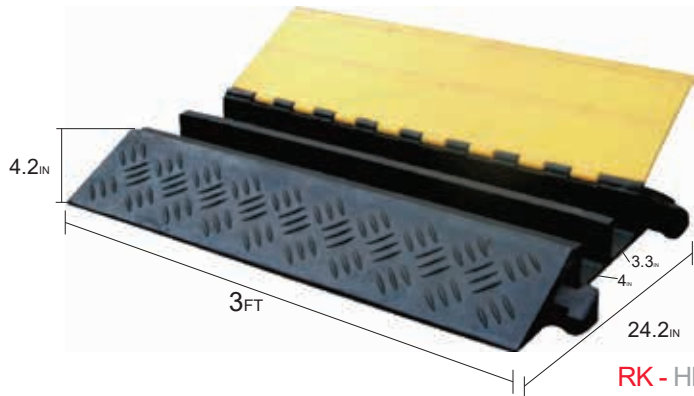

RK-WCR002

RK Modular Speed Hump

MIDDLE SECTION
RK - SH35

END SECTIONS
RK - SH35 - END

RK - HP2

RK 2 Channels Big Hole Cable Cover

RK 2 Channels Cable Protector
66,000 lbs Capacity

RK - CP2