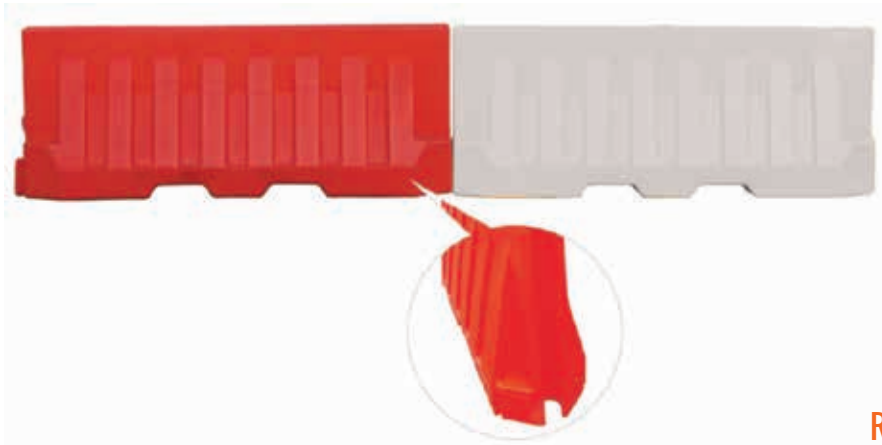

RK-WBWH

RK Water-Filled Barrier (Red/White)

- Length: 5 ft
- Top Width: 0.6 ft
- Bottom Width : 1.2 ft
- Height: 2.63 ft
- Net Weight: 20 lbs
- Water Capacity: 551 lbs
- Colors: Red

RK-WBRD