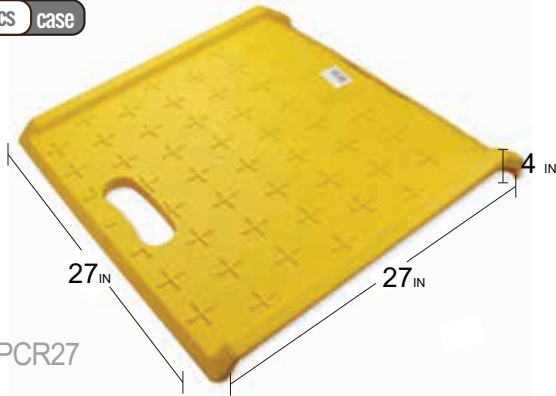

RK-PCR27 Heavy Duty 1000 lbs Portable Curb Ramp for Hand truck, Delivery, Carts, Wheel chairs

2 pcs case

RK - PCR27

RK-PCR27	27X27X4_(IN)	9_(lbs)	YELLOW	PLASTIC