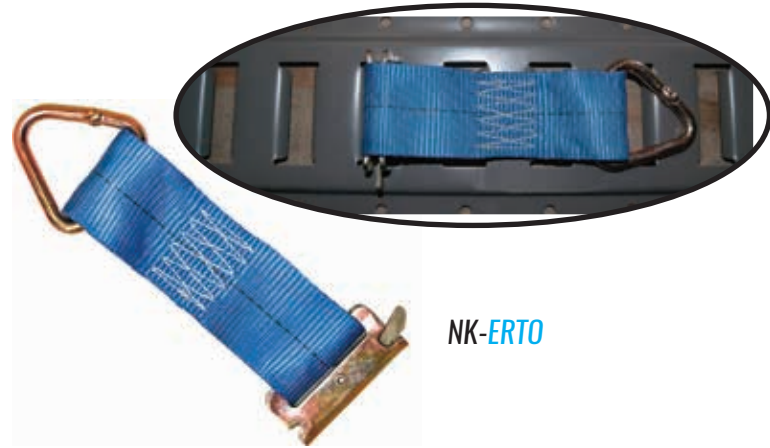

2" x 6" ETrack Rope Tie Offs - For Cargo Trailers, Enclosed Vans 60 pcs Case

NK-ERTO