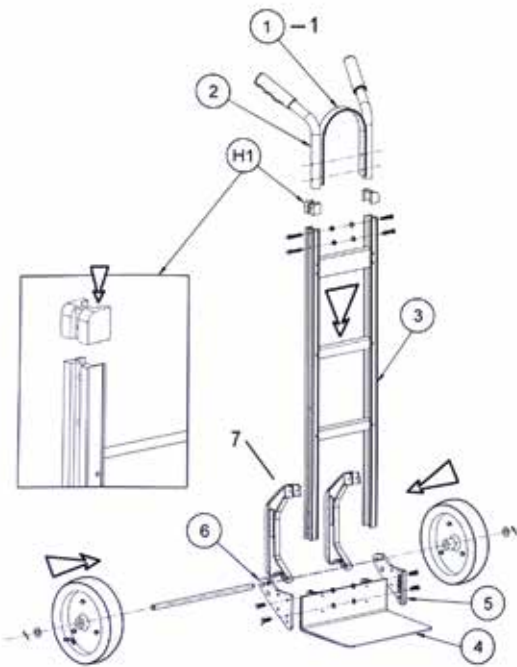

Heavy-Duty NK Compatible Hand Truck

#	Picture	Item	Description	#	Picture	Item	Description
1		NKDC-NOSE18	DIE CAST NOSE PLATE 18 x 18"	4		NKENOSE18	EXTRUDED NOSE 18 x 9"
6		NK008-L NK008-R	AXLE BRACKET	5		NK009	AXLE
H4		WASHERS	WASHERS	51		SPRING PINS FOR AXLE	SPRING PINS FOR AXLE, 4mm
H3		COTTER PINS	COTTER PINS 1/8 x 1 Inch	-		5/8 BEARINGS	5/8 BEARINGS
2		NK-001	DUAL HANDLES	11		EXTENSION HANDLE	EXT. HANDLE AVAILABLE SIZES: 45 cm 60 cm
-		EXTENSION TOE PLATE	EXTENSION TOE PLATE w/ Hardware	-		NK-013	Inside Reinforcement
7		NK-010	Stair Climbers w/ Hardware