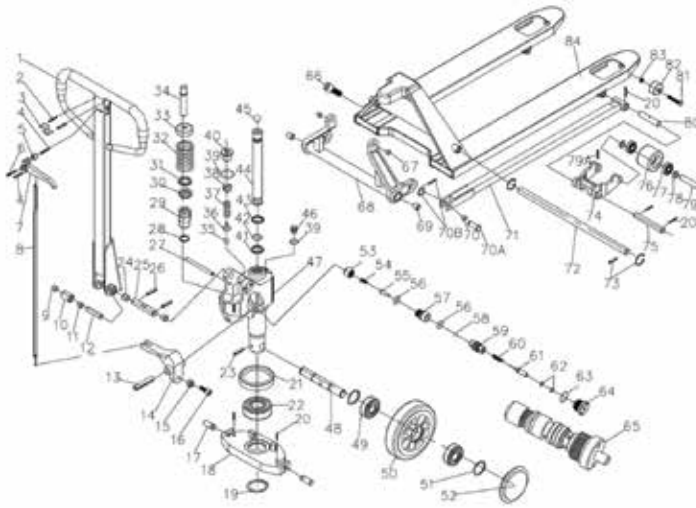

#	Picture	Item	Description	#	Picture	Item	Description
1		NKDC-NOSE18	DIE CAST NOSE PLATE 18 x 18"	4		NKENOSE18	EXTRUDED NOSE 18 x 9"
6		NK008-L NK008-R	AXLE BRACKET	5		NK009	AXLE
H4		WASHERS	WASHERS	51		SPRING PINS FOR AXLE	SPRING PINS FOR AXLE, 4mm
H3		COTTER PINS	COTTER PINS 1/8 x 1 Inch	-		5/8 BEARINGS	5/8 BEARINGS
2		NK-001	DUAL HANDLES	11		EXTENSION HANDLE	EXT. HANDLE AVAILABLE SIZES: 45 cm 60 cm
-		EXTENSION TOE PLATE	EXTENSION TOE PLATE w/ Hardware	-		NK-013	Inside Reinforcement
7		NK-010	Stair Climbers w/ Hardware				