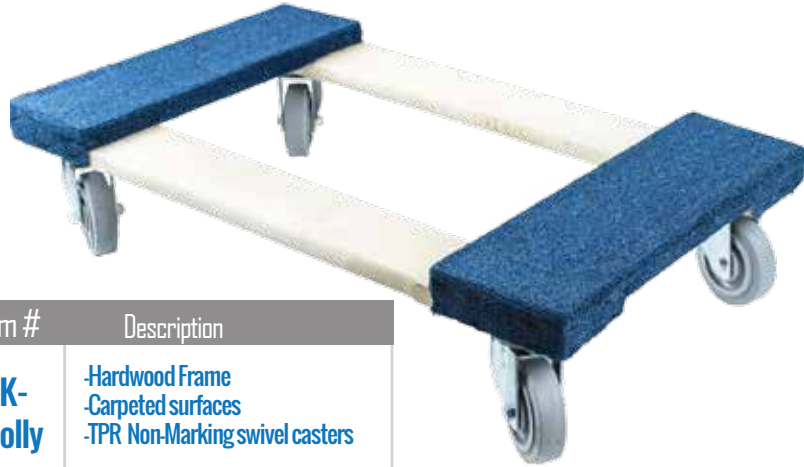

Heavy-Duty Furniture Moving Dollies