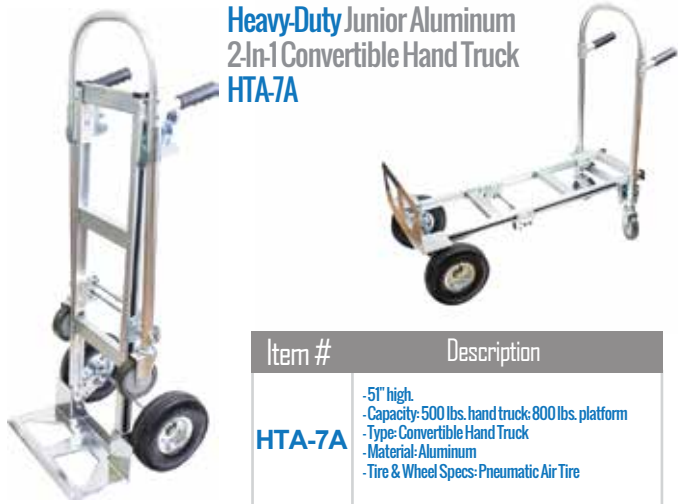

Heavy-Duty Junior Aluminum 2-In-1 Convertible Hand Truck HTA-7A

Item #	Description
HTA-7A	-51" high. -Capacity: 500 lbs. hand truck; 800 lbs. platform -Type: Convertible Hand Truck -Material: Aluminum -Tire & Wheel Specs: Pneumatic Air Tire