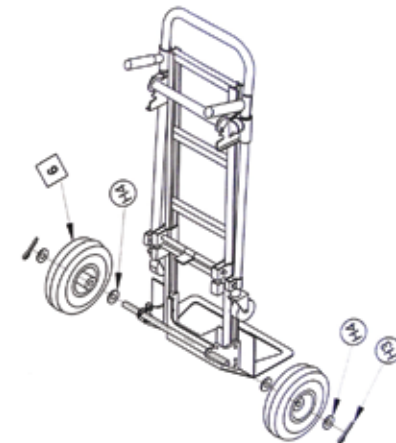

Heavy-Duty NK Compatible Hand Truck

#	Picture	Item	Description	#	Picture	Item	Description
1		NKDC-NOSE18	DIE CAST NOSE PLATE 18 x 18"	4		NKENOSE18	EXTRUDED NOSE 18 x 9"
6		NK008-L NK008-R	AXLE BRACKET	5		NK009	AXLE
H4		WASHERS	WASHERS	51		SPRING PINS FOR AXLE	SPRING PINS FOR AXLE, 4mm
H3		COTTER PINS	COTTER PINS 1/8 x 1 Inch	-		5/8 BEARINGS	5/8 BEARINGS
2		NK-001	DUAL HANDLES	11		EXTENSION HANDLE	EXT. HANDLE AVAILABLE SIZES: 45 cm 60 cm
-		EXTENSION TOE PLATE	EXTENSION TOE PLATE w/ Hardware	-		NK-013	Inside Reinforcement
7		NK-010	Stair Climbers w/ Hardware