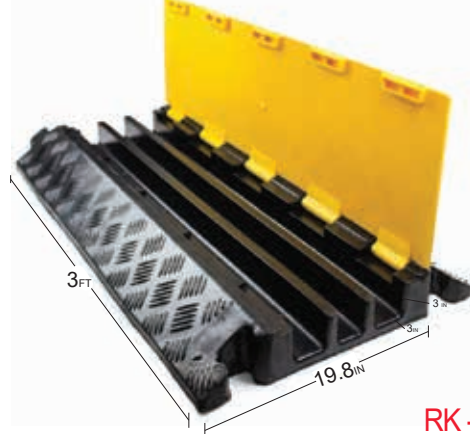

RK 3 Channels Cable Protector
11,000 lbs Capacity

RK - CP3