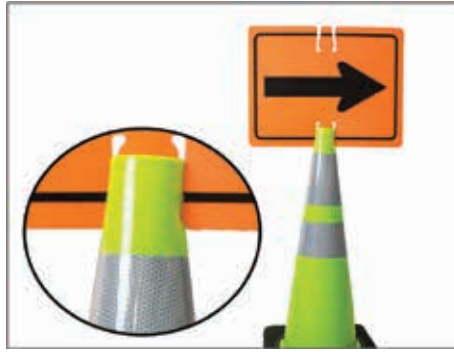

STSLPIPE

STSL24HIG
24" Size

HIGH - INTENSIVE GRADE

STSL18R
18" Size

STST18

- Made of UV-resistant plastic
- Durable ABS plastic for use outdoors
- 1-sided
- Traffic cone signs are supplemental standard warnings and directions that create a safer work environment
- easy to see