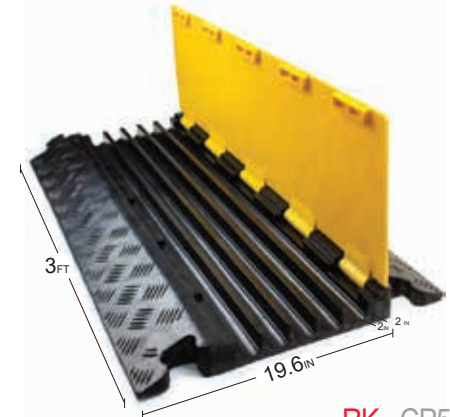

RK 5 Channels Cable Protector
11,000 lbs Capacity

RK - CP5