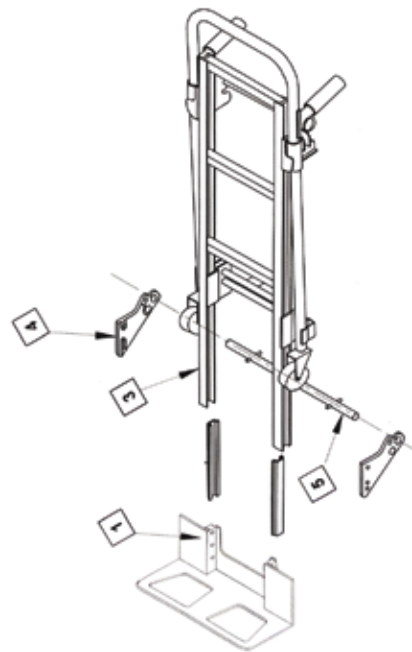

Heavy-Duty NK Compatible Hand Truck

#	Picture	Item	Description	#	Picture	Item	Description
1		NKDC-NOSE18	DIE CAST NOSE PLATE 18 x 18"	4		NKENOSE18	EXTRUDED NOSE 18 x 9"
6		NK008-L NK008-R	AXLE BRACKET	5		NK009	AXLE
H4		WASHERS	WASHERS	51		SPRING PINS FOR AXLE	SPRING PINS FOR AXLE, 4mm
H3		COTTER PINS	COTTER PINS 1/8 x 1 Inch	-		5/8 BEARINGS	5/8 BEARINGS
2		NK-001	DUAL HANDLES	11		EXTENSION HANDLE	EXT. HANDLE AVAILABLE SIZES: 45 cm 60 cm
-		EXTENSION TOE PLATE	EXTENSION TOE PLATE w/ Hardware	-		NK-013	Inside Reinforcement
7		NK-010	Stair Climbers w/ Hardware