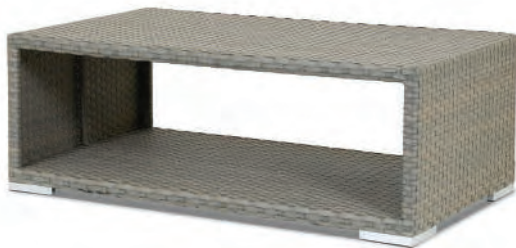

COFFEE TABLE
SKU: 2001-CT
50" W x 28" D x 18" H