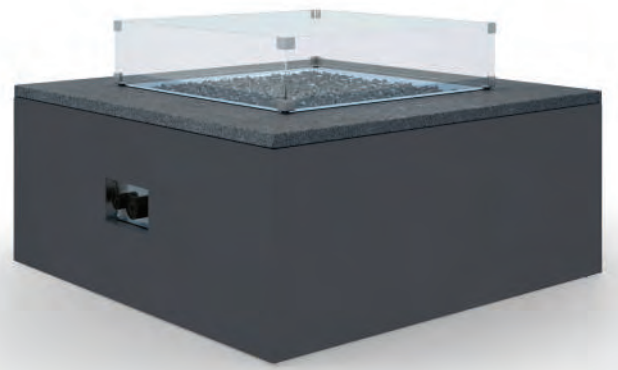

SQUARE FIRE TABLE *OPTIONAL GLASS SURROUND
SKU: 6805-FT4242
42" W x 42" D x 18" H
SKU: 6003-G2828
28" W x 28" D x 6" H