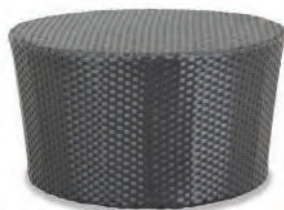

WOVEN IN DARK
CHOCOLATE WICKER

STOCKED IN
SUNBRELLA
CAST SILVER
40433-0000

SINGLE CHAISE
SKU: 1501-9
27" W x 79" D x 30" H

ARMLESS CLUB CHAIR
SKU: 1501-AC
24" W x 32" D x 33" H

OTTOMAN
SKU: 1501-OTT
24" W x 24" D x 18" H