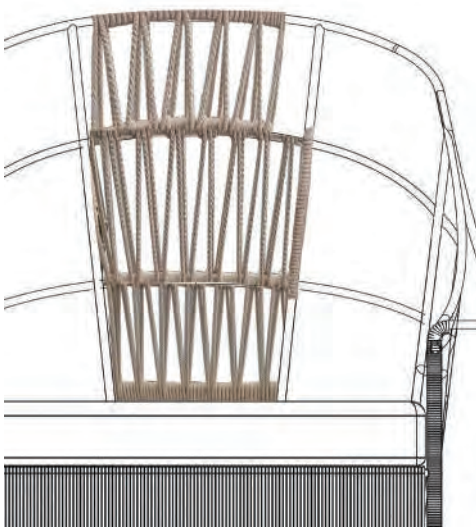

COMFORT

All Sunset West products are designed and manufactured with absolute comfort in mind. Seat height, frame depth, cushion thickness, and more are all uniquely specified in our collections to ensure superior comfort.