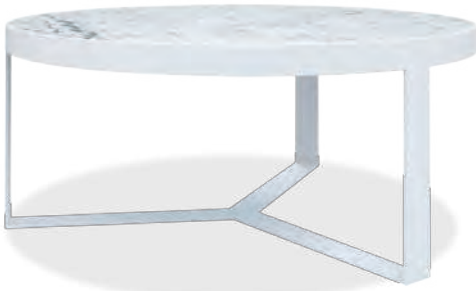

**CONTEMPORARY 38" ROUND
COFFEE TABLE FROST FINISH
HONED CARRARA TOP**

SKU: 4705-CT
38" R x 17" H