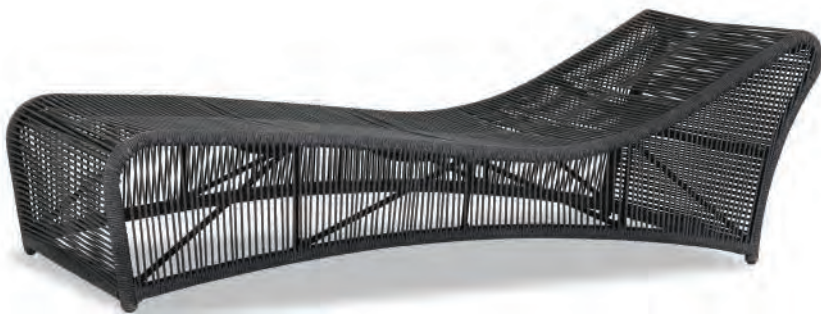

HANDWOVEN WITH ALL
WEATHER CHARCOAL ROPE

STOCKED IN
SUNBRELLA
ECHO ASH
57005-0000

CUSHIONLESS CHAISE
SKU: 4102-9
28" W x 76" L x 24" H

ARMLESS CLUB CHAIR
SKU: 4102-21
30" D x 28" W x 37" H

ADJUSTABLE CHAISE