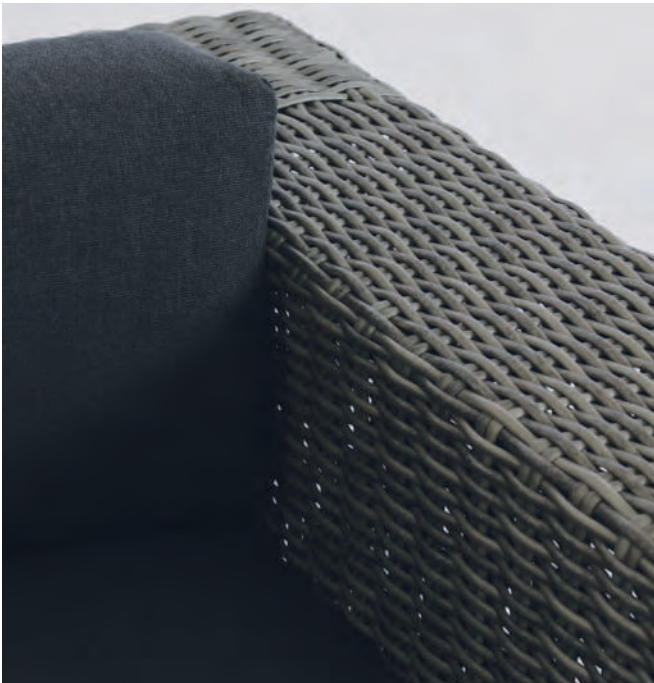

COFFEE TABLE
1802-CT
28.5" W x 50" D x 18" H

ARMLESS CLUB CHAIR
1802-AC
27.5" W x 38.5" D x 31" H

STOCKED IN
SUNBRELLA
SPECTRUM CARBON
48085-0000

CLUB CHAIR

1802-21

44" W x 38.5" D x 31" H

LOVESEAT

1802-22