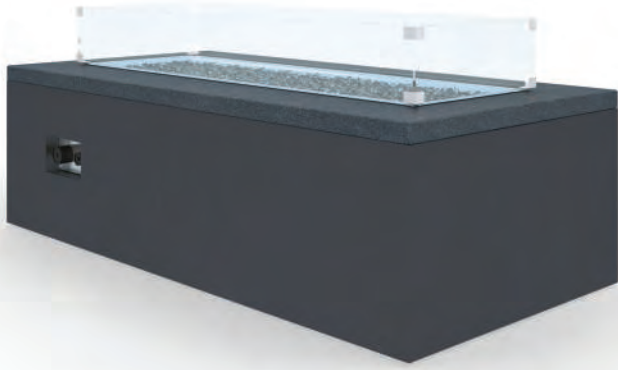

BALI FIRE BOWL

6003-FT36BWL
36" W x 36" D x 17" H

***OPTIONAL GLASS SURROUND**

SKU: 6003-G23R
23" W x 23" D x 7" H

GRAVELSTONE

OUR GRAVELSTONE FINISH IS A TEXTURED GLASS FIBER REINFORCED CONCRETE, LIGHTER WEIGHT AND STRONGER THAN TRADITIONAL CONCRETE.