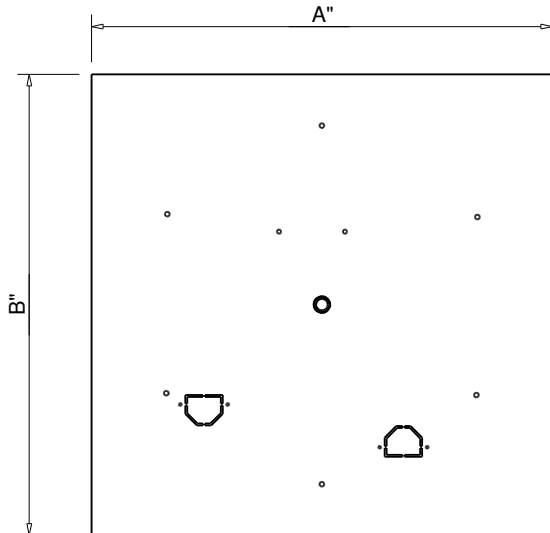

MODEL NUMBER	SIZE (A", B")	HUB SIZE
571-18SQ	18"	1/2"
571-24SQ	24"	1/2"
571-30SQ	30"	1/2"
571-36HCSQ	36"	3/4"
571-42HCSQ	42"	3/4"

Material:

1. ALL PANS ARE 304 STAINLESS STEEL

Notes:

1. FOR USE WITH FIXED PIPING SYSTEMS ONLY.
2. ALL ENCLOSURES REQUIRE 4 each 18 SQ/IN VENTS ON OPPOSING SIDES AND ADEQUATE DRAINAGE.
3. RESIDENTIAL GAS PRESSURE ONLY. (NG- 7.0" WC, LP- 11.0" WC)
4. MODIFICATION OF PRODUCT WILL VOID ANY WARRANTY.
5. FOLLOW ALL MANUFACTURER INSTALLATION INSTRUCTIONS AND LOCAL CODES.
6. ALL DIMENSIONS ARE CONSIDERED TRUE AND REFLECT MANUFACTURER'S SPECIFICATIONS AS OF THE REVISION DATE.
7. DO NOT SCALE DRAWING.
8. THESE DRAWINGS ARE FOR SIZING AND PLANNING PURPOSES. ALL INFORMATION CONTAINED HEREIN WAS CURRENT AT THE TIME OF DEVELOPMENT. THE MANUFACTURER'S RESPONSIBLE FOR THE ACCURACY OF THE DRAWING.