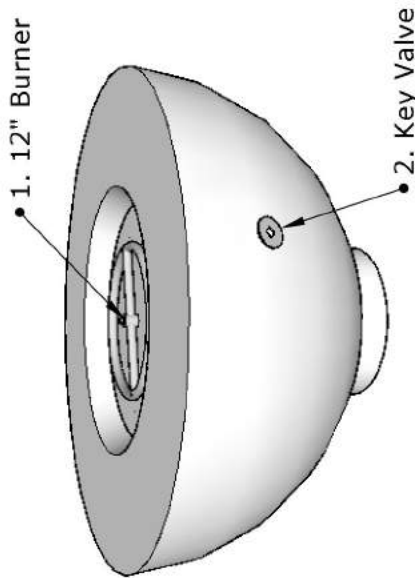

# Sienna - 37" Fire Pit

<b>Page Number</b>	1 of 1
<b>Author:</b> Bryant Uribe	4/13/2018
<b>Approved By:</b> Gabriel Estrada	4/13/2018

<b>Part Number</b>	OPT-RF37, OPT-RF37EKIT
<b>Material</b>	GFRG (Glass Fiber Reinforced Concrete)
<b>Finishes</b>	Ash, Black, Gray, Vanilla, Brown, Chocolate, Limestone
<b>Gas Type</b>	Natural Gas (-NG) or Liquid Propane (-LP)
<b>Weight</b>	285 lbs.
<b>BTUs</b>	65,000
<b>Suggested Fire Glass</b>	25 lbs.
<b>Access Door</b>	N/A

ITEM NO.	REPLACEMENT PART NUMBER	QTY.
1	OPT-166T48	1
2	OPT-256	1

**Proprietary & Confidential:** The information contained in this drawing is the sole property of **The Outdoor Plus**. Any reproduction or as a whole without written permission of **The Outdoor Plus** is prohibited.

Replacement Part Numbers