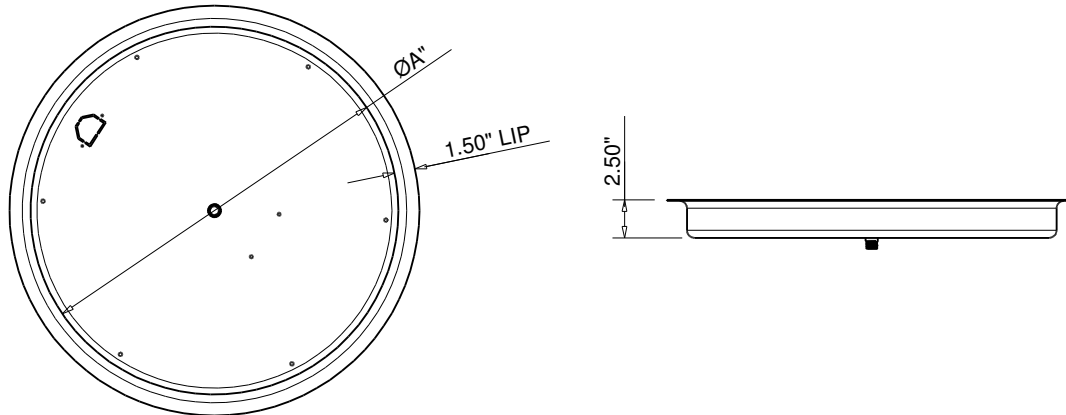

MODEL NUMBER	SIZE (A")	HUB SIZE
570-13	13"	1/2"
570-19	19"	1/2"
570-25	25"	1/2"
570-31	31"	1/2"
570-31HC	31"	3/4"
570-37HC	37"	3/4"
570-43HC	43"	3/4"

Material:

- 1. ALL PANS ARE 304 STAINLESS STEEL

Notes: