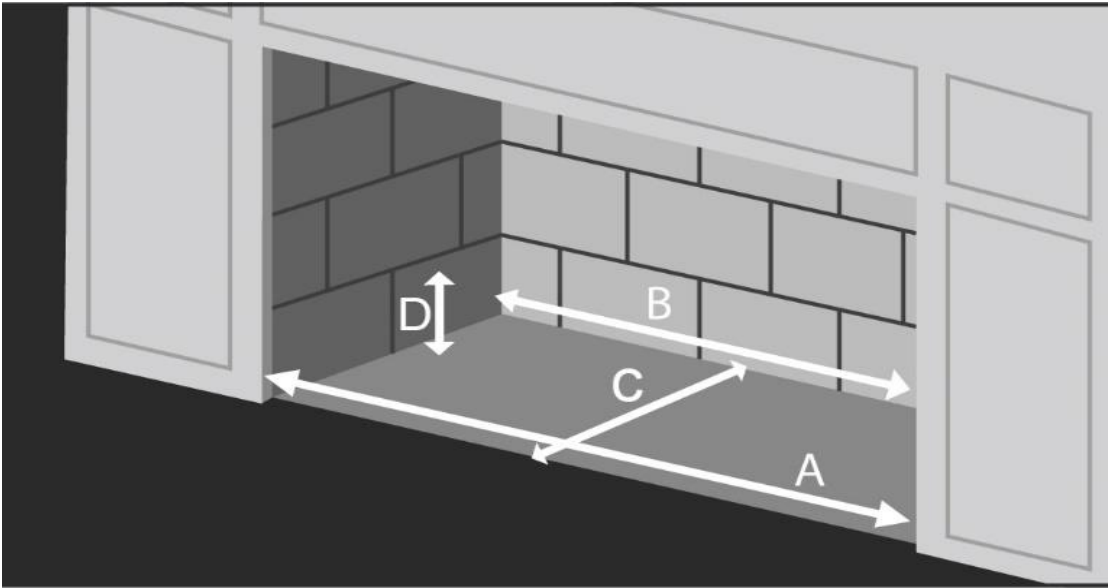

Real Fyre Burner Sizing Chart

A is considered the **Front Width**, B is the **Back Width**, C is the **Depth**, and D is the **Height**.

G8E/G8E-R	Min. Fireplace Dimensions			
Burner Size 16/20/24"	A	B	C	D
16" Log Set	17"	13"	9.5"	17"
20" Log Set	21"	13"	9.5"	17"
24" Log Set	26"	13"	9.5"	17"
G9	Min. Fireplace Dimensions			
Burner Size 20/24/30"	A	B	C	D
20" Log Set (w/ Manual Control)	24"	20"	14"	17"
20" Log Set (w/ Remote Control)	26"	22"	14"	17"
24" Log Set (w/ Manual Control)	29"	20"	14"	17"
24" Log Set (w/ Remote Control)	30"	22"	14"	17"
30" Log Set (w/ Manual Control)	34"	26"	14"	17"
30" Log Set (w/ Remote Control)	34"	26"	14"	17"
G9-2	Min. Fireplace Dimensions			
Burner Size 20/24/30"	A	B	C	D
24" Log Set	28"	28"	18"	17"