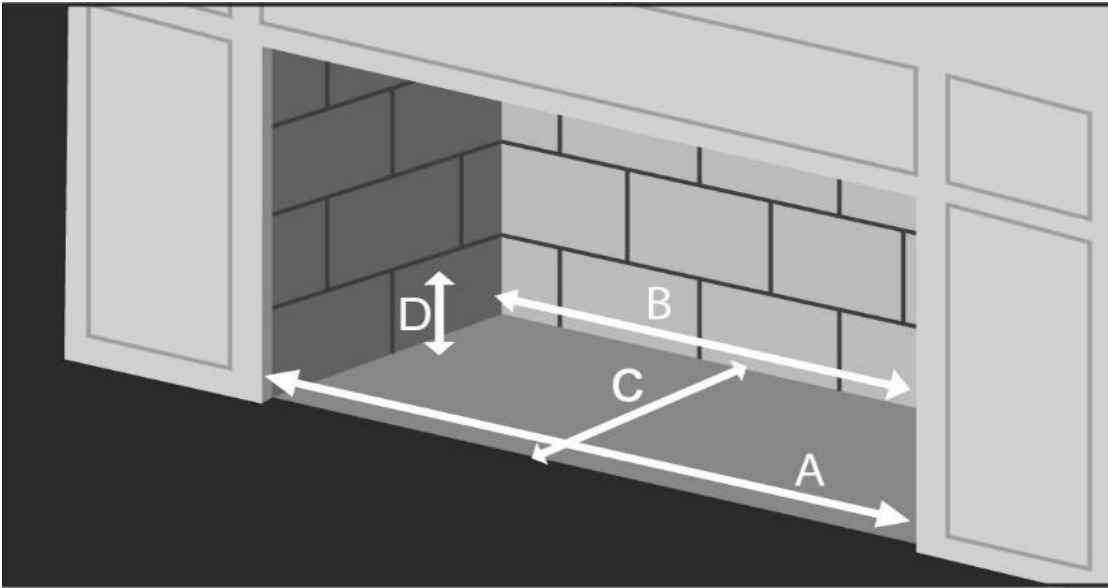

Real Fyre Burner Sizing Chart

A is considered the **Front Width**, B is the **Back Width**, C is the **Depth**, and D is the **Height**.

G18	Min. Fireplace Dimensions			
Burner Size	A	B	C	D
16/18"	22"	20"	14"	17"
24/30" w/ 24" Log Set	30"	20"	14"	17"
24/30" w/ 30" Log Set	36"	26"	14"	17"
G18-2	Min. Fireplace Dimensions			
Burner Size	A	B	C	D
16/18"	22"	22"	18"	17"
24/30"	26"	26"	18"	17"