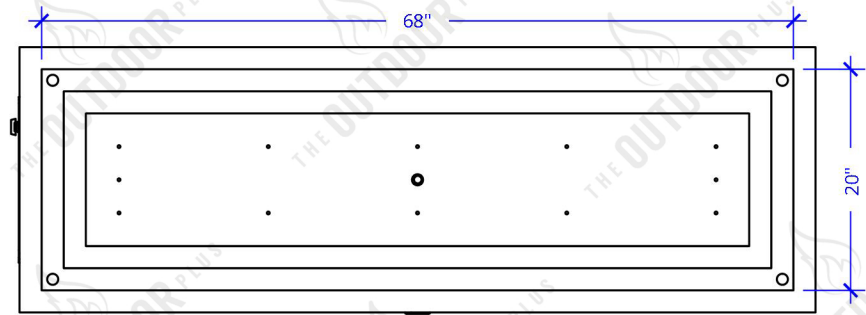

ISOMETRIC VIEW

TOP VIEW

BOTTOM VIEW

FRONT VIEW

RIGHT VIEW

Pismo	
SKU	OPT-R7224(XXX)
Material	STEEL
Finish	MULTIPLE FINISHES
Gas Type	NG OR LP
Weight	APPROX. 275 LBS.
BTUs	APPROX. 65,000
Sugg. Fire Glass	APPROX. 75 LBS.