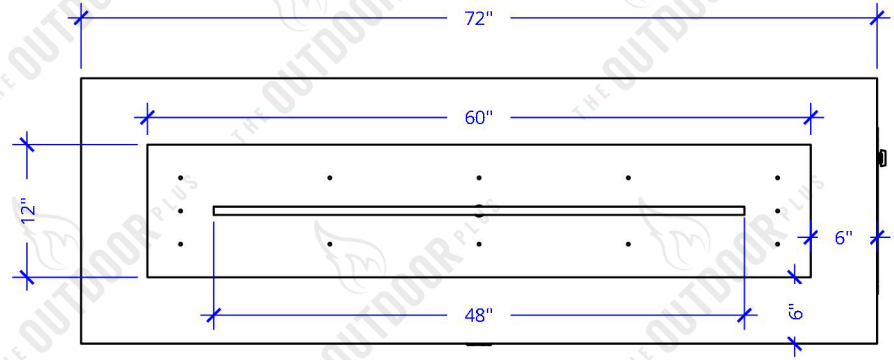

ISOMETRIC VIEW

TOP VIEW

BOTTOM VIEW

FRONT VIEW

RIGHT VIEW

Pismo	
SKU	OPT-R7224(XXX)
Material	STEEL
Finish	MULTIPLE FINISHES
Gas Type	NG OR LP
Weight	APPROX. 275 LBS.
BTUs	APPROX. 65,000
Sugg. Fire Glass	APPROX. 75 LBS.