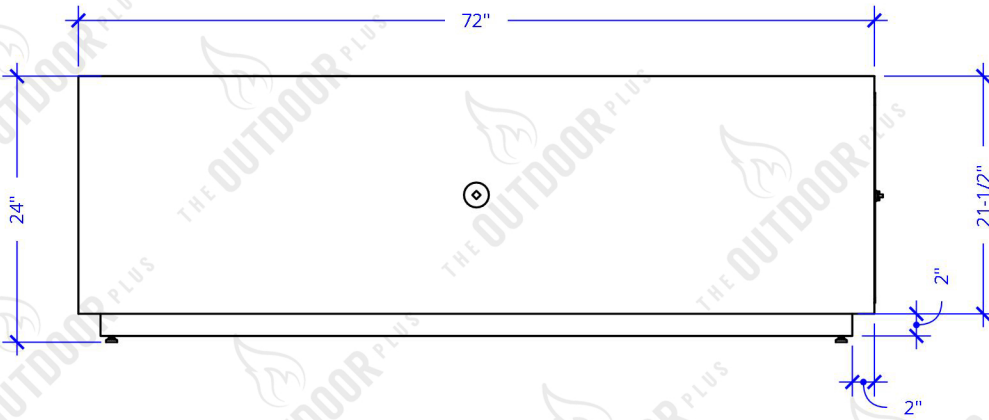

ISOMETRIC VIEW

TOP VIEW

BOTTOM VIEW

FRONT VIEW

RIGHT VIEW

Pismo	
SKU	OPT-R7224(XXX)
Material	STEEL
Finish	MULTIPLE FINISHES
Gas Type	NG OR LP
Weight	APPROX. 275 LBS.
BTUs	APPROX. 65,000
Sugg. Fire Glass	APPROX. 75 LBS.