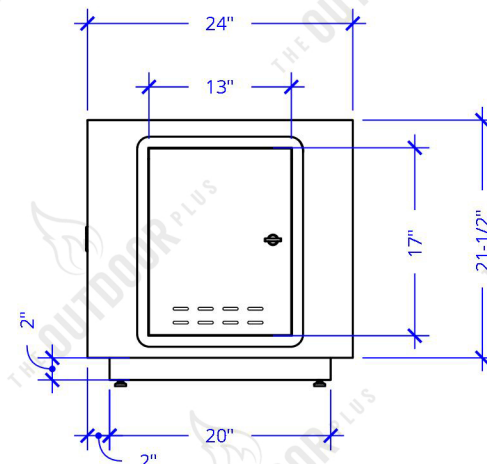

ISOMETRIC VIEW

TOP VIEW

BOTTOM VIEW

FRONT VIEW

RIGHT VIEW

Pismo	
SKU	OPT-R7224(XXX)
Material	STEEL
Finish	MULTIPLE FINISHES
Gas Type	NG OR LP
Weight	APPROX. 275 LBS.
BTUs	APPROX. 65,000
Sugg. Fire Glass	APPROX. 75 LBS.