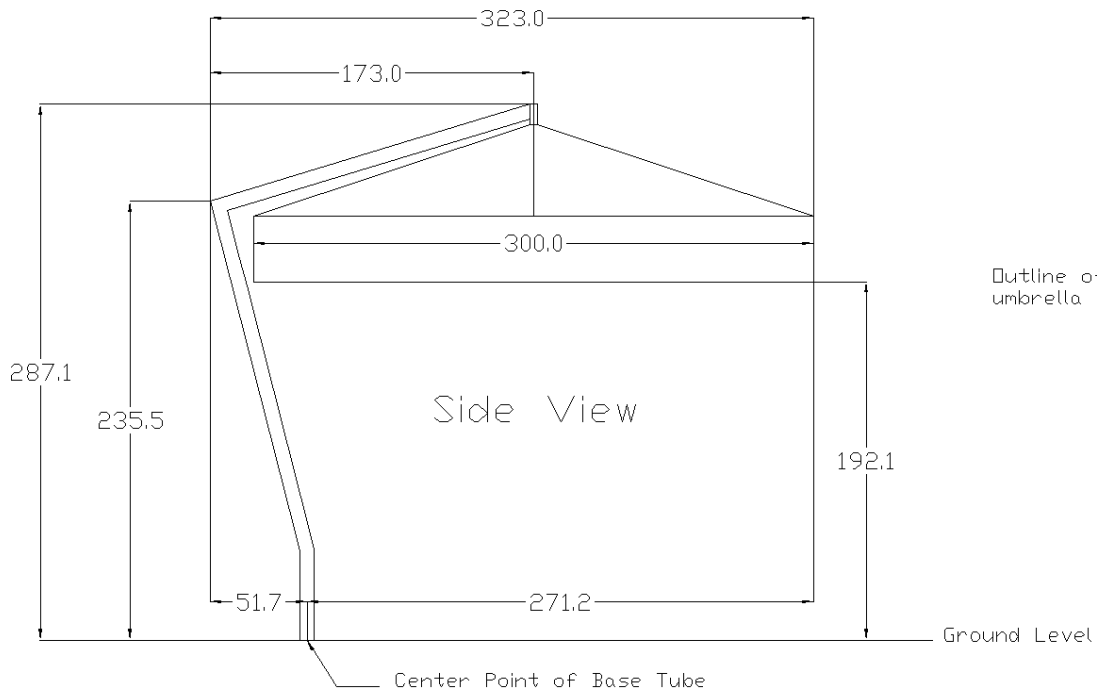

FIM Manufacturing Inc.

Portofino 10X13 Installation Dimensions

All measurements in cm
To convert to inches,
divide metric measurement
by 2.54
Example:
300 cm divided by 2.54
equals 118.1"

Outline of umbrella top

Note:
For model P24 - 10'x10'
Canopy outline dimensions are 300 x 300 cm
All other dimensions are identical