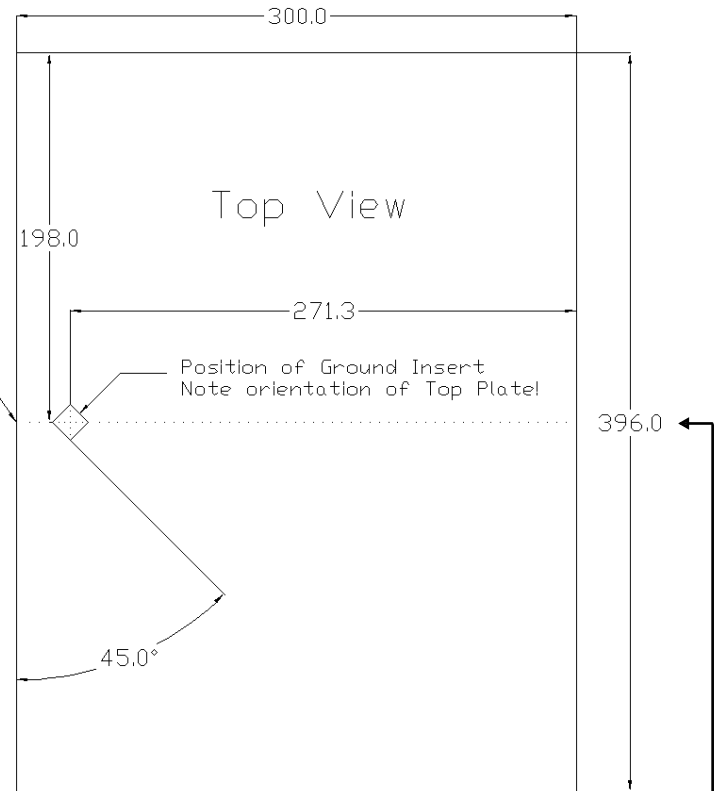

FIM Manufacturing Inc.

Portofino 10X13 Installation Dimensions

All measurements in cm
To convert to inches,
divide metric measurement
by 2.54
Example:
300 cm divided by 2.54
equals 118.1"

Outline of umbrella top

Note:
For model P24 - 10'x10'
Canopy outline dimensions are 300 x 300 cm
All other dimensions are identical