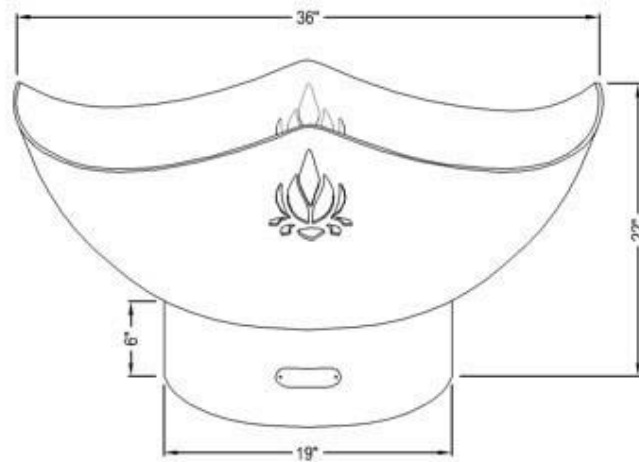

**SPECIFICATIONS**

**BURNER:** 200K BTU Stainless Steel Burner

**PAN SIZE:** 32" DIAMETER

**LAVA ROCK LBS.:** 60

**DIMENSIONS:** 22" H X 36" W X 36" D

**BASE DIMENSIONS:** 6" H X 19" DIAMETER

**WEIGHT:** 135 LBS