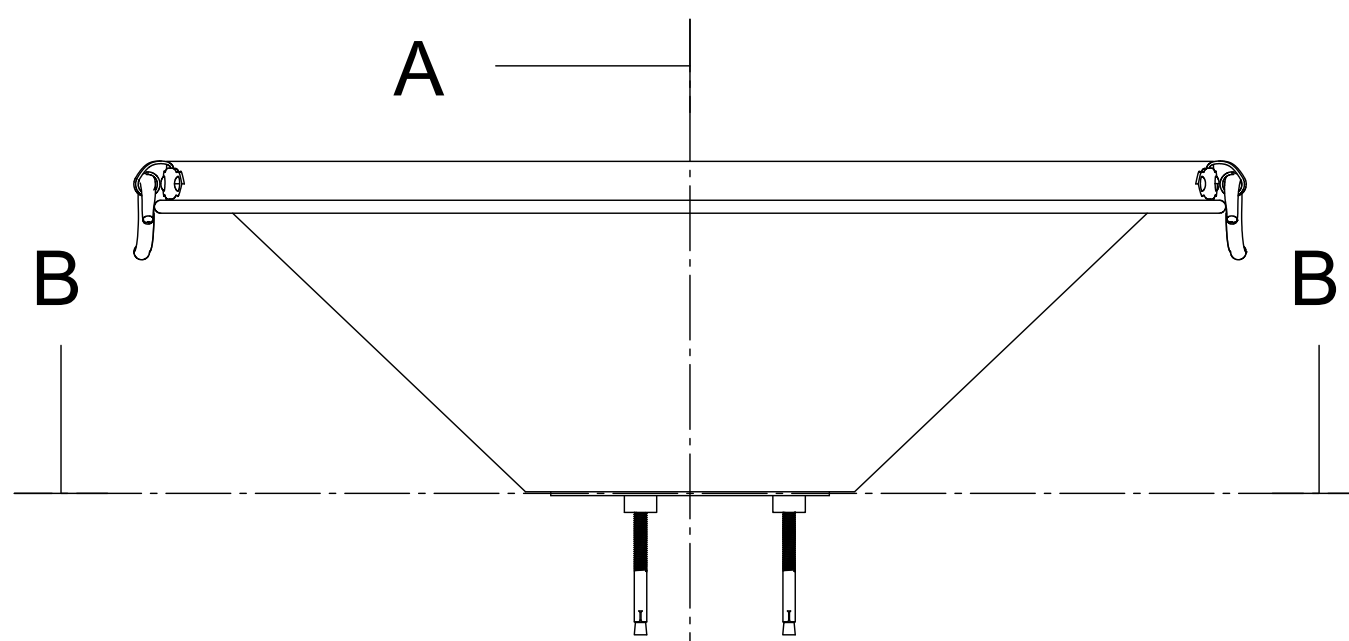

4

3

2

1

REVERSE PERSPECTIVE VIEW (LID OPENED)

DETAIL C SCALE 1:4

TOP VIEW

PERSPECTIVE VIEW

NOTES:

1. ALL DIMENSIONS ARE IN INCHES UNLESS OTHERWISE SPECIFIED.
2. MATERIAL: 20 OUNCE COPPER FINISHED WITH MACHINED HAMMER TEXTURE
3. UNIT WEIGHT: _____ LBS
4. IGNITION: ELECTRONIC IGNITION, MANUAL SPARK IGNITION, MATCH LIT IGNITION
5. SOME ITEMS ARE NOT SHOWN IN DRAWING VIEWS. SEE BILL OF MATERIALS FOR FULL PARTS LIST.

ITEM NO.	QTY.	PART NUMBER	DESCRIPTION
----------	------	-------------	-------------

UNLESS OTHERWISE SPECIFIED:		NAME	DATE
DIMENSIONS ARE IN INCHES TOLERANCES: FRACTIONAL ±1/8" ANGULAR: MACH ± BEND ± TWO PLACE DECIMAL ± THREE PLACE DECIMAL ±	DRAWN		
	CHECKED		
	ENG APPR.		
	MFG APPR.		
INTERPRET GEOMETRIC TOLERANCING PER:	Q.A.		
MATERIAL			
FINISH			
NEXT ASSY	USED ON		
APPLICATION	DO NOT SCALE DRAWING		

**CONO MORENO
FIRE PIT
31" X 10"**

SIZE	DWG. NO.	REV
B	MORENO-CONO-3110	A
SCALE: 1/12	WEIGHT:	SHEET 1 OF 1

PROPRIETARY AND CONFIDENTIAL
THE INFORMATION CONTAINED IN THIS DRAWING IS THE SOLE PROPERTY OF STARFIRE DIRECT. ANY REPRODUCTION IN PART OR AS A WHOLE WITHOUT THE WRITTEN PERMISSION OF STARFIRE DIRECT IS PROHIBITED.