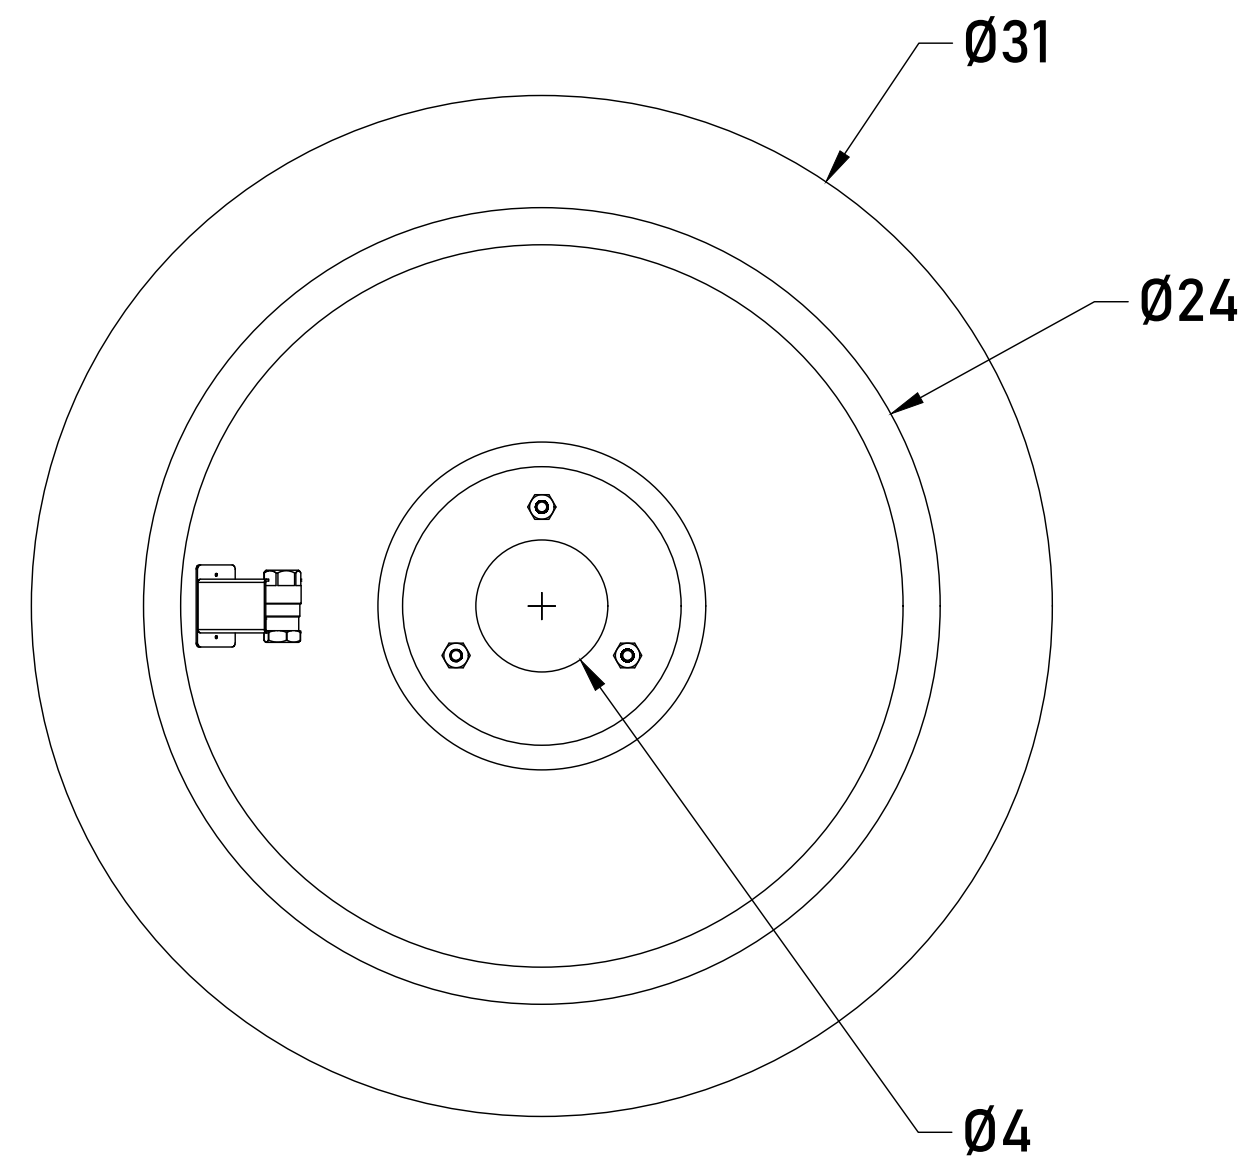

4

3

2

1

REVERSE PERSPECTIVE VIEW (LID OPENED)

DETAIL C SCALE 1:4

TOP VIEW

PERSPECTIVE VIEW

NOTES:

1. ALL DIMENSIONS ARE IN INCHES UNLESS OTHERWISE SPECIFIED.
2. MATERIAL: 20 OUNCE COPPER FINISHED WITH MACHINED HAMMER TEXTURE
3. UNIT WEIGHT: _____ LBS
4. IGNITION: ELECTRONIC IGNITION, MANUAL SPARK IGNITION, MATCH LIT IGNITION
5. SOME ITEMS ARE NOT SHOWN IN DRAWING VIEWS. SEE BILL OF MATERIALS FOR FULL PARTS LIST.

ITEM NO.	QTY.	PART NUMBER	DESCRIPTION
----------	------	-------------	-------------

UNLESS OTHERWISE SPECIFIED:		NAME	DATE
DIMENSIONS ARE IN INCHES TOLERANCES: FRACTIONAL ±1/8" ANGULAR: MACH ± BEND ± TWO PLACE DECIMAL ± THREE PLACE DECIMAL ±	DRAWN		
	CHECKED		
	ENG APPR.		
	MFG APPR.		
INTERPRET GEOMETRIC TOLERANCING PER:	Q.A.		
MATERIAL			
FINISH			
NEXT ASSY	USED ON		
APPLICATION	DO NOT SCALE DRAWING		

**CONO MORENO
FIRE PIT
31" X 10"**

SIZE	DWG. NO.	REV
B	MORENO-CONO-3110	A
SCALE: 1/12	WEIGHT:	SHEET 1 OF 1

PROPRIETARY AND CONFIDENTIAL
THE INFORMATION CONTAINED IN THIS DRAWING IS THE SOLE PROPERTY OF STARFIRE DIRECT. ANY REPRODUCTION IN PART OR AS A WHOLE WITHOUT THE WRITTEN PERMISSION OF STARFIRE DIRECT IS PROHIBITED.