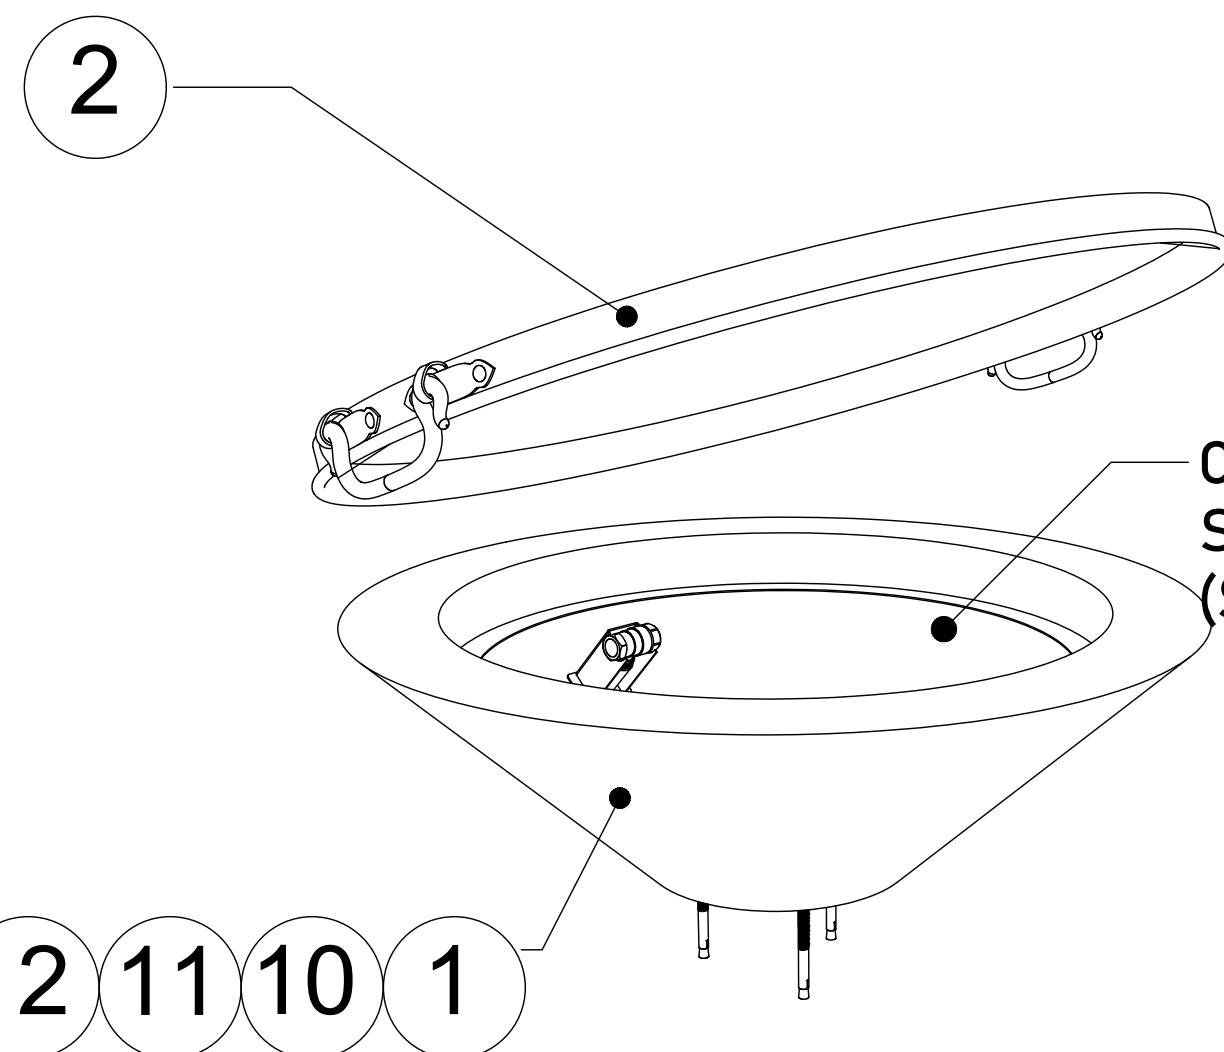

4

3

2

1

REVERSE PERSPECTIVE VIEW (LID OPENED)

DETAIL C SCALE 1:4

TOP VIEW

PERSPECTIVE VIEW

NOTES:

1. ALL DIMENSIONS ARE IN INCHES UNLESS OTHERWISE SPECIFIED.
2. MATERIAL: 20 OUNCE COPPER FINISHED WITH MACHINED HAMMER TEXTURE
3. UNIT WEIGHT: _____ LBS
4. IGNITION: ELECTRONIC IGNITION, MANUAL SPARK IGNITION, MATCH LIT IGNITION
5. SOME ITEMS ARE NOT SHOWN IN DRAWING VIEWS. SEE BILL OF MATERIALS FOR FULL PARTS LIST.

FRONT VIEW

SECTION A-A

FOR CONCRETE DECKS

FOR WOOD DECKS

DETAIL D SCALE 1:4

FRONT PRINT SECTION B-B

12	2	-	END COMPRESSION FITTING ADAPTER, 1/2" FIP X 5/8" FLARE
11	2	-	END COMPRESSION FITTING ADAPTER, 1/2" MIP X 5/8" FLARE
10	2	-	TRANQUILINE WHISTLE FREE FLEX LINE - 5/8" OD (1/2" ID)
9	3	-	WOOD ANCHOR (LAG SCREW), 3/8" X 4" LONG
8	3	-	CONCRETE ANCHOR, 3/8" X 5" LONG
7	1	-	STARFIRE DESIGNS, MOUNTING BRACKET
6	1	-	TRANQUILINE WHISTLE FREE FLEX LINE - 5/8" OD (1/2" ID)
5	1	-	KEY VALVE BRACKET
4	1	-	STARFIRE DESIGNS 3" UNIVERSAL KEY & VALVE FLANGE COMBO, FINISH: ANTIQUE COPPER
3	1	-	STARFIRE DESIGNS 1/2" MANUAL STRAIGHT QUARTER TURN GAS KEY VALVE
2	1	MORENO-COVER-ROUND	OPTIONAL COVER, TABLE TOP
1	1	MORENO-CONO-3110	FIRE PIT ENCLOSURE, CONO MORENO

ITEM NO.	QTY.	PART NUMBER	DESCRIPTION
----------	------	-------------	-------------

UNLESS OTHERWISE SPECIFIED:		NAME	DATE
DIMENSIONS ARE IN INCHES TOLERANCES: FRACTIONAL ±1/8" ANGULAR: MACH ± BEND ± TWO PLACE DECIMAL ± THREE PLACE DECIMAL ±	DRAWN		
	CHECKED		
	ENG APPR.		
	MFG APPR.		
INTERPRET GEOMETRIC TOLERANCING PER:	Q.A.		
MATERIAL			
FINISH			
NEXT ASSY	USED ON		
APPLICATION	DO NOT SCALE DRAWING		