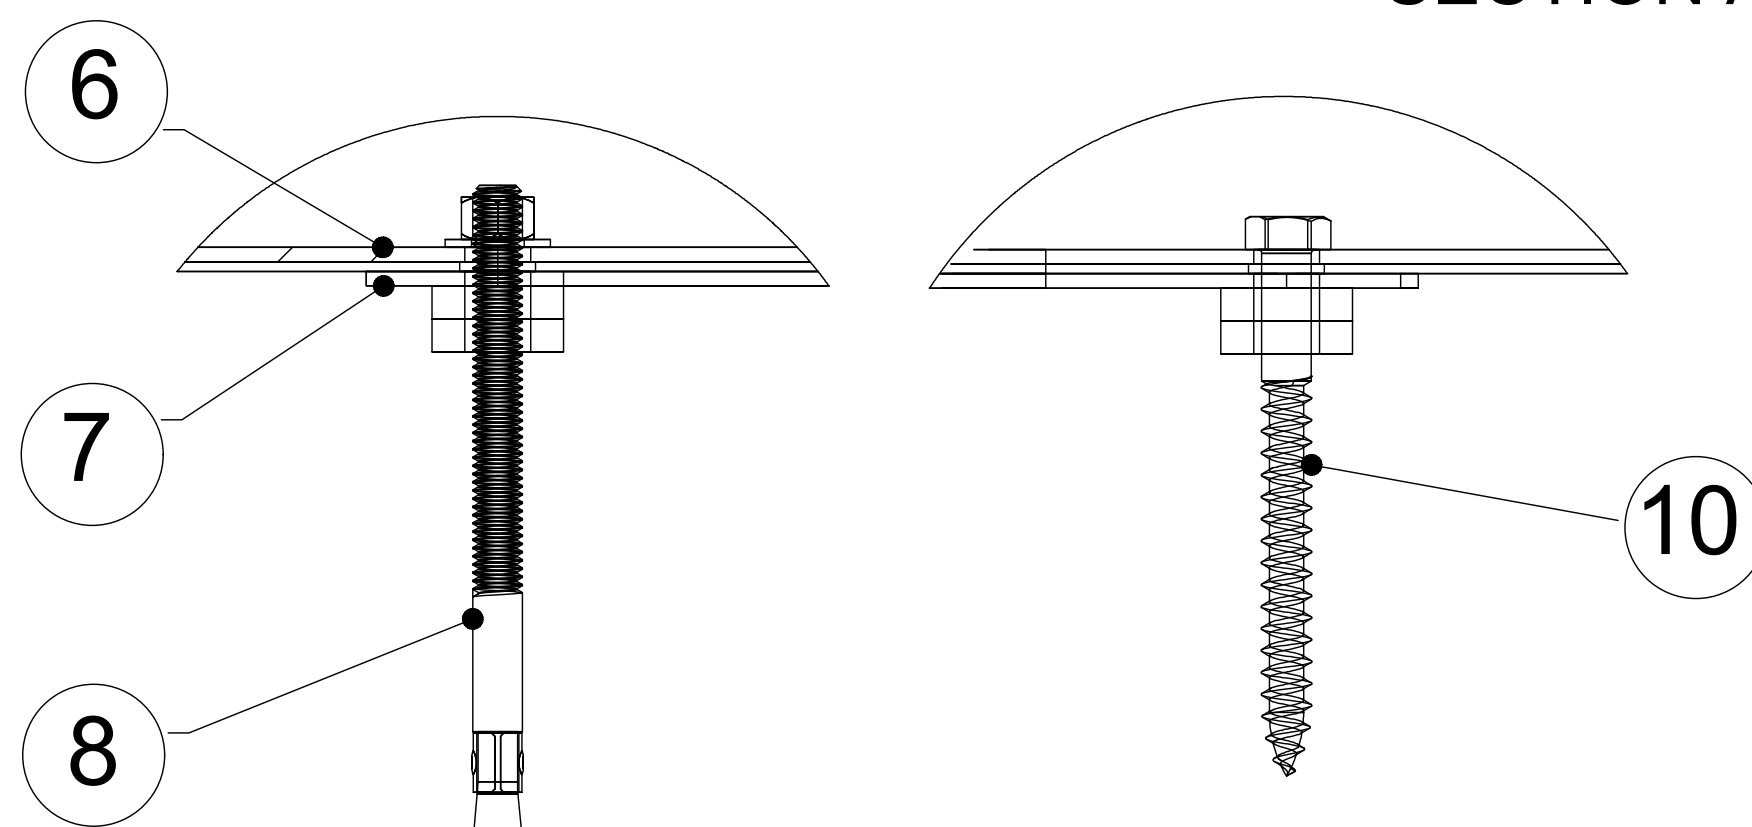

NOTES:

1. ALL DIMENSIONS ARE IN INCHES UNLESS OTHERWISE SPECIFIED.
2. MATERIAL: 20 OUNCE COPPER FINISHED WITH MACHINED HAMMER TEXTURE
3. UNIT WEIGHT: _____ LBS
4. IGNITION: ELECTRONIC IGNITION, MANUAL SPARK IGNITION, MATCH LIT IGNITION
5. SOME ITEMS ARE NOT SHOWN IN DRAWING VIEWS. SEE BILL OF MATERIALS FOR FULL PARTS LIST.

FRONT VIEW

SECTION A-A

FOR CONCRETE DECKS

FOR WOOD DECKS

DETAIL D SCALE 1:4

FRONT PRINT SECTION B-B

12	2	-	END COMPRESSION FITTING ADAPTER, 1/2" FIP X 5/8" FLARE
11	2	-	END COMPRESSION FITTING ADAPTER, 1/2" MIP X 5/8" FLARE
10	2	-	TRANQUILINE WHISTLE FREE FLEX LINE - 5/8" OD (1/2" ID)
9	3	-	WOOD ANCHOR (LAG SCREW), 3/8" X 4" LONG
8	3	-	CONCRETE ANCHOR, 3/8" X 5" LONG
7	1	-	STARFIRE DESIGNS, MOUNTING BRACKET
6	1	-	TRANQUILINE WHISTLE FREE FLEX LINE - 5/8" OD (1/2" ID)
5	1	-	KEY VALVE BRACKET
4	1	-	STARFIRE DESIGNS 3" UNIVERSAL KEY & VALVE FLANGE COMBO, FINISH: ANTIQUE COPPER
3	1	-	STARFIRE DESIGNS 1/2" MANUAL STRAIGHT QUARTER TURN GAS KEY VALVE
2	1	MORENO-COVER-ROUND	OPTIONAL COVER, TABLE TOP
1	1	MORENO-CONO-3110	FIRE PIT ENCLOSURE, CONO MORENO

ITEM NO.	QTY.	PART NUMBER	DESCRIPTION
----------	------	-------------	-------------

UNLESS OTHERWISE SPECIFIED:		NAME	DATE
DIMENSIONS ARE IN INCHES TOLERANCES: FRACTIONAL ±1/8" ANGULAR: MACH ± BEND ± TWO PLACE DECIMAL ± THREE PLACE DECIMAL ±	DRAWN		
	CHECKED		
	ENG APPR.		
	MFG APPR.		
INTERPRET GEOMETRIC TOLERANCING PER:	Q.A.		
MATERIAL			
FINISH			
NEXT ASSY	USED ON		
APPLICATION	DO NOT SCALE DRAWING		

**CONO MORENO
FIRE PIT
31" X 10"**

SIZE	DWG. NO.	REV
B	MORENO-CONO-3110	A
SCALE: 1/12	WEIGHT:	SHEET 1 OF 1

PROPRIETARY AND CONFIDENTIAL
THE INFORMATION CONTAINED IN THIS DRAWING IS THE SOLE PROPERTY OF STARFIRE DIRECT. ANY REPRODUCTION IN PART OR AS A WHOLE WITHOUT THE WRITTEN PERMISSION OF STARFIRE DIRECT IS PROHIBITED.