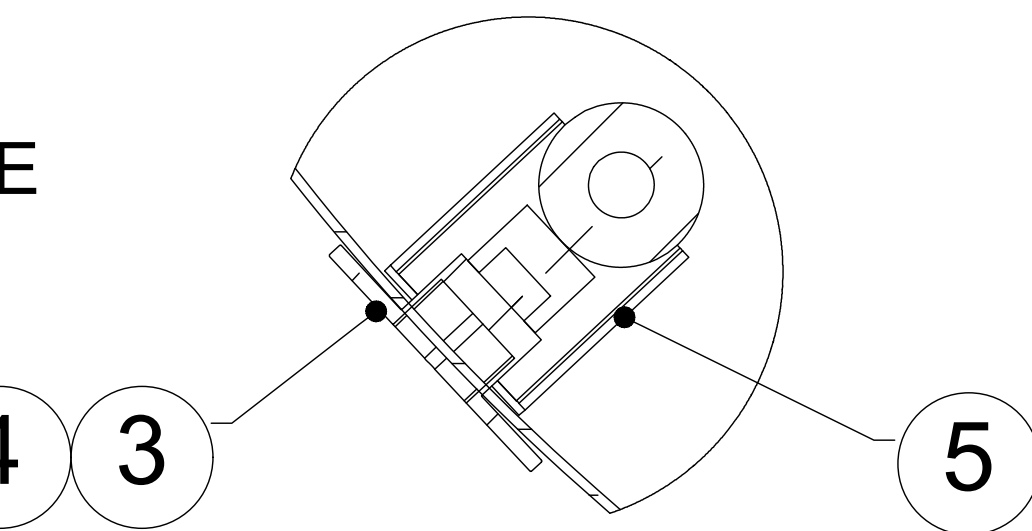

4

3

2

1

REVERSE PERSPECTIVE VIEW (LID OPENED)

DETAIL C SCALE 1:4

TOP VIEW

PERSPECTIVE VIEW

NOTES:

1. ALL DIMENSIONS ARE IN INCHES UNLESS OTHERWISE SPECIFIED.
2. MATERIAL: 20 OUNCE COPPER FINISHED WITH MACHINED HAMMER TEXTURE
3. UNIT WEIGHT: _____ LBS
4. IGNITION: ELECTRONIC IGNITION, MANUAL SPARK IGNITION, MATCH LIT IGNITION
5. SOME ITEMS ARE NOT SHOWN IN DRAWING VIEWS. SEE BILL OF MATERIALS FOR FULL PARTS LIST.

FRONT VIEW

SECTION A-A

FOR CONCRETE DECKS

FOR WOOD DECKS

DETAIL D SCALE 1:4

FRONT PRINT SECTION B-B

12	2	-	END COMPRESSION FITTING ADAPTER, 1/2" FIP X 5/8" FLARE
11	2	-	END COMPRESSION FITTING ADAPTER, 1/2" MIP X 5/8" FLARE
10	2	-	TRANQUILINE WHISTLE FREE FLEX LINE - 5/8" OD (1/2" ID)
9	3	-	WOOD ANCHOR (LAG SCREW), 3/8" X 4" LONG
8	3	-	CONCRETE ANCHOR, 3/8" X 5" LONG
7	1	-	STARFIRE DESIGNS, MOUNTING BRACKET
6	1	-	TRANQUILINE WHISTLE FREE FLEX LINE - 5/8" OD (1/2" ID)
5	1	-	KEY VALVE BRACKET
4	1	-	STARFIRE DESIGNS 3" UNIVERSAL KEY & VALVE FLANGE COMBO, FINISH: ANTIQUE COPPER
3	1	-	STARFIRE DESIGNS 1/2" MANUAL STRAIGHT QUARTER TURN GAS KEY VALVE
2	1	MORENO-COVER-ROUND	OPTIONAL COVER, TABLE TOP
1	1	MORENO-CONO-3110	FIRE PIT ENCLOSURE, CONO MORENO

ITEM NO.	QTY.	PART NUMBER	DESCRIPTION
----------	------	-------------	-------------

UNLESS OTHERWISE SPECIFIED:		NAME	DATE
DIMENSIONS ARE IN INCHES TOLERANCES: FRACTIONAL ±1/8" ANGULAR: MACH ± BEND ± TWO PLACE DECIMAL ± THREE PLACE DECIMAL ±	DRAWN		
	CHECKED		
	ENG APPR.		
	MFG APPR.		
INTERPRET GEOMETRIC TOLERANCING PER:	Q.A.		
MATERIAL			
FINISH			
NEXT ASSY	USED ON		
APPLICATION	DO NOT SCALE DRAWING		