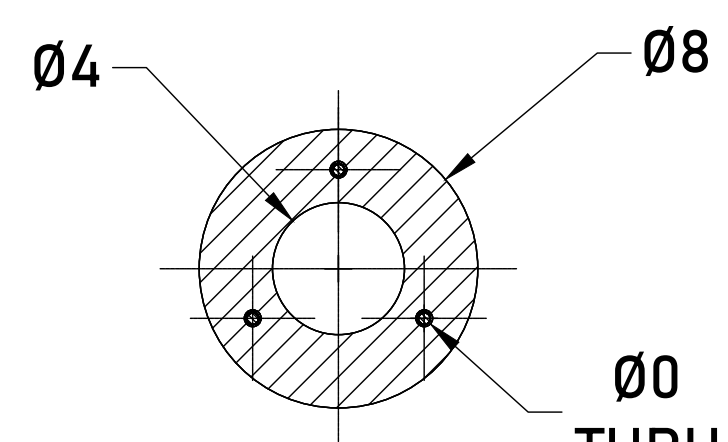

NOTES:

1. ALL DIMENSIONS ARE IN INCHES UNLESS OTHERWISE SPECIFIED.
2. MATERIAL: 20 OUNCE COPPER FINISHED WITH MACHINED HAMMER TEXTURE
3. UNIT WEIGHT: _____ LBS
4. IGNITION: ELECTRONIC IGNITION, MANUAL SPARK IGNITION, MATCH LIT IGNITION
5. SOME ITEMS ARE NOT SHOWN IN DRAWING VIEWS. SEE BILL OF MATERIALS FOR FULL PARTS LIST.

FRONT VIEW

SECTION A-A

FOR CONCRETE DECKS

FOR WOOD DECKS

DETAIL D SCALE 1:4

FRONT PRINT SECTION B-B

12	2	-	END COMPRESSION FITTING ADAPTER, 1/2" FIP X 5/8" FLARE
11	2	-	END COMPRESSION FITTING ADAPTER, 1/2" MIP X 5/8" FLARE
10	2	-	TRANQUILINE WHISTLE FREE FLEX LINE - 5/8" OD (1/2" ID)
9	3	-	WOOD ANCHOR (LAG SCREW), 3/8" X 4" LONG
8	3	-	CONCRETE ANCHOR, 3/8" X 5" LONG
7	1	-	STARFIRE DESIGNS, MOUNTING BRACKET
6	1	-	TRANQUILINE WHISTLE FREE FLEX LINE - 5/8" OD (1/2" ID)
5	1	-	KEY VALVE BRACKET
4	1	-	STARFIRE DESIGNS 3" UNIVERSAL KEY & VALVE FLANGE COMBO, FINISH: ANTIQUE COPPER
3	1	-	STARFIRE DESIGNS 1/2" MANUAL STRAIGHT QUARTER TURN GAS KEY VALVE
2	1	MORENO-COVER-ROUND	OPTIONAL COVER, TABLE TOP
1	1	MORENO-CONO-3110	FIRE PIT ENCLOSURE, CONO MORENO

ITEM NO.	QTY.	PART NUMBER	DESCRIPTION
----------	------	-------------	-------------

UNLESS OTHERWISE SPECIFIED:		NAME	DATE
DIMENSIONS ARE IN INCHES TOLERANCES: FRACTIONAL ±1/8" ANGULAR: MACH ± BEND ± TWO PLACE DECIMAL ± THREE PLACE DECIMAL ±	DRAWN		
	CHECKED		
	ENG APPR.		
	MFG APPR.		
INTERPRET GEOMETRIC TOLERANCING PER:	Q.A.		
MATERIAL			
FINISH			
NEXT ASSY	USED ON		
APPLICATION	DO NOT SCALE DRAWING		