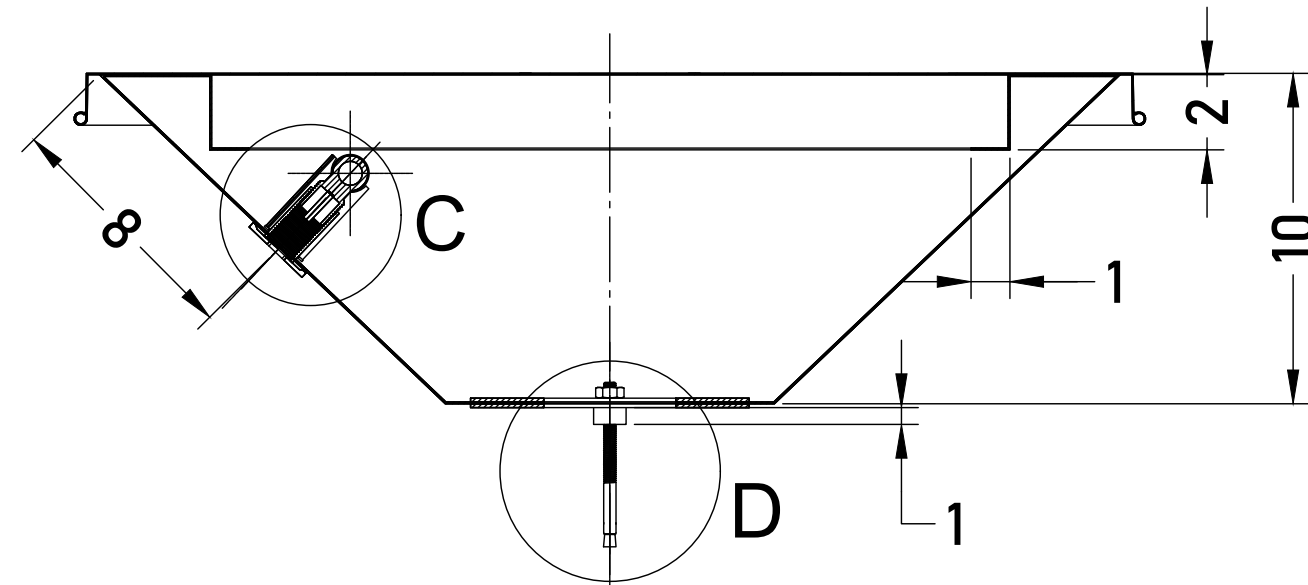

SECTION A-A