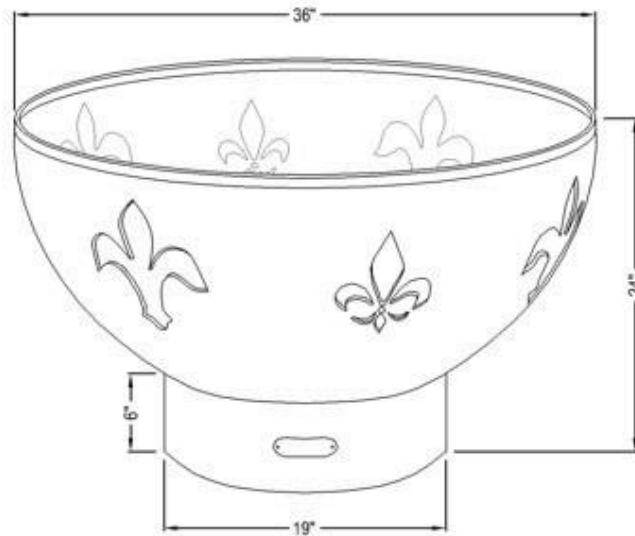

PERSPECTIVE

SPECIFICATIONS

BURNER: 200K BTU Stainless Steel Burner

PAN SIZE: 24" DIAMETER

LAVA ROCK LBS.: 60

DIMENSIONS: 24" H X 36" W X 36" D

BASE DIMENSIONS: 6" H X 19" DIAMETER

WEIGHT: 185 LBS

MATERIALS: 1/4" THICK MILD CARBON STEEL

FINISH: IRON OXIDE

MANUFACTURER NOTES:

1. VENT THE BASE, CUT THE BOTTOM OUT OF THE HEMISPHERE, BUILD A PLATE TO DROP IN THE HOLE TO ATTACH THE GAS COMPONENTS AND THEN ADD THE LAVA ROCK. THOSE CHANGES ARE MADE BY FIRE PIT ART® AND A WOOD BURNING PIECE IS NOT TO BE MODIFIED FOR GAS BY THE CONSUMER.