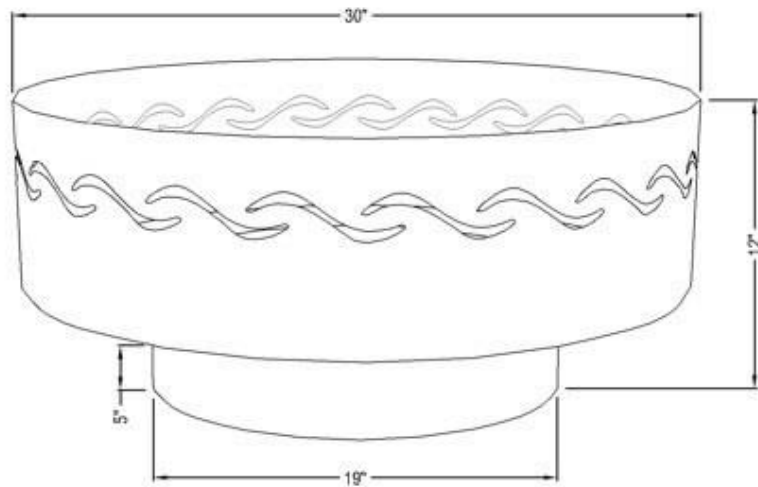

☒ SELECT DESIRED FUEL TYPE:

- ☐ WOOD BURNING
- ☐ NATURAL GAS - MATCH LIT
- ☐ LIQUID PROPANE - MATCH LIT

PERSPECTIVE