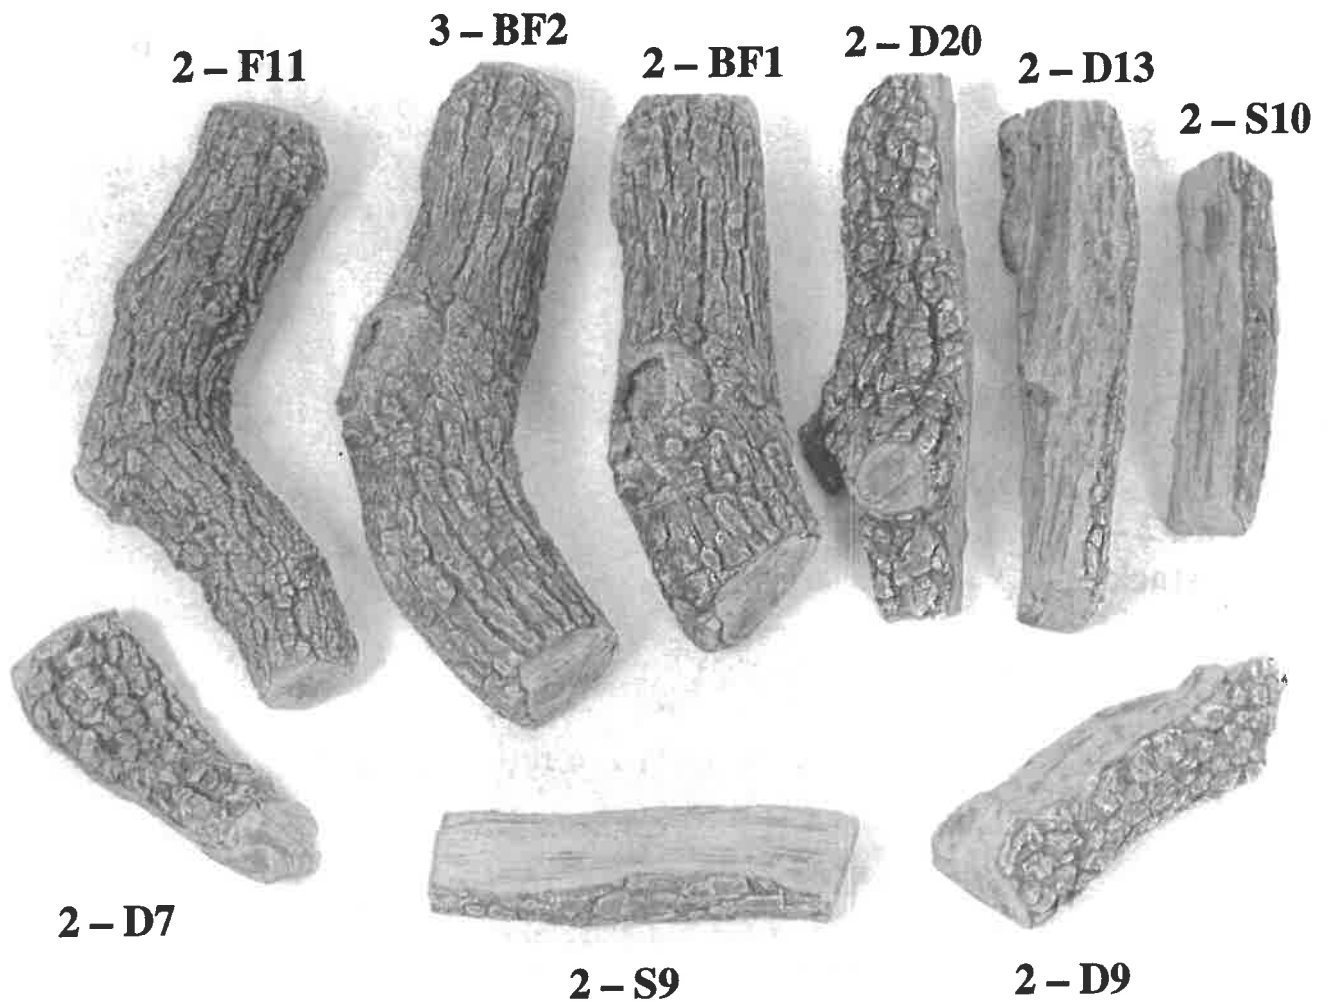

FP30BR.inst
11.18

RASMUSSEN IRON WORKS, INC.
12028 E. Philadelphia St. Whittier, CA 90601 U.S.A.
(562) 696-8718 FAX: (562) 698-3510
info@rasmussen.biz www.rasmussen.biz

FP30BR FirePit Logs

To cover approximately 30" Diameter Footprint.

Set Composition – 19 Logs Total

Quality Products Since 1907