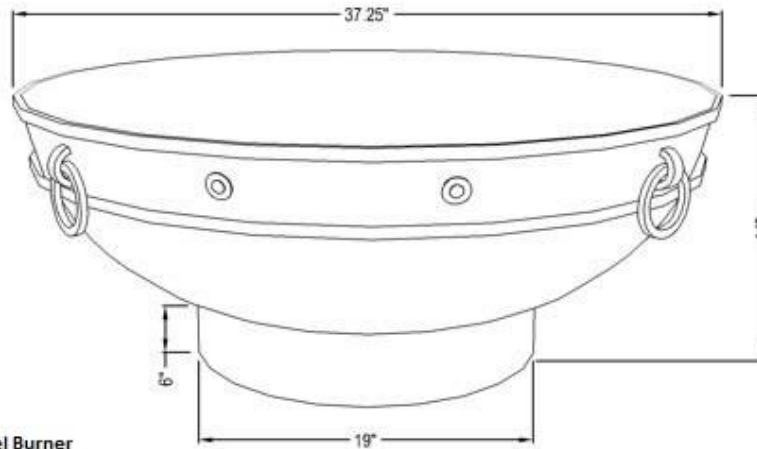

PERSPECTIVE

SPECIFICATIONS

BURNER: 200K BTU Stainless Steel Burner

PAN SIZE: 32" DIAMETER

LAVA ROCK LBS.: 60

DIMENSIONS: 14" H X 37.25" W X 37.25" D

BASE DIMENSIONS: 6" H X 19" DIAMETER

WEIGHT: 120 LBS