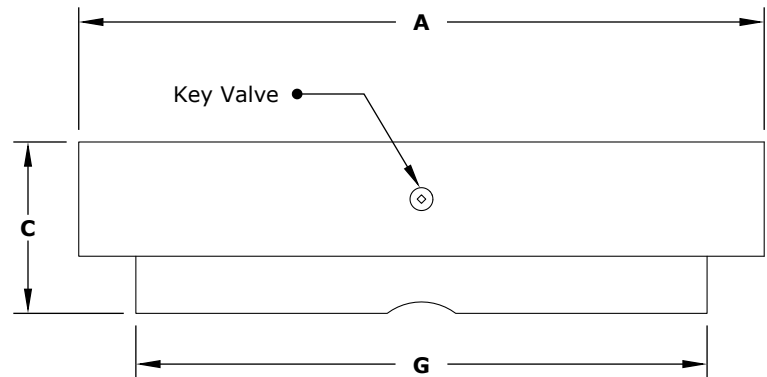

DEL MAR GFRC FIRE PIT

ISOMETRIC VIEW

TOP VIEW

RIGHT SIDE VIEW

FRONT SIDE VIEW

SKU	A	B	C	D	E	F	G	H	I	J	BTU
OPT-CORGFRC48	48"	28"	15"	32"	12"	24"	38"	18"	5"	5"	65,000
OPT-DEL6028	60"	28"	15"	44"	12"	30"	50"	18"	5"	5"	65,000
OPT-DEL7228	72"	28"	15"	56"	12"	42"	62"	18"	5"	5"	65,000
OPT-DEL8428	84"	28"	15"	68"	12"	54"	74"	18"	5"	5"	65,000
OPT-DEL9628	96"	28"	15"	80"	12"	72"	86"	18"	5"	5"	65,000

Fire Pit Material: GFRC Concrete
 Finish: Wood Grain Concrete
 Pan Material: 304 Stainless Steel
 Burner Material: 304 Stainless Steel
 Ignition Type: Match Lit Ignition

Standard 1" Flange on all pans
 Standard 2" Depth on all pans

12V ELECTRONIC IGNITION
 ANSI Z21.97-(2017) / CSA 2.41-(2017)

Includes: Pan, Burner, Key Valve, Whistle Free Hoses, Black Lava Rock.