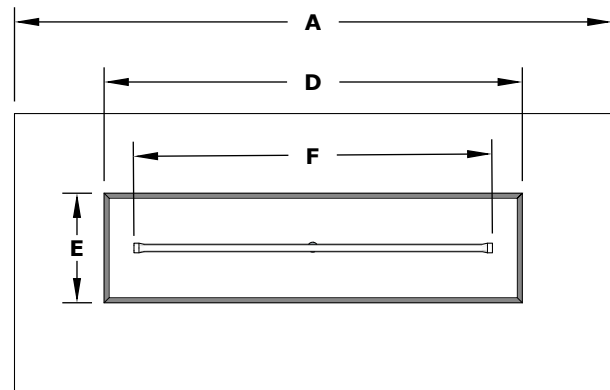

DEL MAR GFRC FIRE PIT

ISOMETRIC VIEW

TOP VIEW

RIGHT SIDE VIEW

FRONT SIDE VIEW

SKU	A	B	C	D	E	F	G	H	I	J	BTU
OPT-CORGFRC48	48"	28"	15"	32"	12"	24"	38"	18"	5"	5"	65,000
OPT-DEL6028	60"	28"	15"	44"	12"	30"	50"	18"	5"	5"	65,000
OPT-DEL7228	72"	28"	15"	56"	12"	42"	62"	18"	5"	5"	65,000
OPT-DEL8428	84"	28"	15"	68"	12"	54"	74"	18"	5"	5"	65,000
OPT-DEL9628	96"	28"	15"	80"	12"	72"	86"	18"	5"	5"	65,000

Fire Pit Material: GFRC Concrete
 Finish: Wood Grain Concrete
 Pan Material: 304 Stainless Steel
 Burner Material: 304 Stainless Steel
 Ignition Type: Match Lit Ignition

Standard 1" Flange on all pans
 Standard 2" Depth on all pans