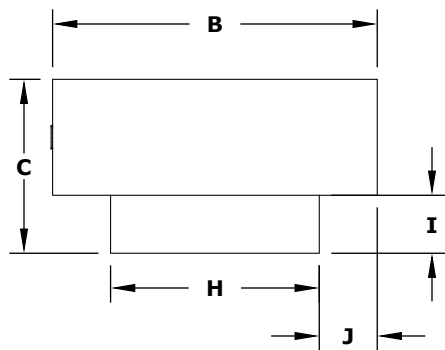

DEL MAR GFRC FIRE PIT

ISOMETRIC VIEW

TOP VIEW

RIGHT SIDE VIEW

FRONT SIDE VIEW

SKU	A	B	C	D	E	F	G	H	I	J	BTU
OPT-CORGFRC48	48"	28"	15"	32"	12"	24"	38"	18"	5"	5"	65,000
OPT-DEL6028	60"	28"	15"	44"	12"	30"	50"	18"	5"	5"	65,000
OPT-DEL7228	72"	28"	15"	56"	12"	42"	62"	18"	5"	5"	65,000
OPT-DEL8428	84"	28"	15"	68"	12"	54"	74"	18"	5"	5"	65,000
OPT-DEL9628	96"	28"	15"	80"	12"	72"	86"	18"	5"	5"	65,000

Fire Pit Material: GFRC Concrete
 Finish: Wood Grain Concrete
 Pan Material: 304 Stainless Steel
 Burner Material: 304 Stainless Steel
 Ignition Type: Match Lit Ignition

Standard 1" Flange on all pans
 Standard 2" Depth on all pans

12V ELECTRONIC IGNITION
 ANSI Z21.97-(2017) / CSA 2.41-(2017)

Includes: Pan, Burner, Key Valve, Whistle Free Hoses, Black Lava Rock.