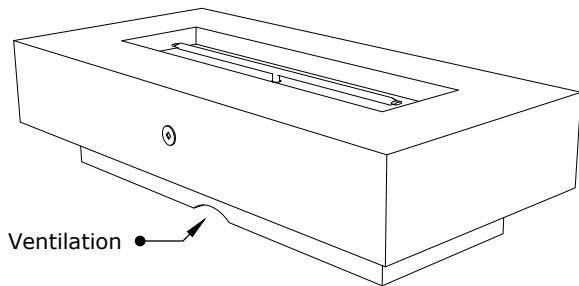

DEL MAR GFRC FIRE PIT

ISOMETRIC VIEW

TOP VIEW

RIGHT SIDE VIEW

FRONT SIDE VIEW

SKU	A	B	C	D	E	F	G	H	I	J	BTU
OPT-CORGFRC48	48"	28"	15"	32"	12"	24"	38"	18"	5"	5"	65,000
OPT-DEL6028	60"	28"	15"	44"	12"	30"	50"	18"	5"	5"	65,000
OPT-DEL7228	72"	28"	15"	56"	12"	42"	62"	18"	5"	5"	65,000
OPT-DEL8428	84"	28"	15"	68"	12"	54"	74"	18"	5"	5"	65,000
OPT-DEL9628	96"	28"	15"	80"	12"	72"	86"	18"	5"	5"	65,000

Fire Pit Material: GFRC Concrete
 Finish: Wood Grain Concrete
 Pan Material: 304 Stainless Steel
 Burner Material: 304 Stainless Steel
 Ignition Type: Match Lit Ignition

Standard 1" Flange on all pans
 Standard 2" Depth on all pans