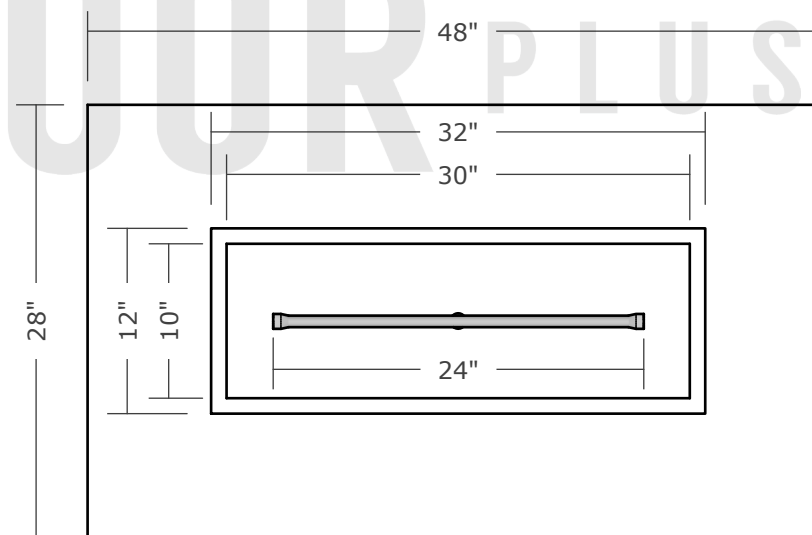

TOP

Description:	Coronado Fire Pit - Powdercoated - OPT-CORPC48
Material:	Powder Coated Steel - Stainless Steel Components
Gas:	TBD
Ignition:	Match Lit
BTU:	45,000