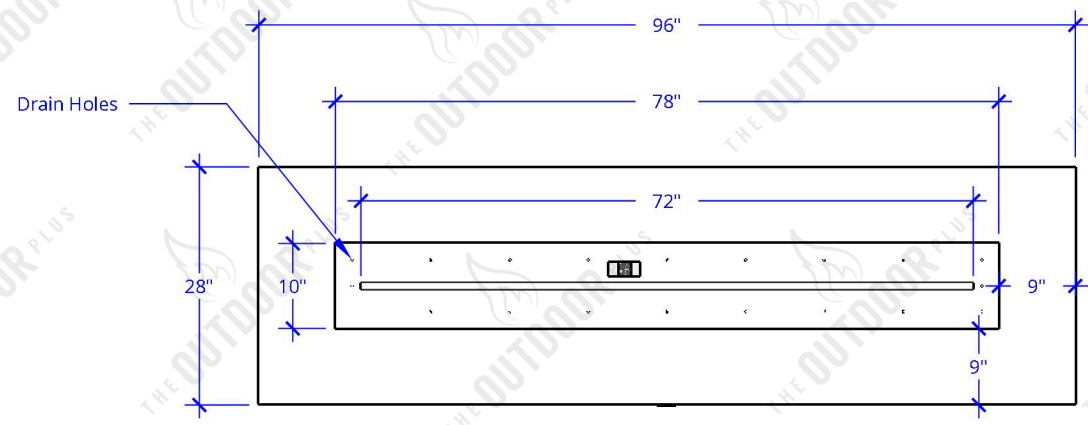

TOP VIEW

FRONT VIEW

OPT-CORSS96EKIT - CORONADO STAINLESS STEEL 96" ELECTRONIC FIRE PIT	
SKU	OPT-CORSS96EKIT
Material	STAINLESS STEEL
Finish	BRUSHED
Gas Type	NG OR LP
Weight	APPROX. 300 LBS.
BTUs	APPROX. 150,000
Sugg. Fire Glass	APPROX. 100 LBS.