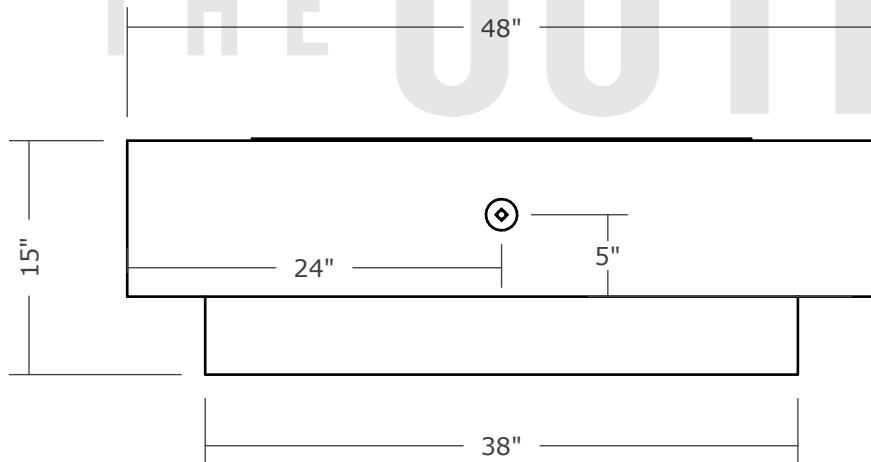

FRONT

Description:	Coronado Fire Pit - Powdercoated - OPT-CORPC48
Material:	Powder Coated Steel - Stainless Steel Components
Gas:	TBD
Ignition:	Match Lit
BTU:	45,000