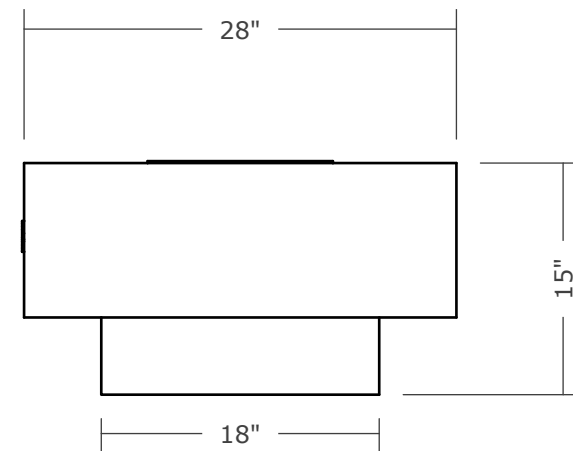

Coronado - 48" Fire Pit

Page Number	1 of 1
Author: Bryant Uribe	4/13/2018
Approved By: Gabriel Estrada	4/13/2018

Part Number	OPT-CORCS48, OPT-CORSS48
Material	Steel / Stainless Steel
Finishes	Corten Steel, Stainless Steel
Gas Type	Natural Gas (-NG) or Liquid Propane (-LP)
Weight	175 lbs.
BTUs	45,000
Suggested Fire Glass	25 lbs.
Access Door	Yes

ITEM NO.	REPLACEMENT PART NUMBER	QTY.
1	OPT-167	1
2	OPT-256	1

Proprietary & Confidential: The information contained in this drawing is the sole property of **The Outdoor Plus**. Any reproduction or as a whole without written permission of **The Outdoor Plus** is prohibited.