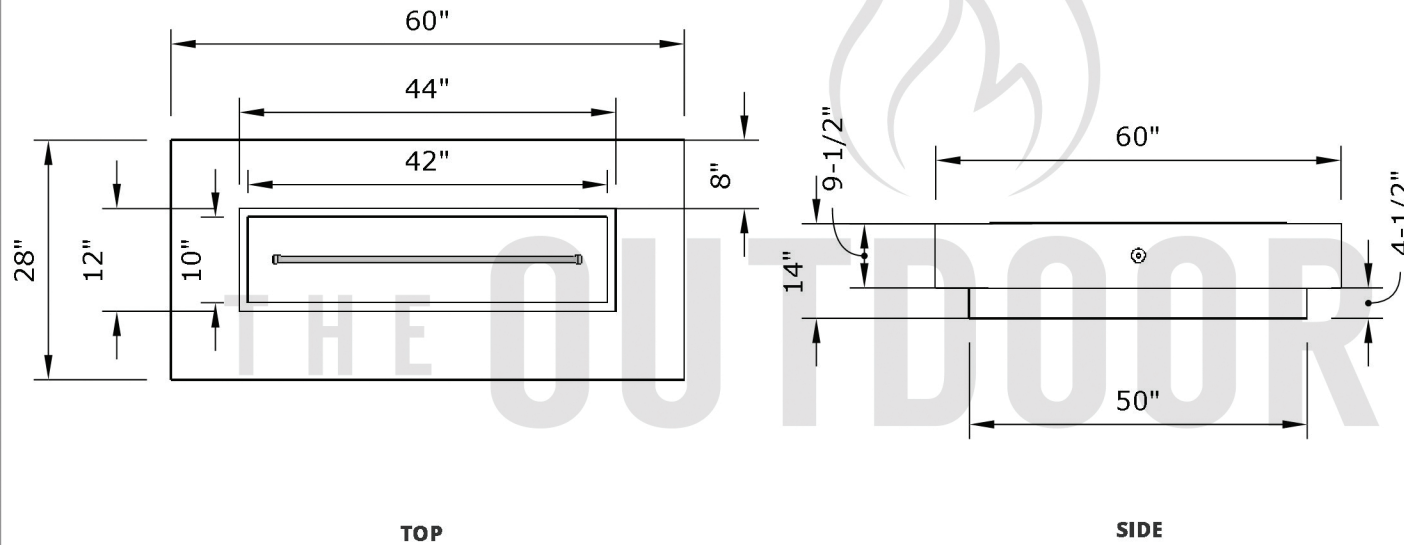

Coronado - 60" Fire Pit

Page Number	1 of 1
Author: Bryant Uribe	4/13/2018
Approved By: Gabriel Estrada	4/13/2018

Part Number	OPT-CORPC60
Material	Steel / Stainless Steel
Finishes	Powdercoat Steel
Gas Type	Natural Gas (-NG) or Liquid Propane (-LP)
Weight	195 lbs.
BTUs	65,000
Suggested Fire Glass	50 lbs.
Access Door	N/A

ITEM NO.	REPLACEMENT PART NUMBER	QTY.
1	OPT-169	1
2	OPT-256	1

Proprietary & Confidential: The information contained in this drawing is the sole property of **The Outdoor Plus**. Any reproduction or as a whole without written permission of **The Outdoor Plus** is prohibited.