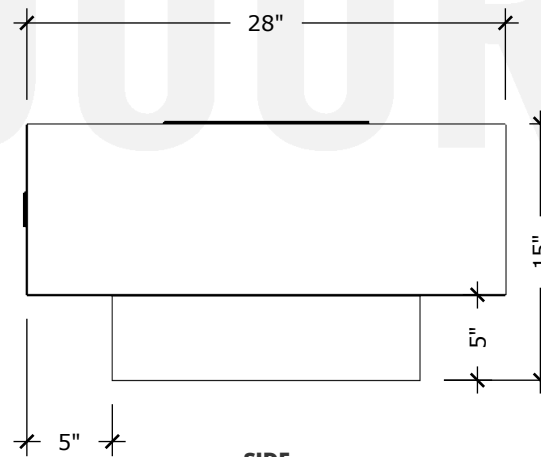

SIDE

96" Coronado Steel Fire Pit - Powder Coated Finish

Author	G.E.
Date Created	Mar 14, 2019
Revision #	
Date Revised	Mar 14, 2019
Part Number	OPT-CORPC96
Material	STEEL
Finishes	POWDER COAT
Gas Type	NG or LP
Weight	270 LBS
BTUs	135,000
Suggested Fire Glass	10 LBS
Access Door	N/A

235 East Main St
Ontario CA 91761
Office: (909) 460-5579