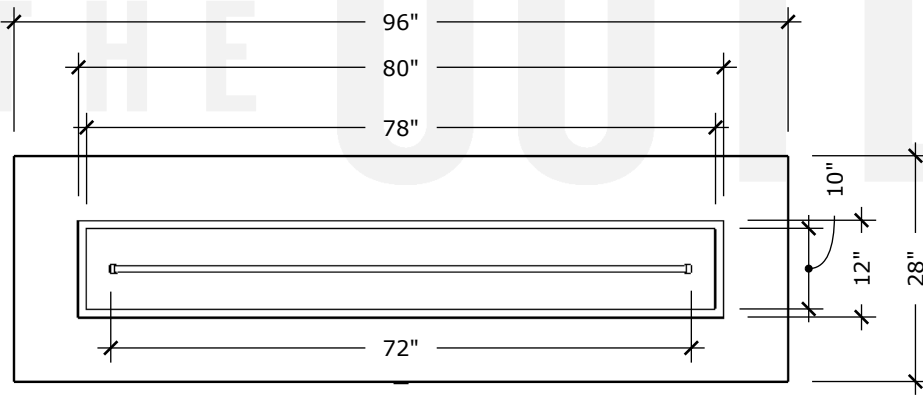

PERSPECTIVE

TOP

96" Coronado Steel Fire Pit - Powder Coated Finish

Author	G.E.
Date Created	Mar 14, 2019
Revision #	
Date Revised	Mar 14, 2019
Part Number	OPT-CORPC96
Material	STEEL
Finishes	POWDER COAT
Gas Type	NG or LP
Weight	270 LBS
BTUs	135,000
Suggested Fire Glass	10 LBS
Access Door	N/A

235 East Main St
Ontario CA 91761
Office: (909) 460-5579