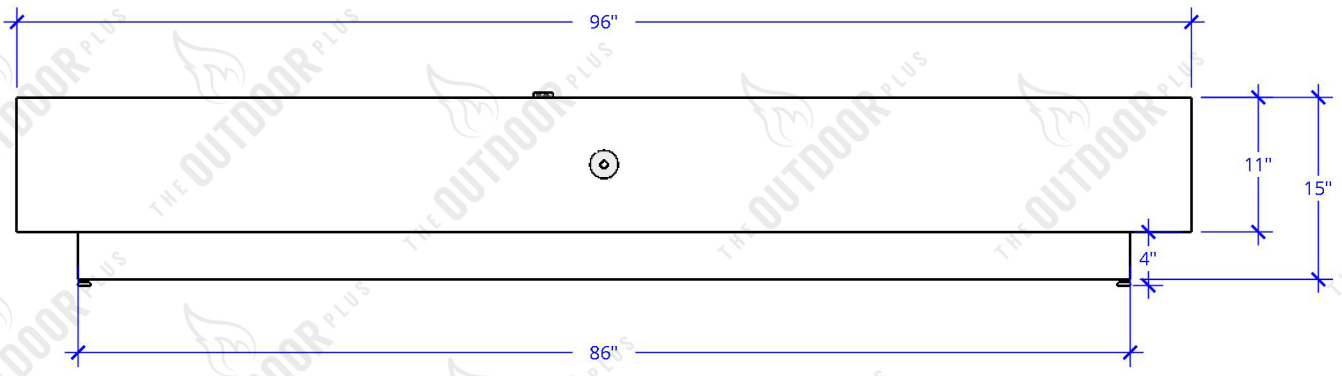

TOP VIEW

FRONT VIEW

OPT-CORSS96EKIT - CORONADO STAINLESS STEEL 96" ELECTRONIC FIRE PIT	
SKU	OPT-CORSS96EKIT
Material	STAINLESS STEEL
Finish	BRUSHED
Gas Type	NG OR LP
Weight	APPROX. 300 LBS.
BTUs	APPROX. 150,000
Sugg. Fire Glass	APPROX. 100 LBS.