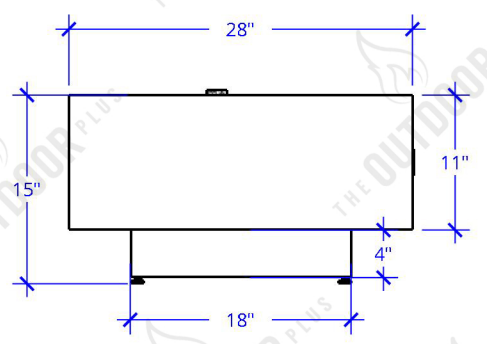

235 East Main St
 Ontario CA 91761
 Office: (909) 460-5579

ISOMETRIC VIEW

TOP VIEW

FRONT VIEW

RIGHT VIEW

OPT-CORSS96EKIT - CORONADO STAINLESS STEEL 96" ELECTRONIC FIRE PIT	
SKU	OPT-CORSS96EKIT
Material	STAINLESS STEEL
Finish	BRUSHED
Gas Type	NG OR LP
Weight	APPROX. 300 LBS.
BTUs	APPROX. 150,000
Sugg. Fire Glass	APPROX. 100 LBS.