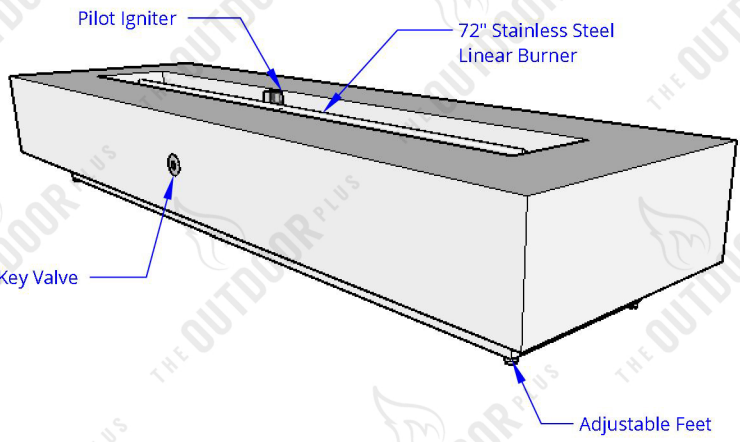

ISOMETRIC VIEW