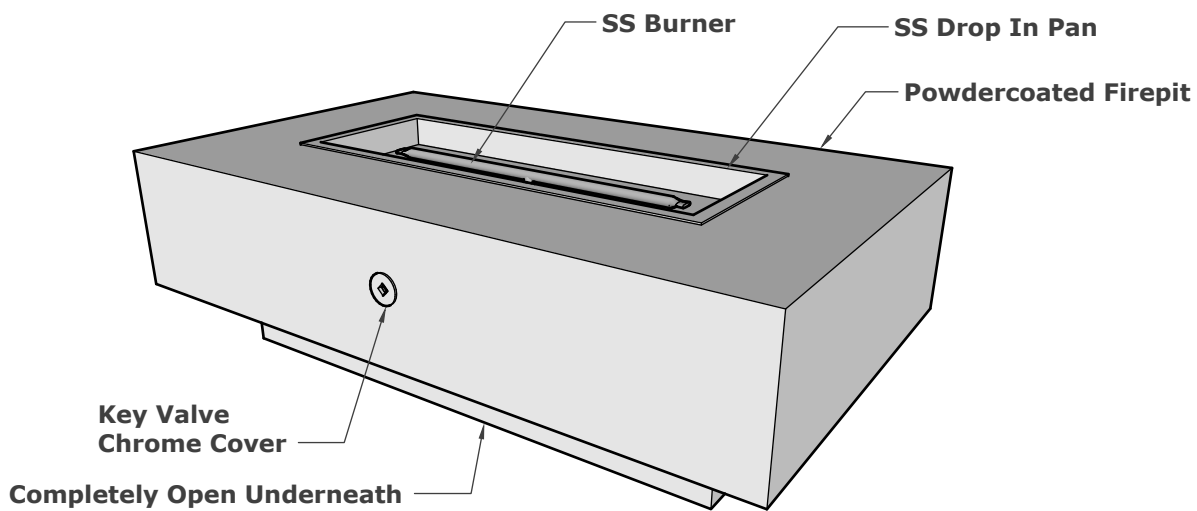

Coronado - 48" Fire Pit

Page Number	1 of 1
Author: Bryant Uribe	4/13/2018
Approved By: Gabriel Estrada	4/13/2018

Part Number	OPT-CORCS48, OPT-CORSS48
Material	Steel / Stainless Steel
Finishes	Corten Steel, Stainless Steel
Gas Type	Natural Gas (-NG) or Liquid Propane (-LP)
Weight	175 lbs.
BTUs	45,000
Suggested Fire Glass	25 lbs.
Access Door	Yes

SIDE

FRONT

TOP

Description:	Coronado Fire Pit - Powdercoated - OPT-CORPC48
Material:	Powder Coated Steel - Stainless Steel Components
Gas:	TBD
Ignition:	Match Lit
BTU:	45,000

Replacement Part Numbers

Coronado - 60" Fire Pit