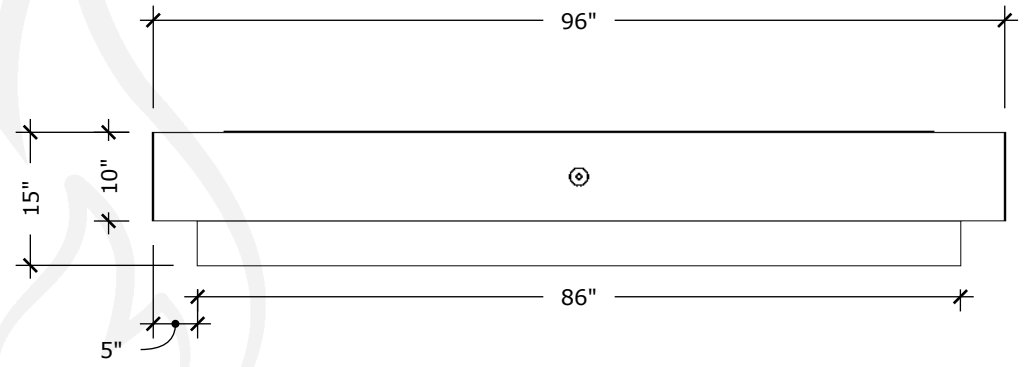

PERSPECTIVE

FRONT

TOP

96" Coronado Steel Fire Pit - Powder Coated Finish

Author	G.E.
Date Created	Mar 14, 2019
Revision #	
Date Revised	Mar 14, 2019
Part Number	OPT-CORPC96
Material	STEEL
Finishes	POWDER COAT
Gas Type	NG or LP
Weight	270 LBS
BTUs	135,000
Suggested Fire Glass	10 LBS
Access Door	N/A

235 East Main St
Ontario CA 91761
Office: (909) 460-5579