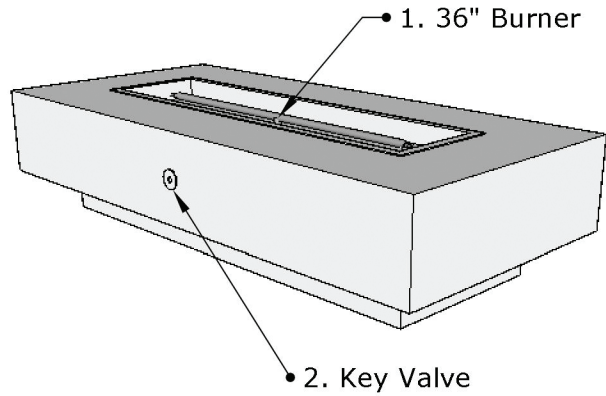

SIDE

FRONT

TOP

Description:	Coronado Fire Pit - Powdercoated - OPT-CORPC48
Material:	Powder Coated Steel - Stainless Steel Components
Gas:	TBD
Ignition:	Match Lit
BTU:	45,000

Replacement Part Numbers

Coronado - 60" Fire Pit