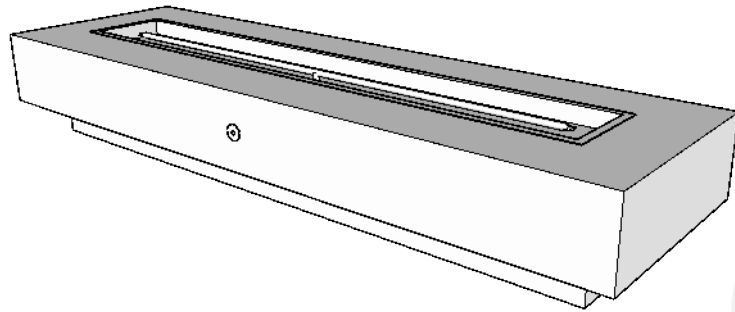

PERSPECTIVE