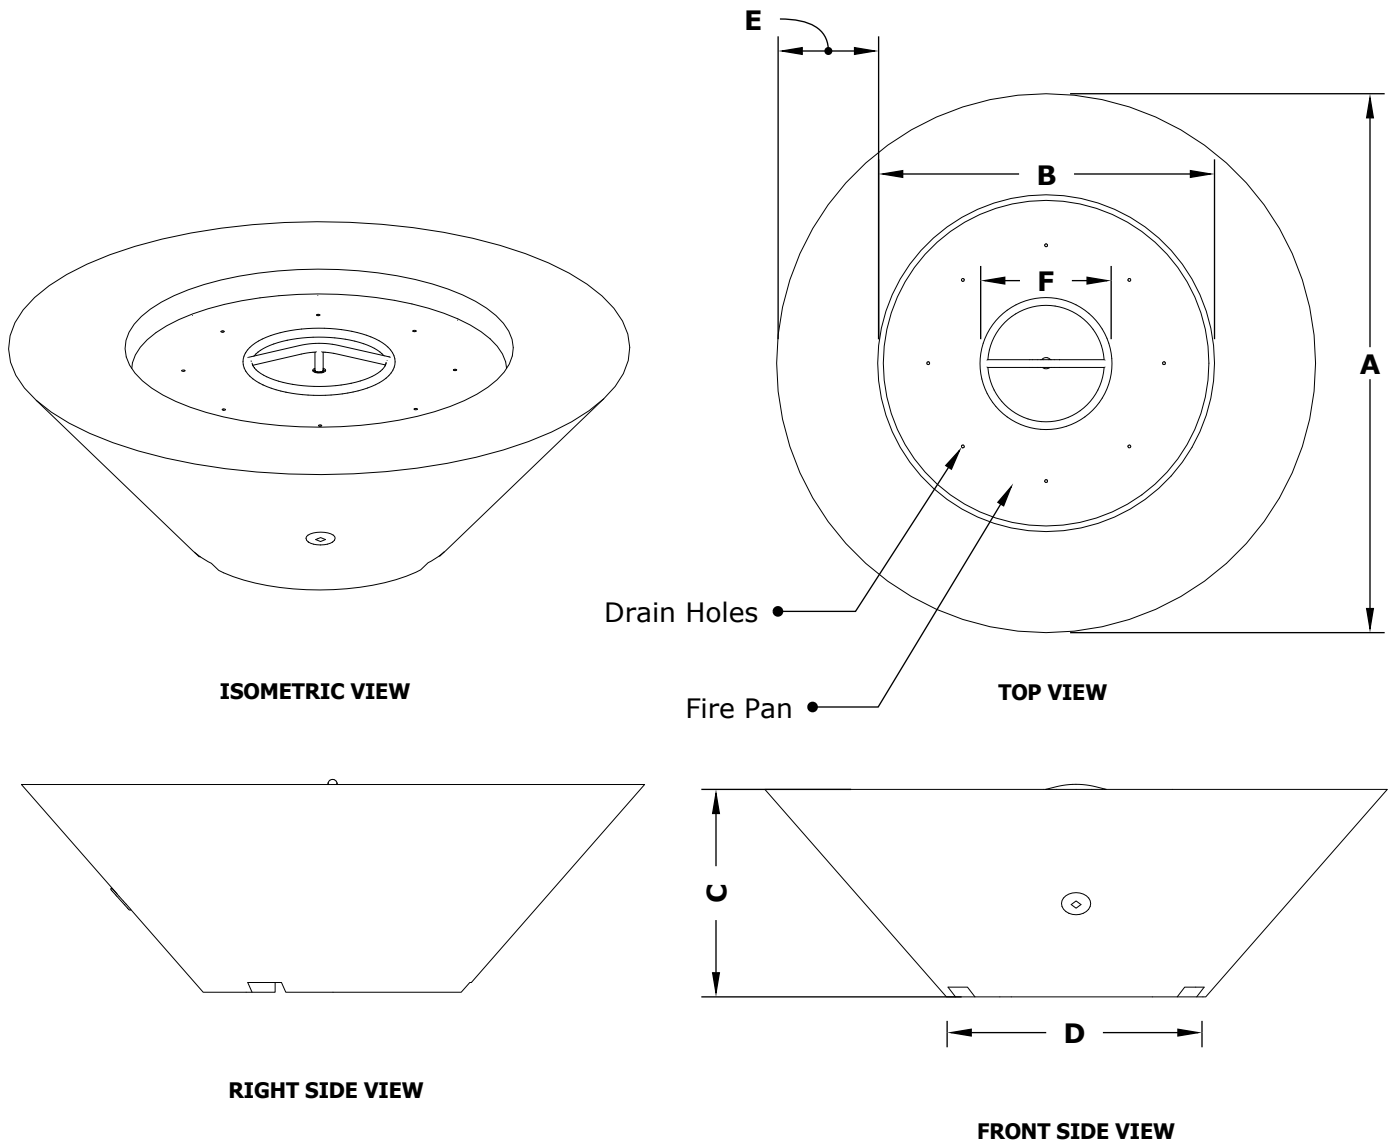

# CAZO WIDE LEDGE FIRE PIT- GFRC CONCRETE

SKU	A	B	C	D	E	F	BTU
OPT-CZ48	48"	30"	16"	20"	9"	12" Single Ring	65,000
OPT-CZ60	60"	40"	20"	30"	10"	18" Double Ring	65,000
OPT-CZ48EKIT	48"	30"	16"	20"	9"	12" Single Ring	65,000
OPT-CZ60EKIT	60"	40"	20"	30"	10"	18" Double Ring	65,000

Includes: Pan, Burner, NG or LP orifice, Whistle Free Hose, Black Lava Rock.