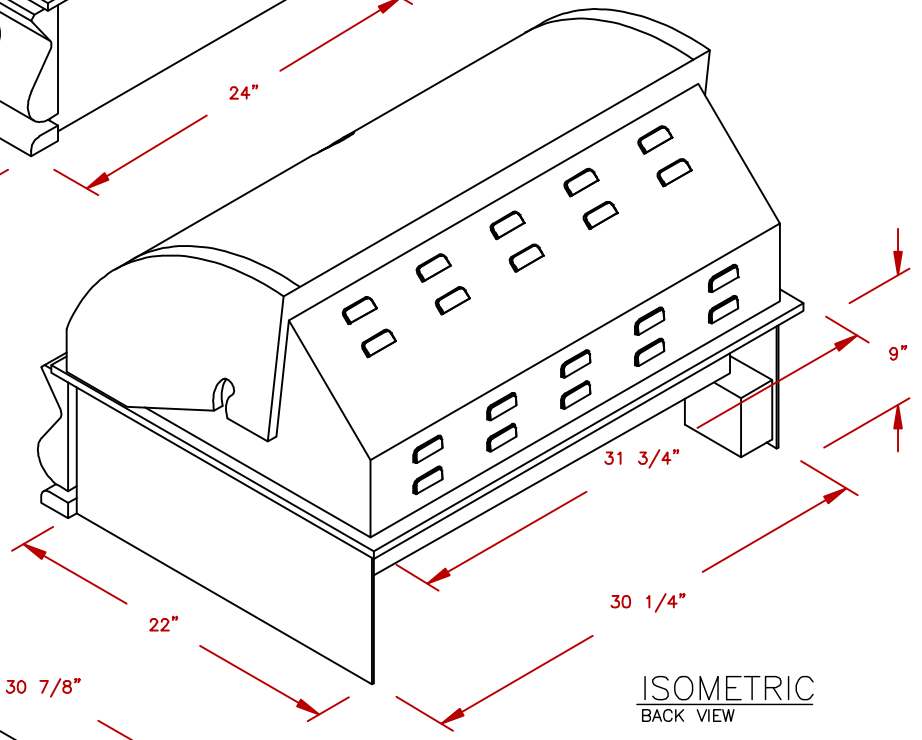

LINE	BBQ LINE
MODEL	P4 BURNER
NUM	

	TITLE 2018 BARBECUE LINE GRILLS P4 BURNER	
	SCALE: N/A	DWG NO. BBQ18P04
REVISED	REV. DESCR.	DATE 06/06/18

NOTE:
DUE TO OUR CONTINUOUS IMPROVEMENT PROGRAM, ALL MODELS
AND SPECIFICATIONS ARE SUBJECT TO CHANGE WITHOUT NOTICE.