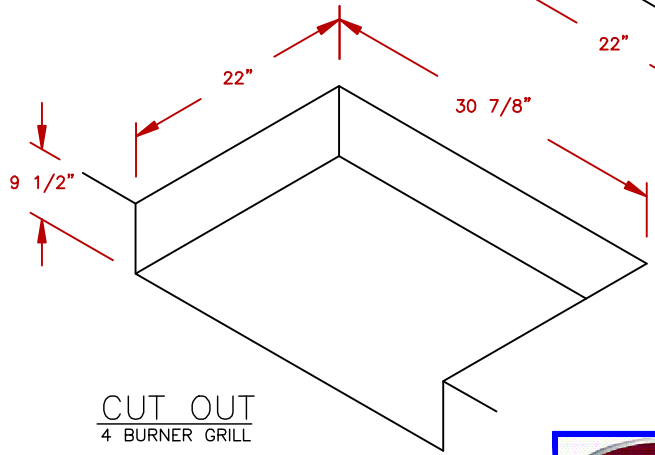

LINE	BBQ LINE
MODEL	P4 BURNER
NUM	

	TITLE 2018 BARBECUE LINE GRILLS P4 BURNER	
	SCALE: N/A	DWG NO. BBQ18P04
REVISED	REV. DESCR.	DATE 06/06/18

NOTE:
DUE TO OUR CONTINUOUS IMPROVEMENT PROGRAM, ALL MODELS
AND SPECIFICATIONS ARE SUBJECT TO CHANGE WITHOUT NOTICE.