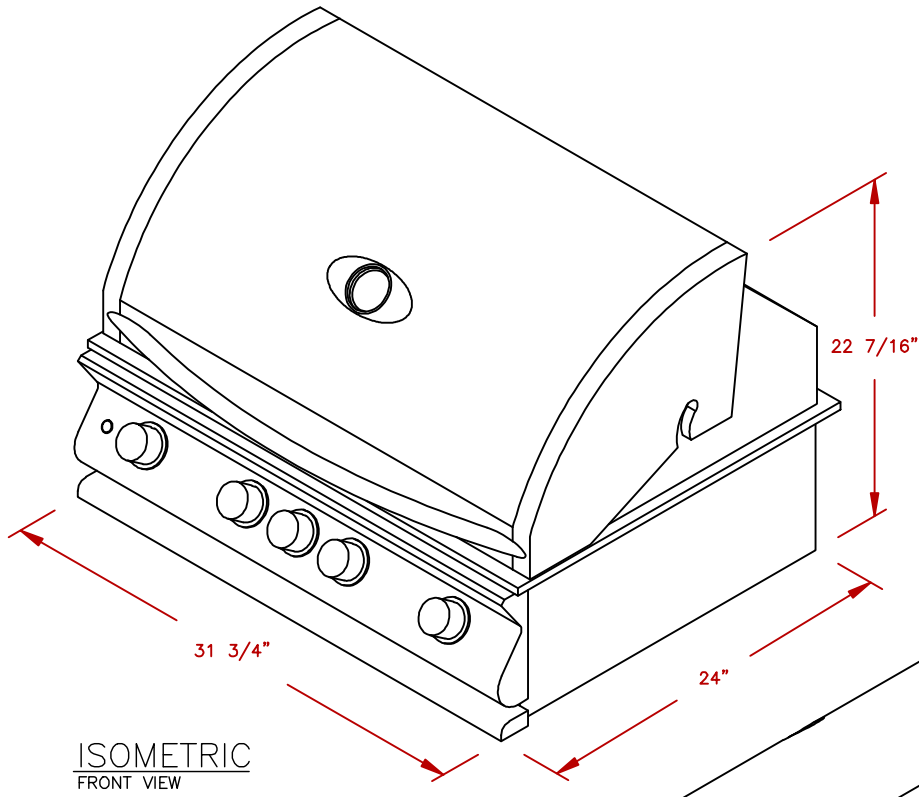

LINE	BBQ LINE
MODEL	P4 BURNER
NUM	

	TITLE 2018 BARBECUE LINE GRILLS P4 BURNER	
	SCALE: N/A	DWG NO. BBQ18P04
REVISED	REV. DESCR.	DATE 06/06/18

NOTE:
DUE TO OUR CONTINUOUS IMPROVEMENT PROGRAM, ALL MODELS
AND SPECIFICATIONS ARE SUBJECT TO CHANGE WITHOUT NOTICE.